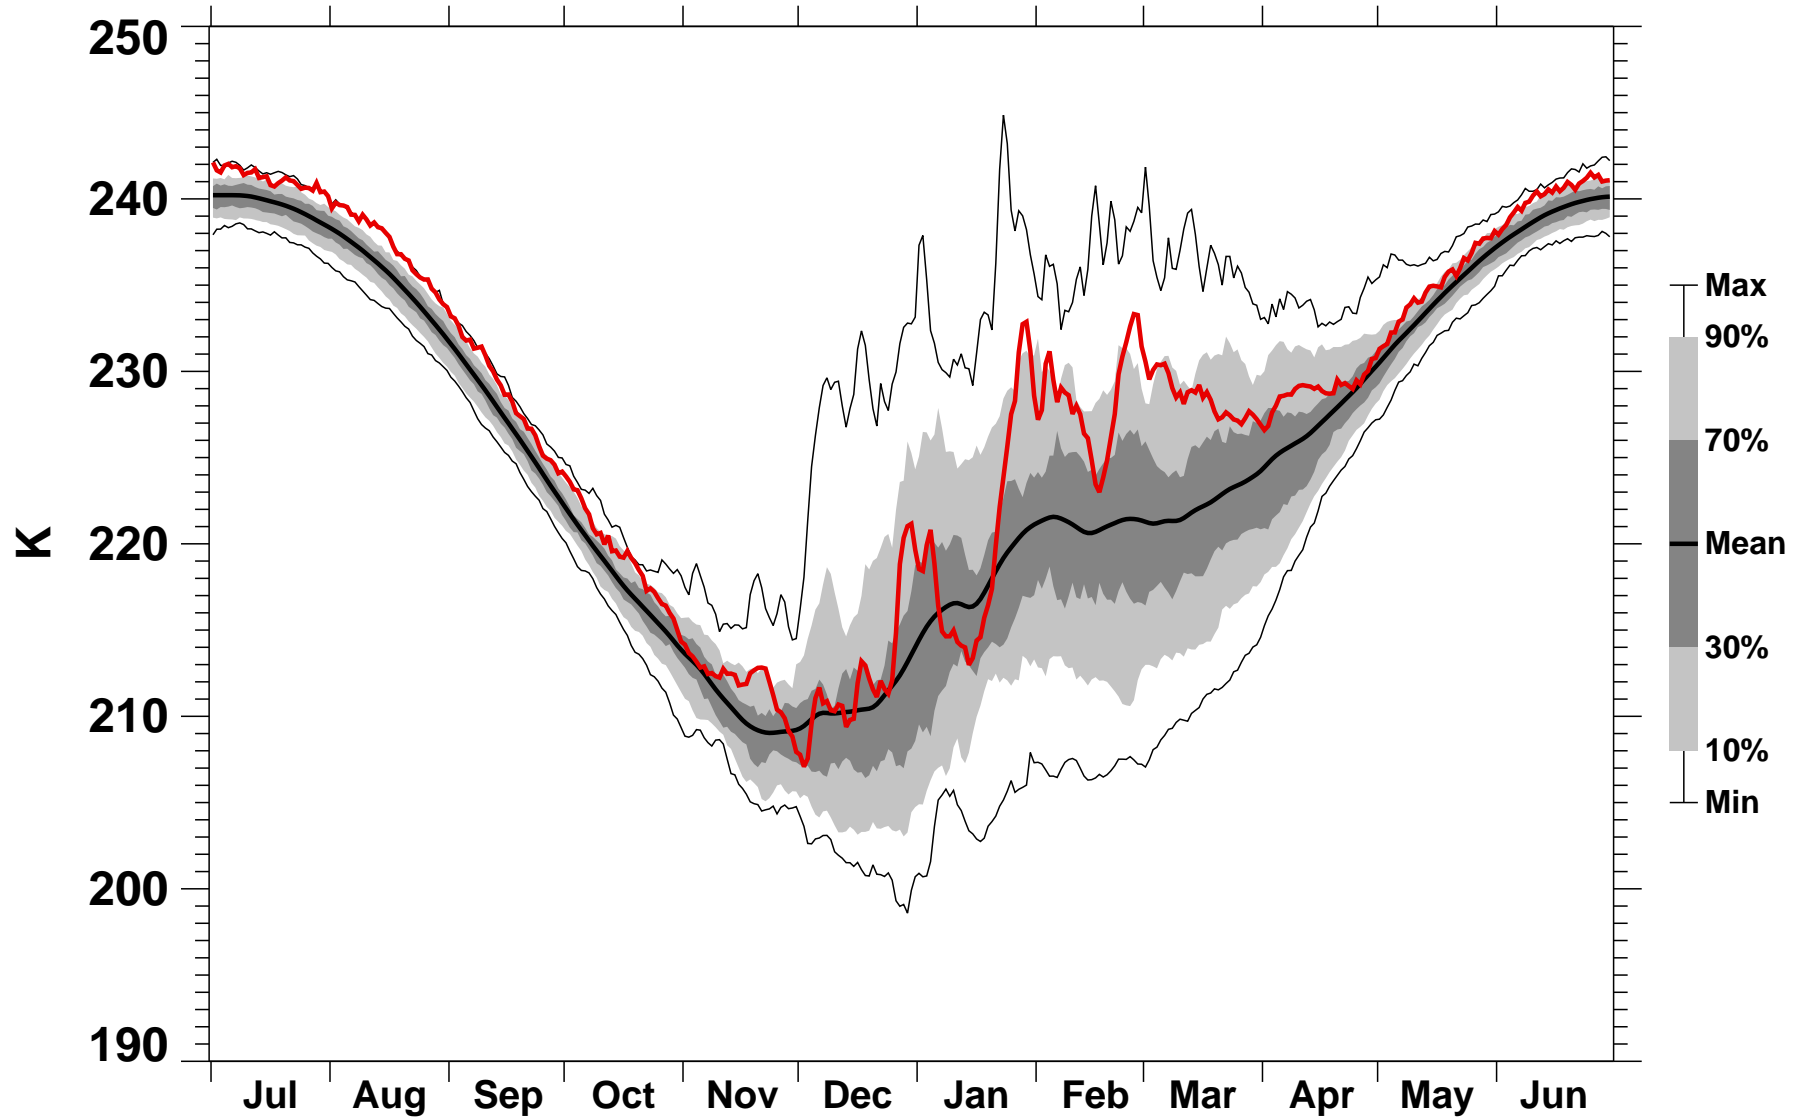

55-75°N Zonal Mean Temperature 10 hPa MERRA2

1978/1979–2022/2023

1982/1983