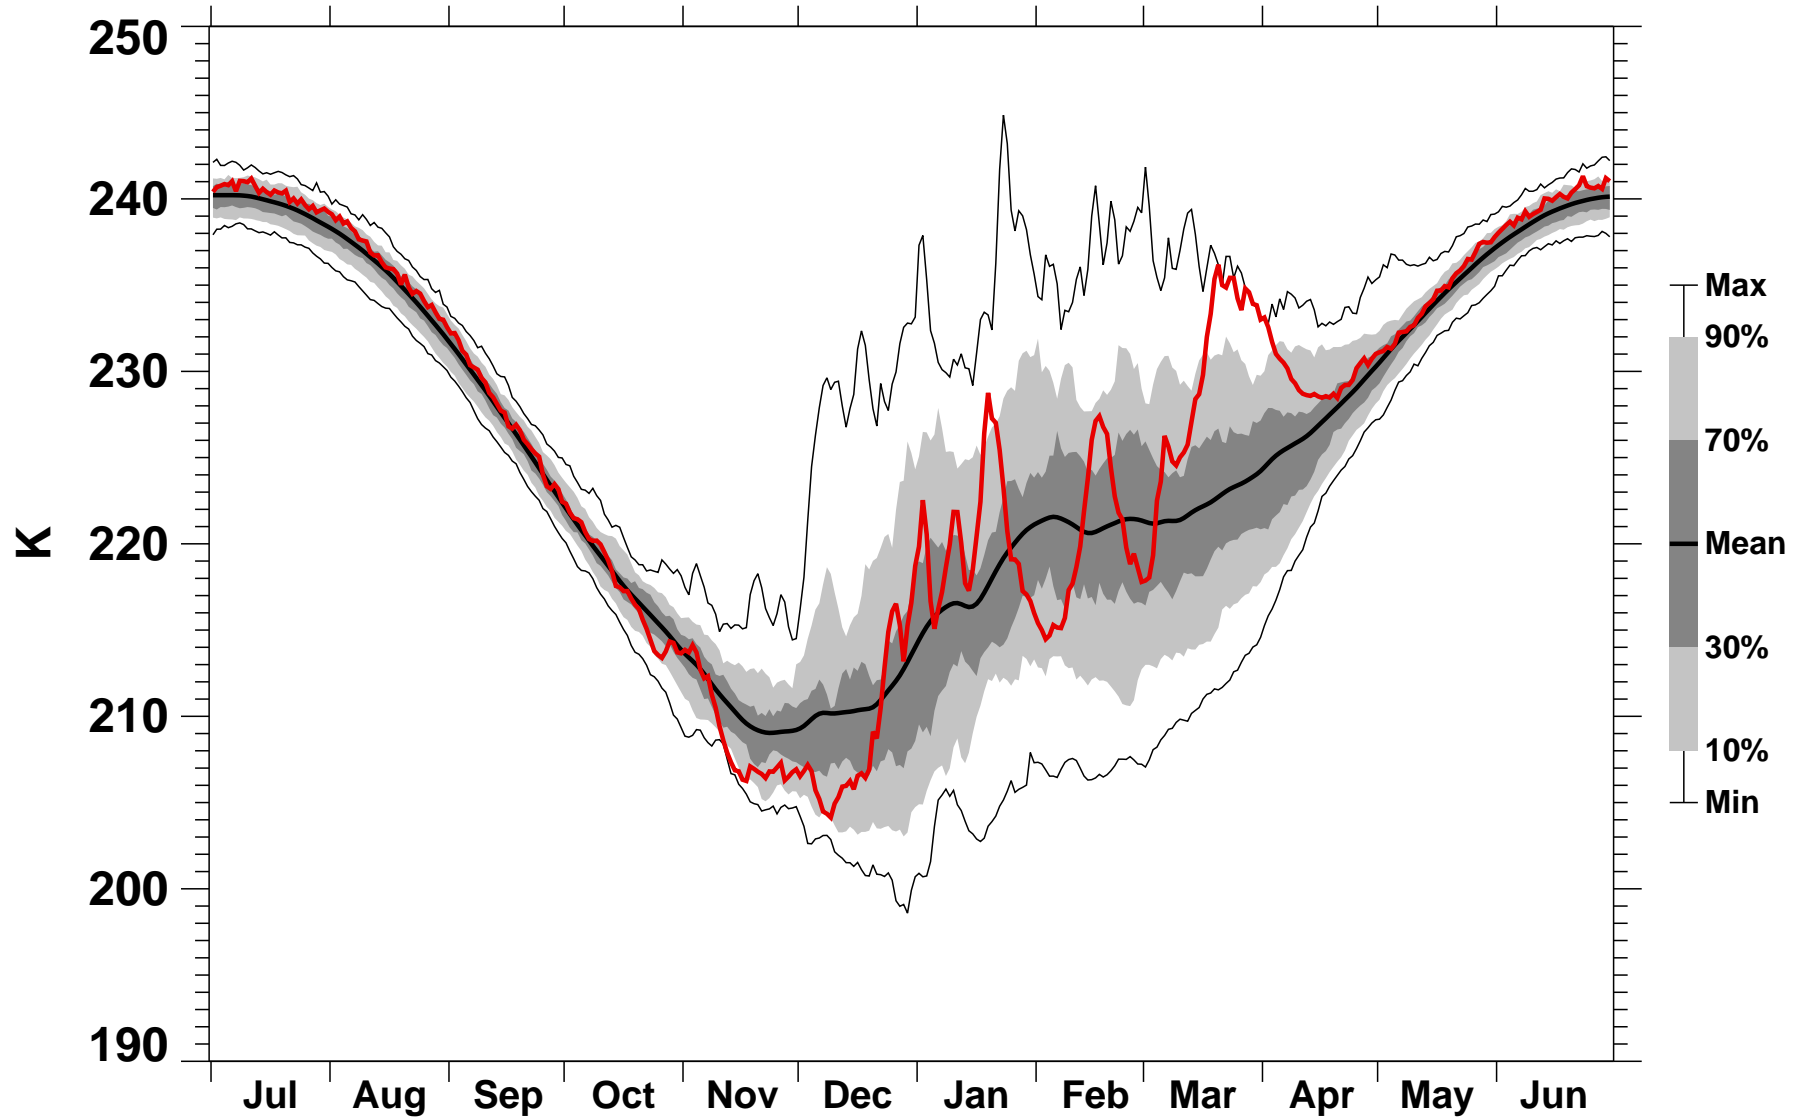

55-75°N Zonal Mean Temperature 10 hPa MERRA2

1978/1979-2022/2023

1985/1986