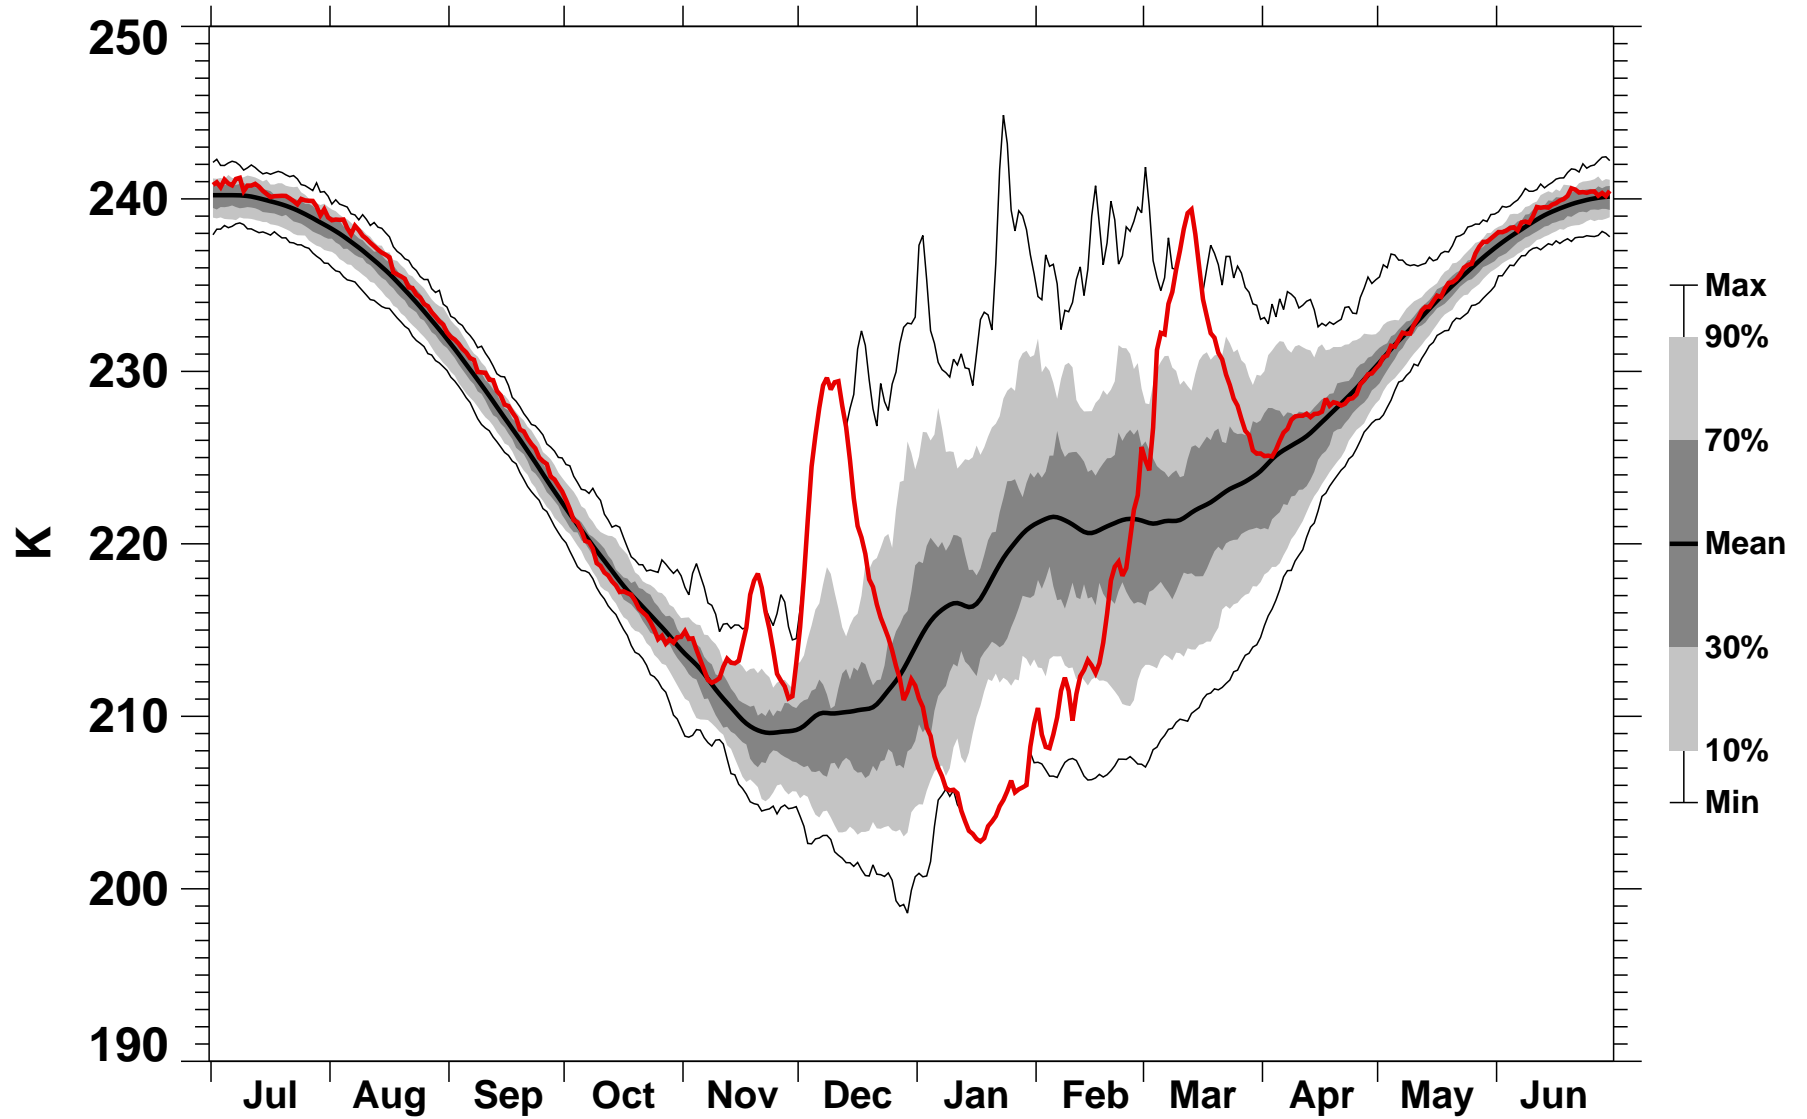

55-75°N Zonal Mean Temperature 10 hPa MERRA2

1978/1979-2022/2023

1987/1988