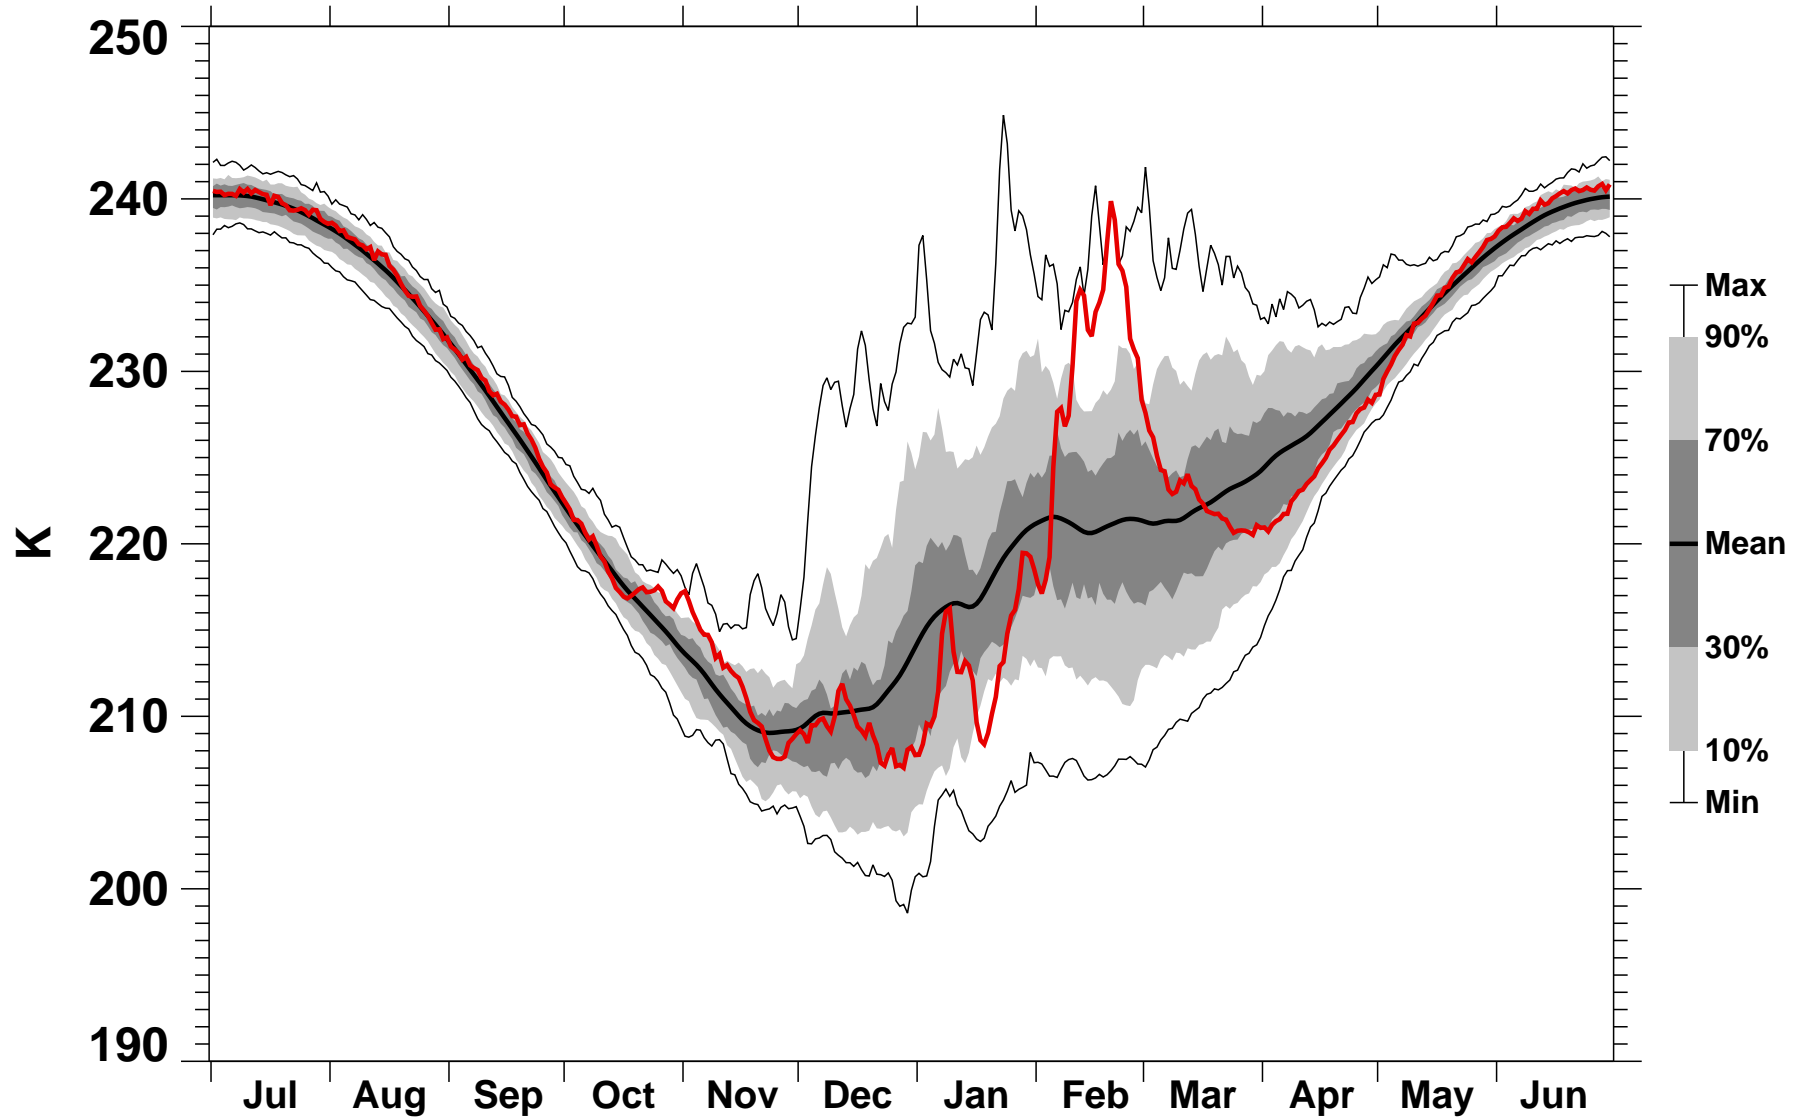

55-75°N Zonal Mean Temperature 10 hPa MERRA2

1978/1979–2022/2023

1988/1989