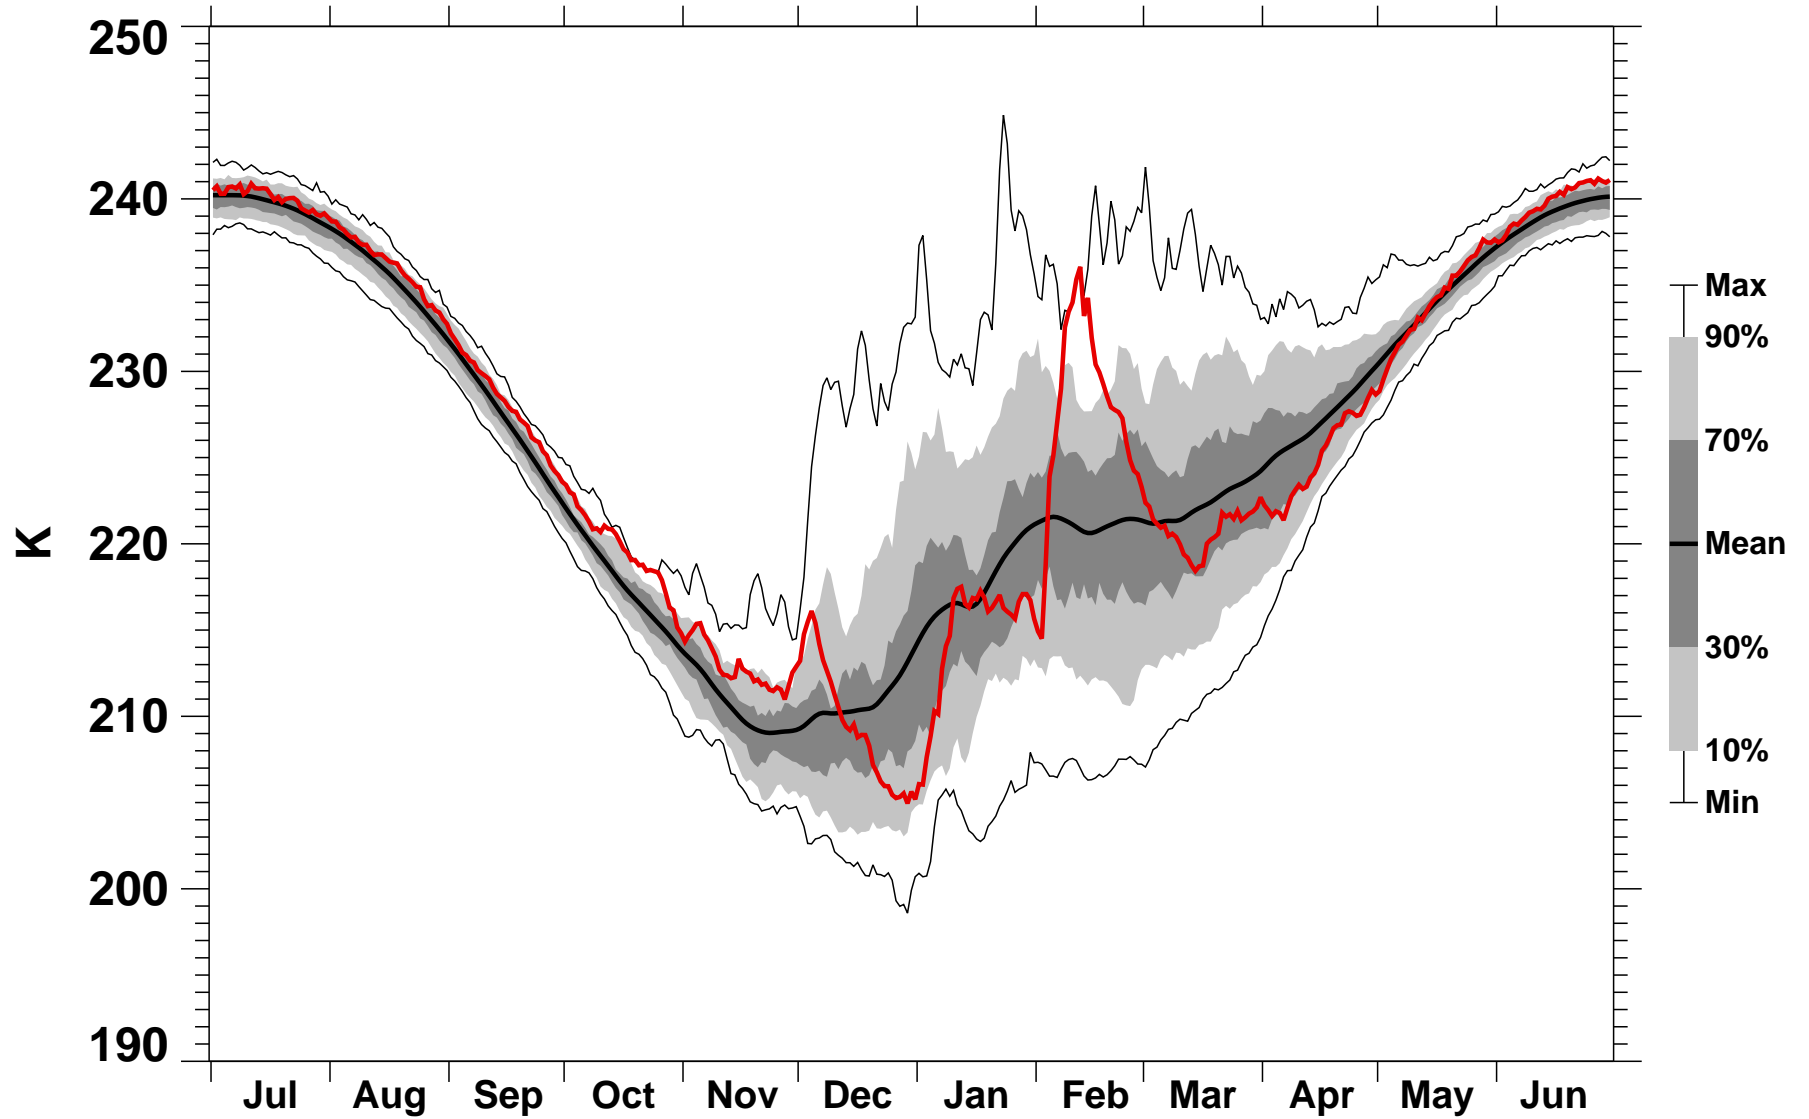

# 55-75°N Zonal Mean Temperature 10 hPa MERRA2

1978/1979–2022/2023

1989/1990