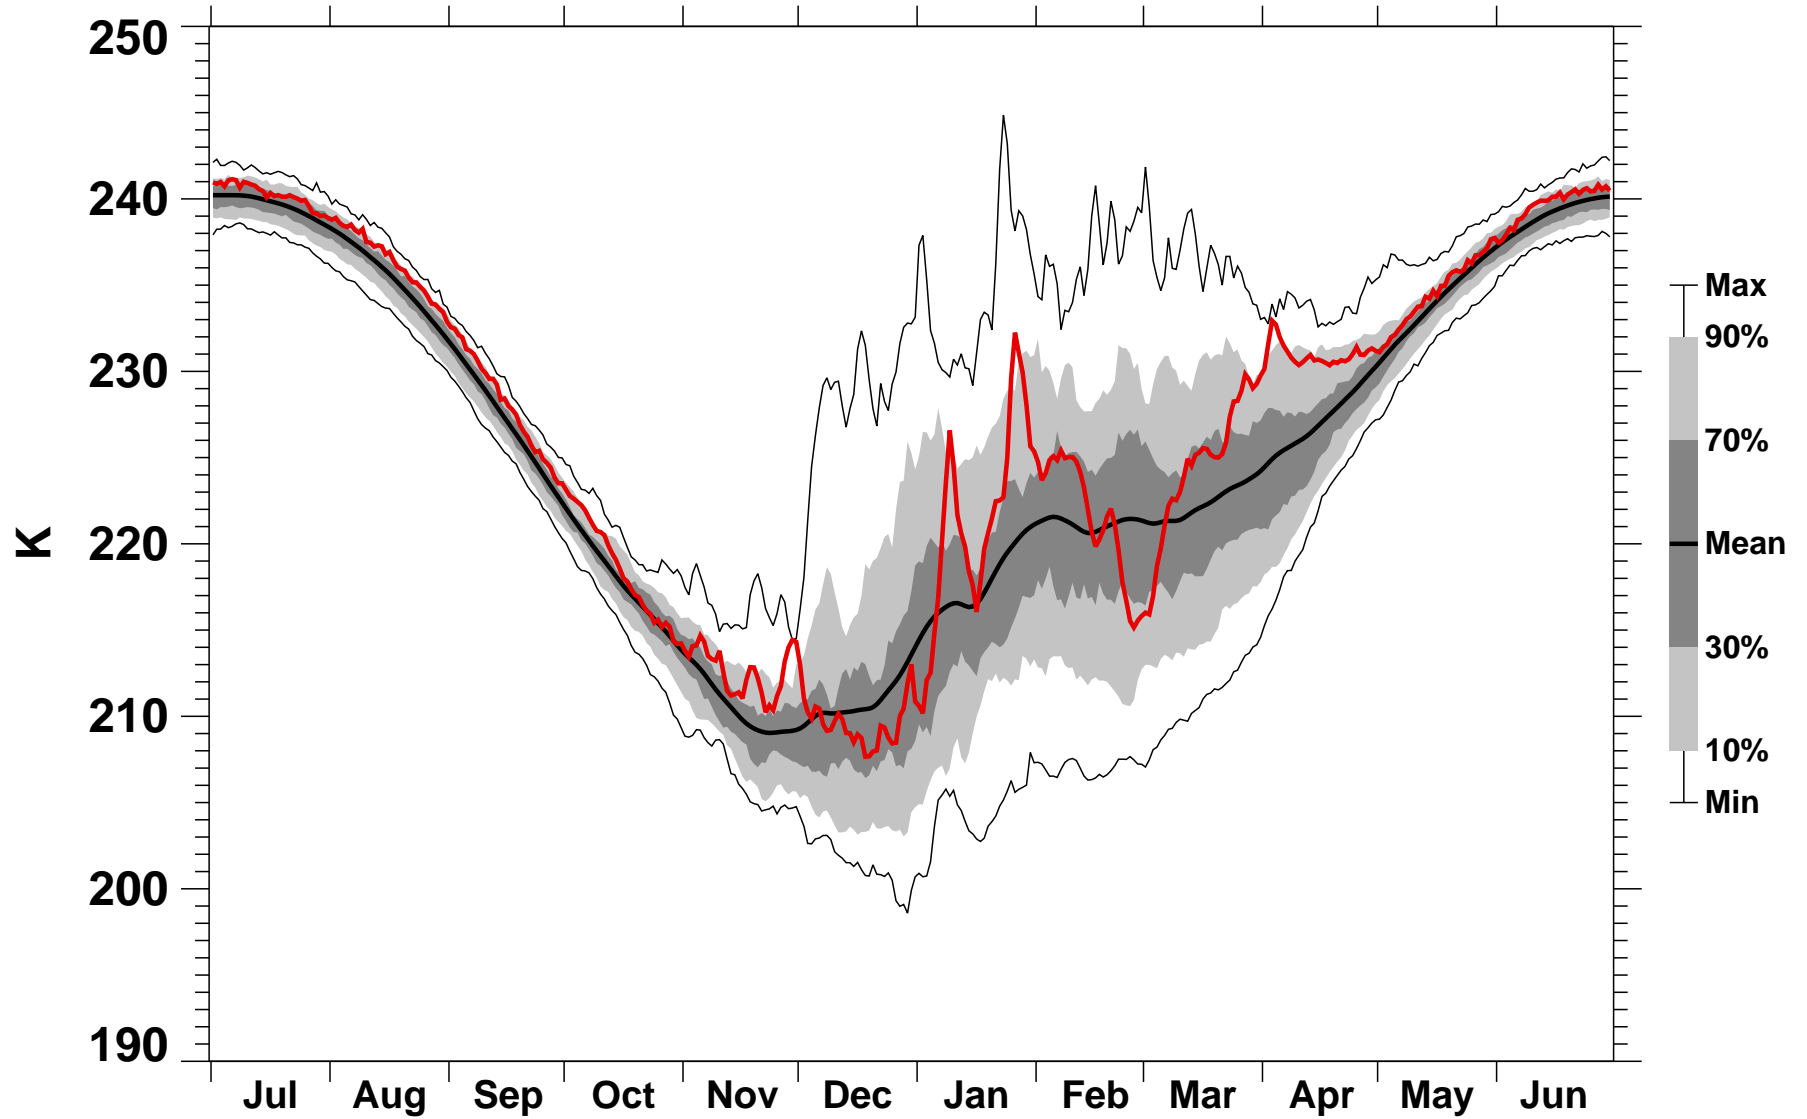

# 55-75°N Zonal Mean Temperature 10 hPa MERRA2

1978/1979-2022/2023

1990/1991