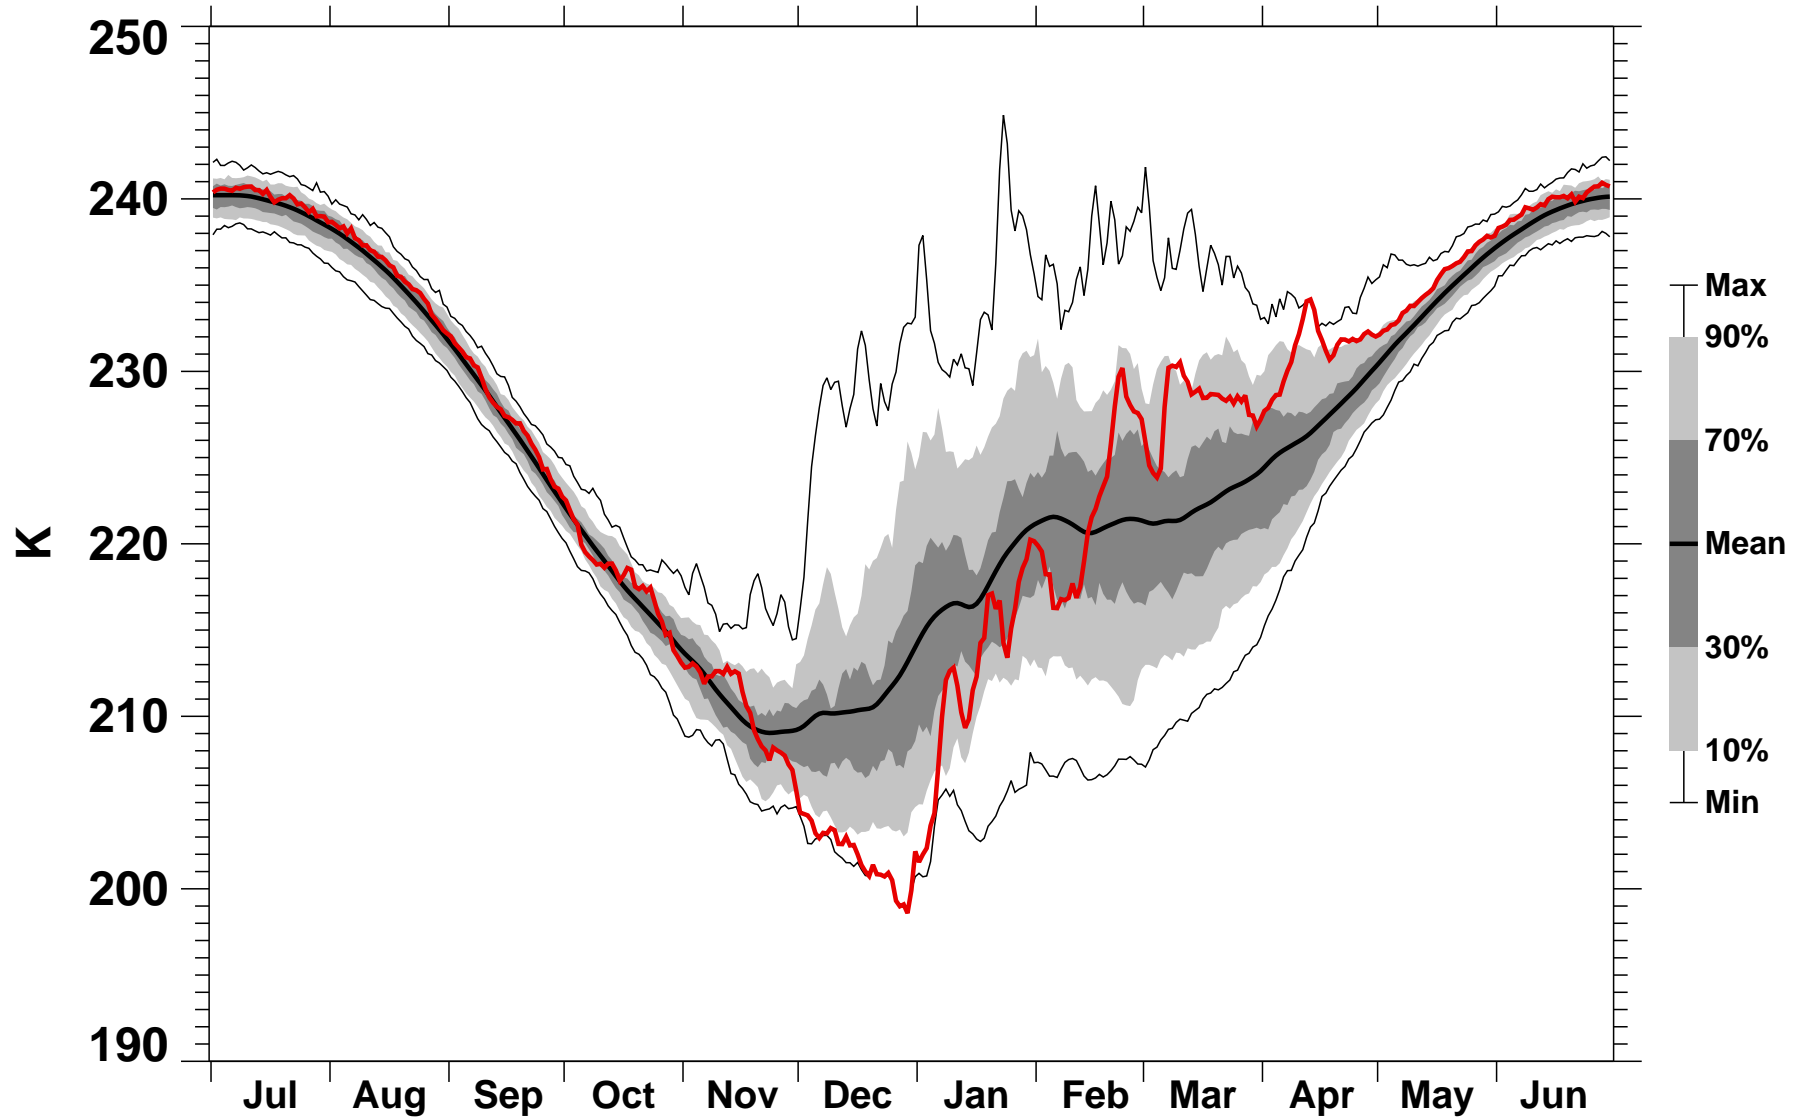

55-75°N Zonal Mean Temperature 10 hPa MERRA2

1978/1979–2022/2023

1995/1996