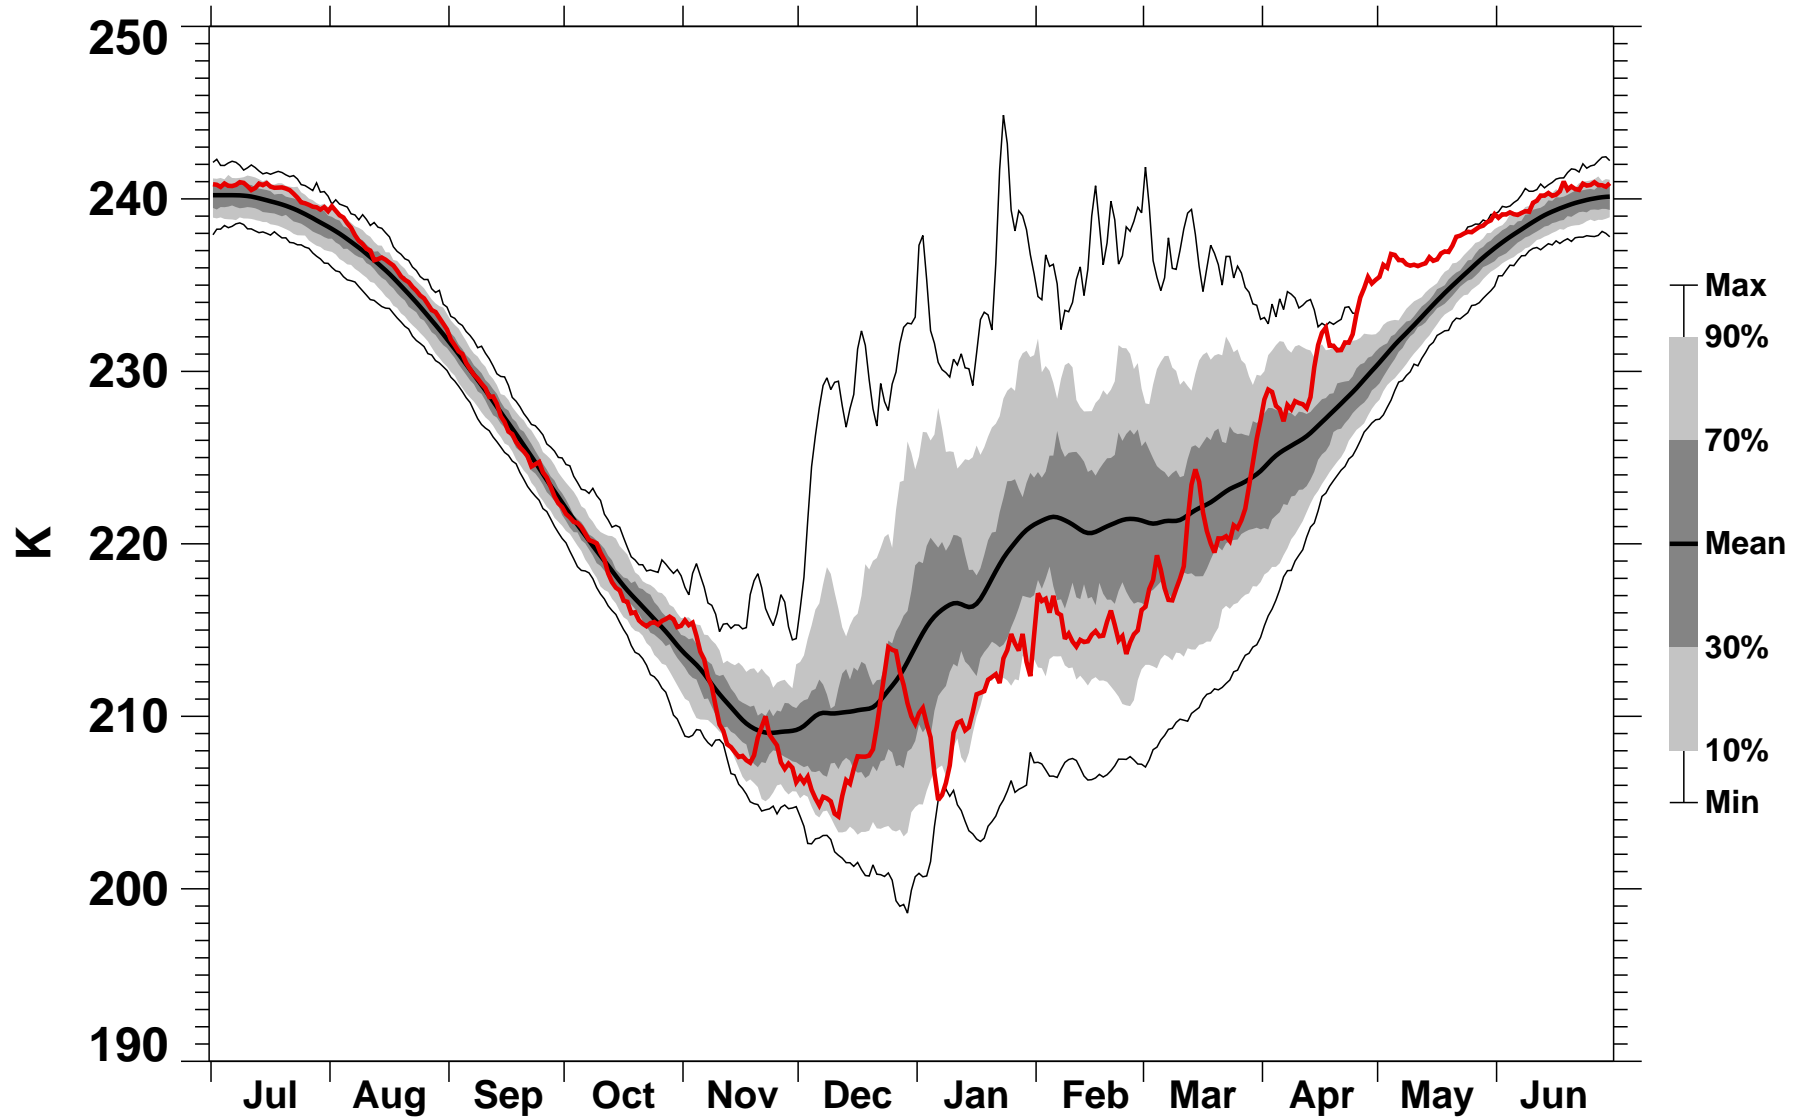

55-75°N Zonal Mean Temperature 10 hPa MERRA2

1978/1979–2022/2023

1996/1997