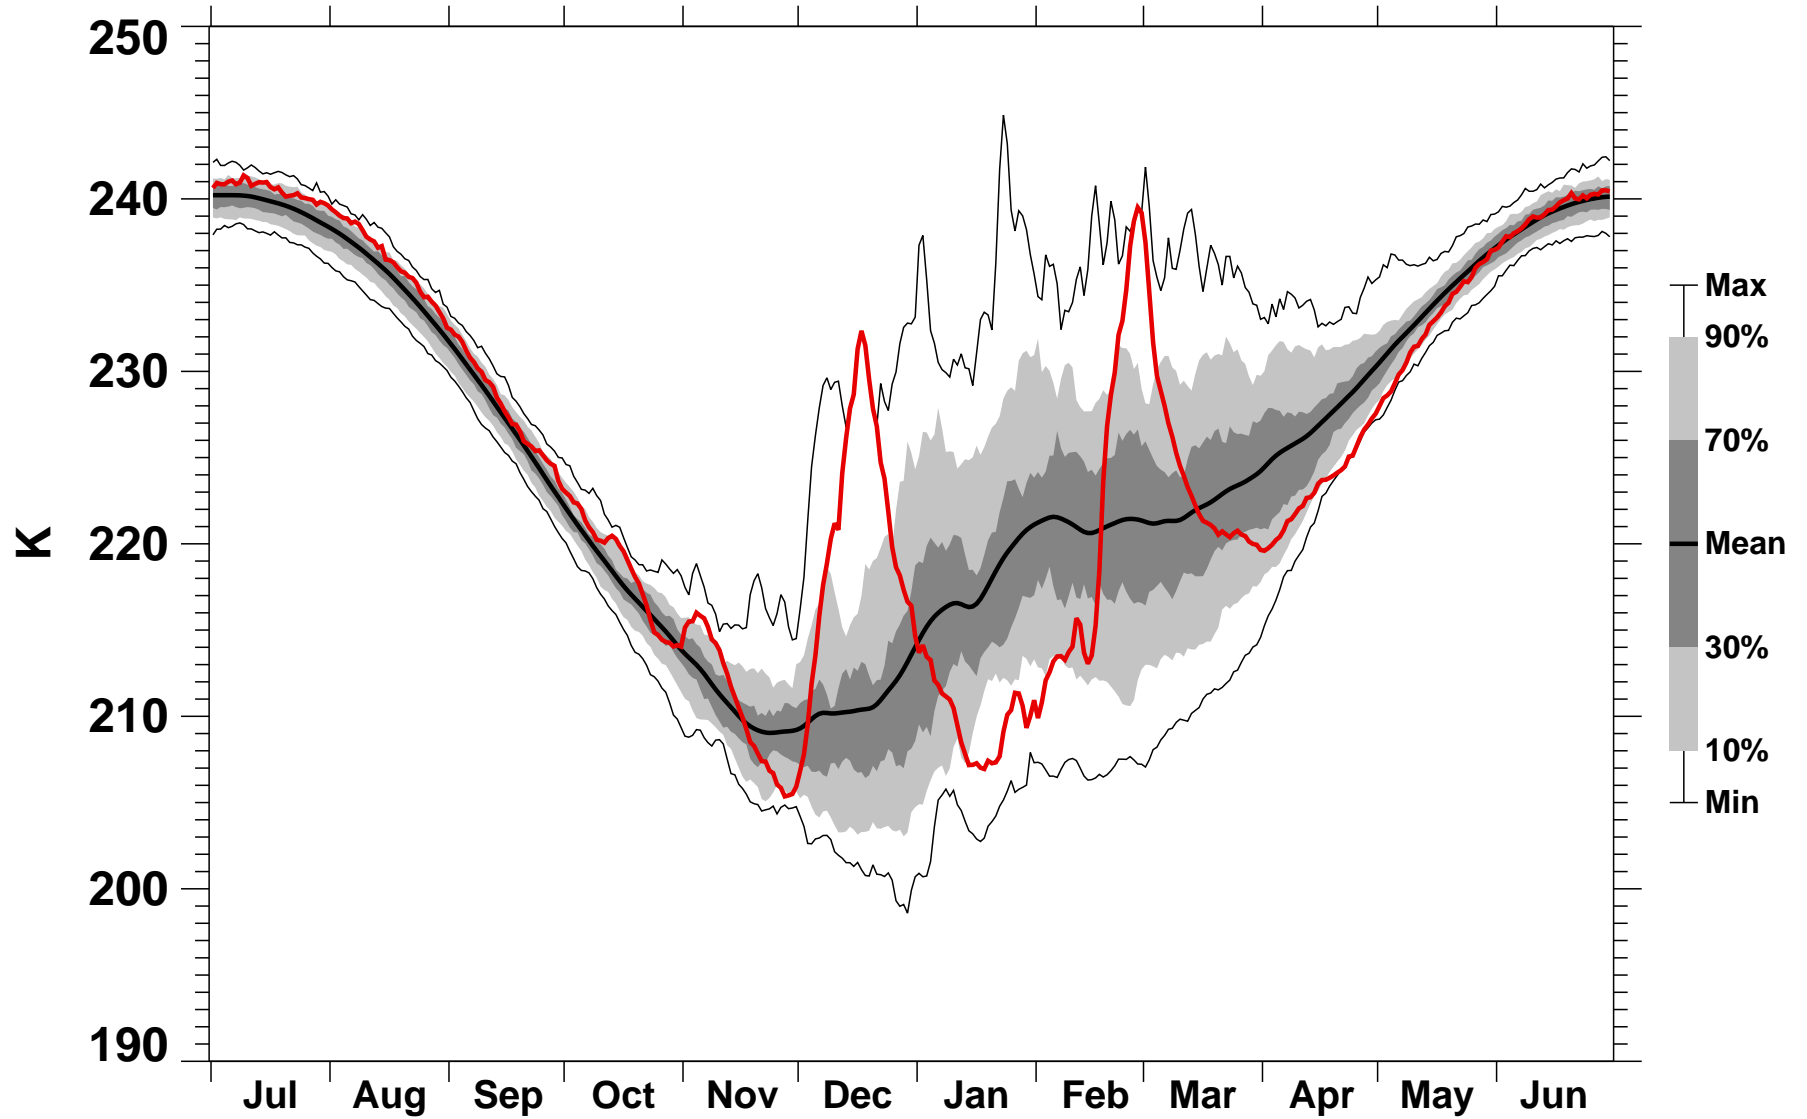

55-75°N Zonal Mean Temperature 10 hPa MERRA2

1978/1979–2022/2023

1998/1999