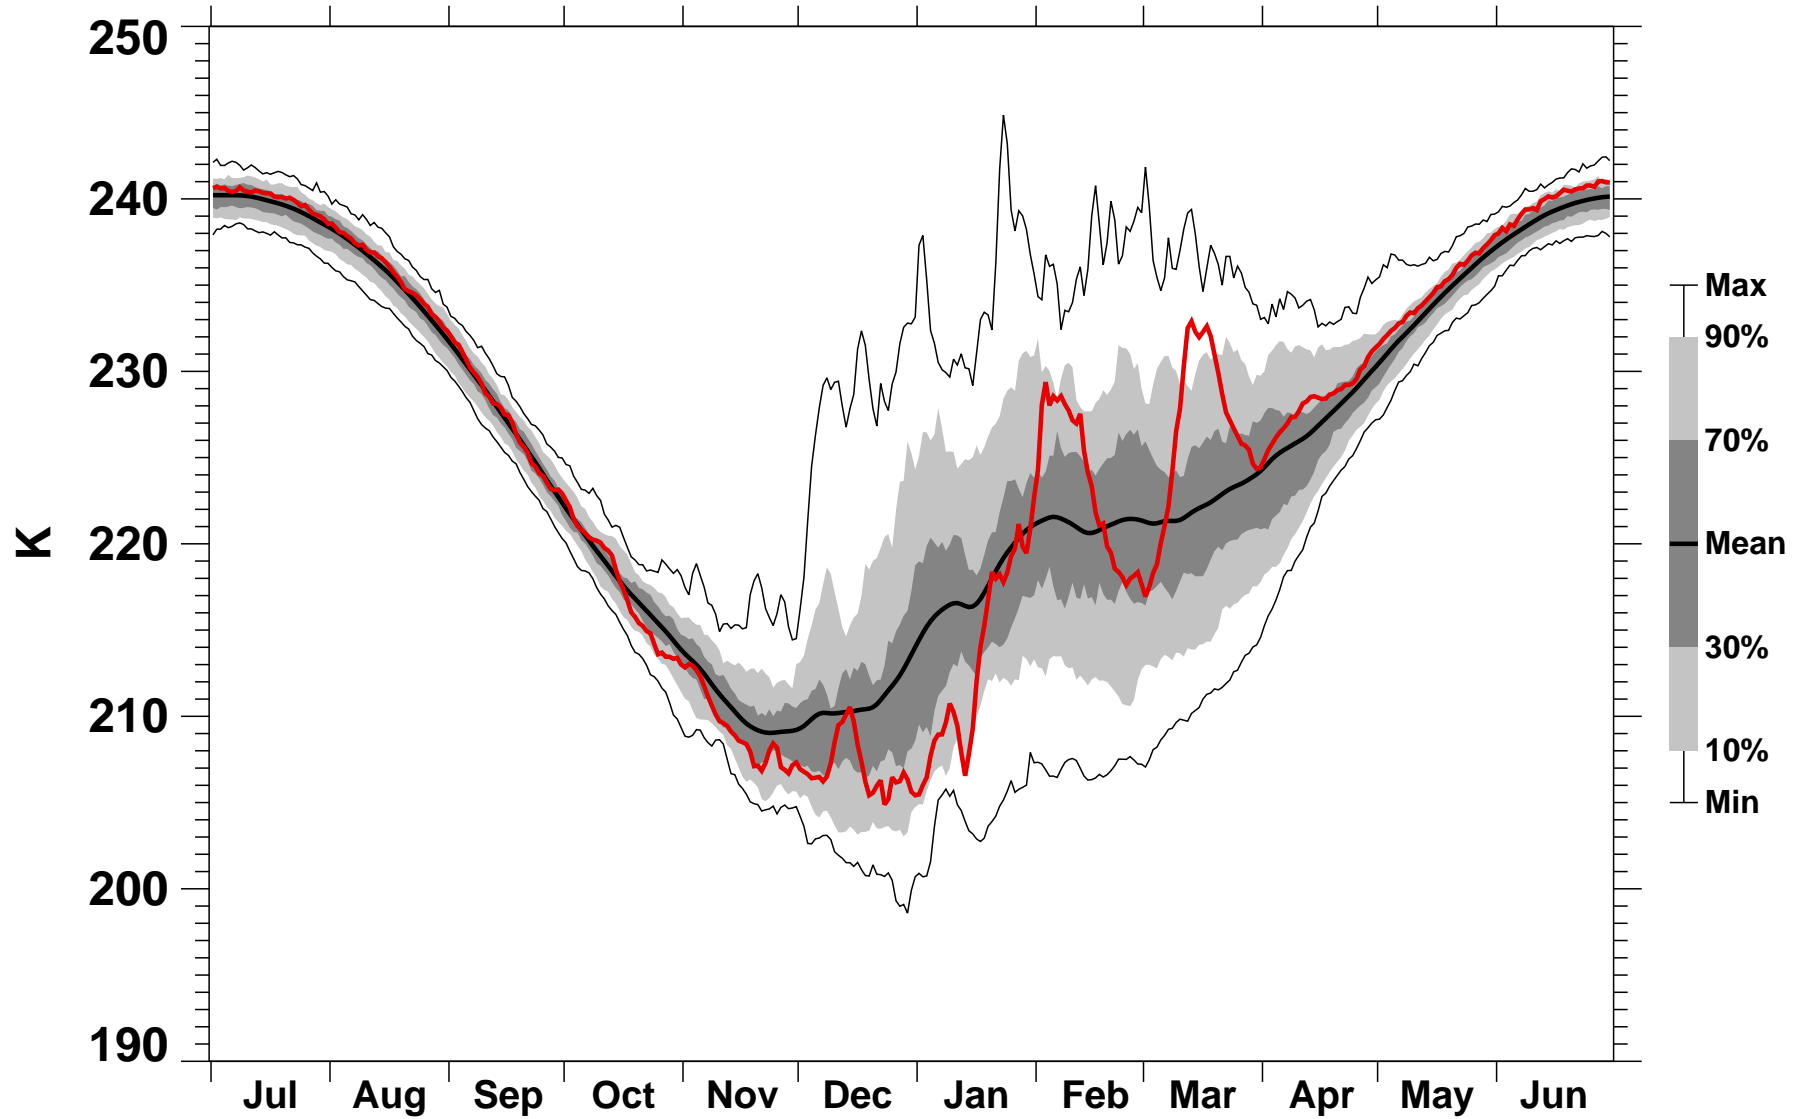

55-75°N Zonal Mean Temperature 10 hPa MERRA2

1978/1979–2022/2023

1999/2000