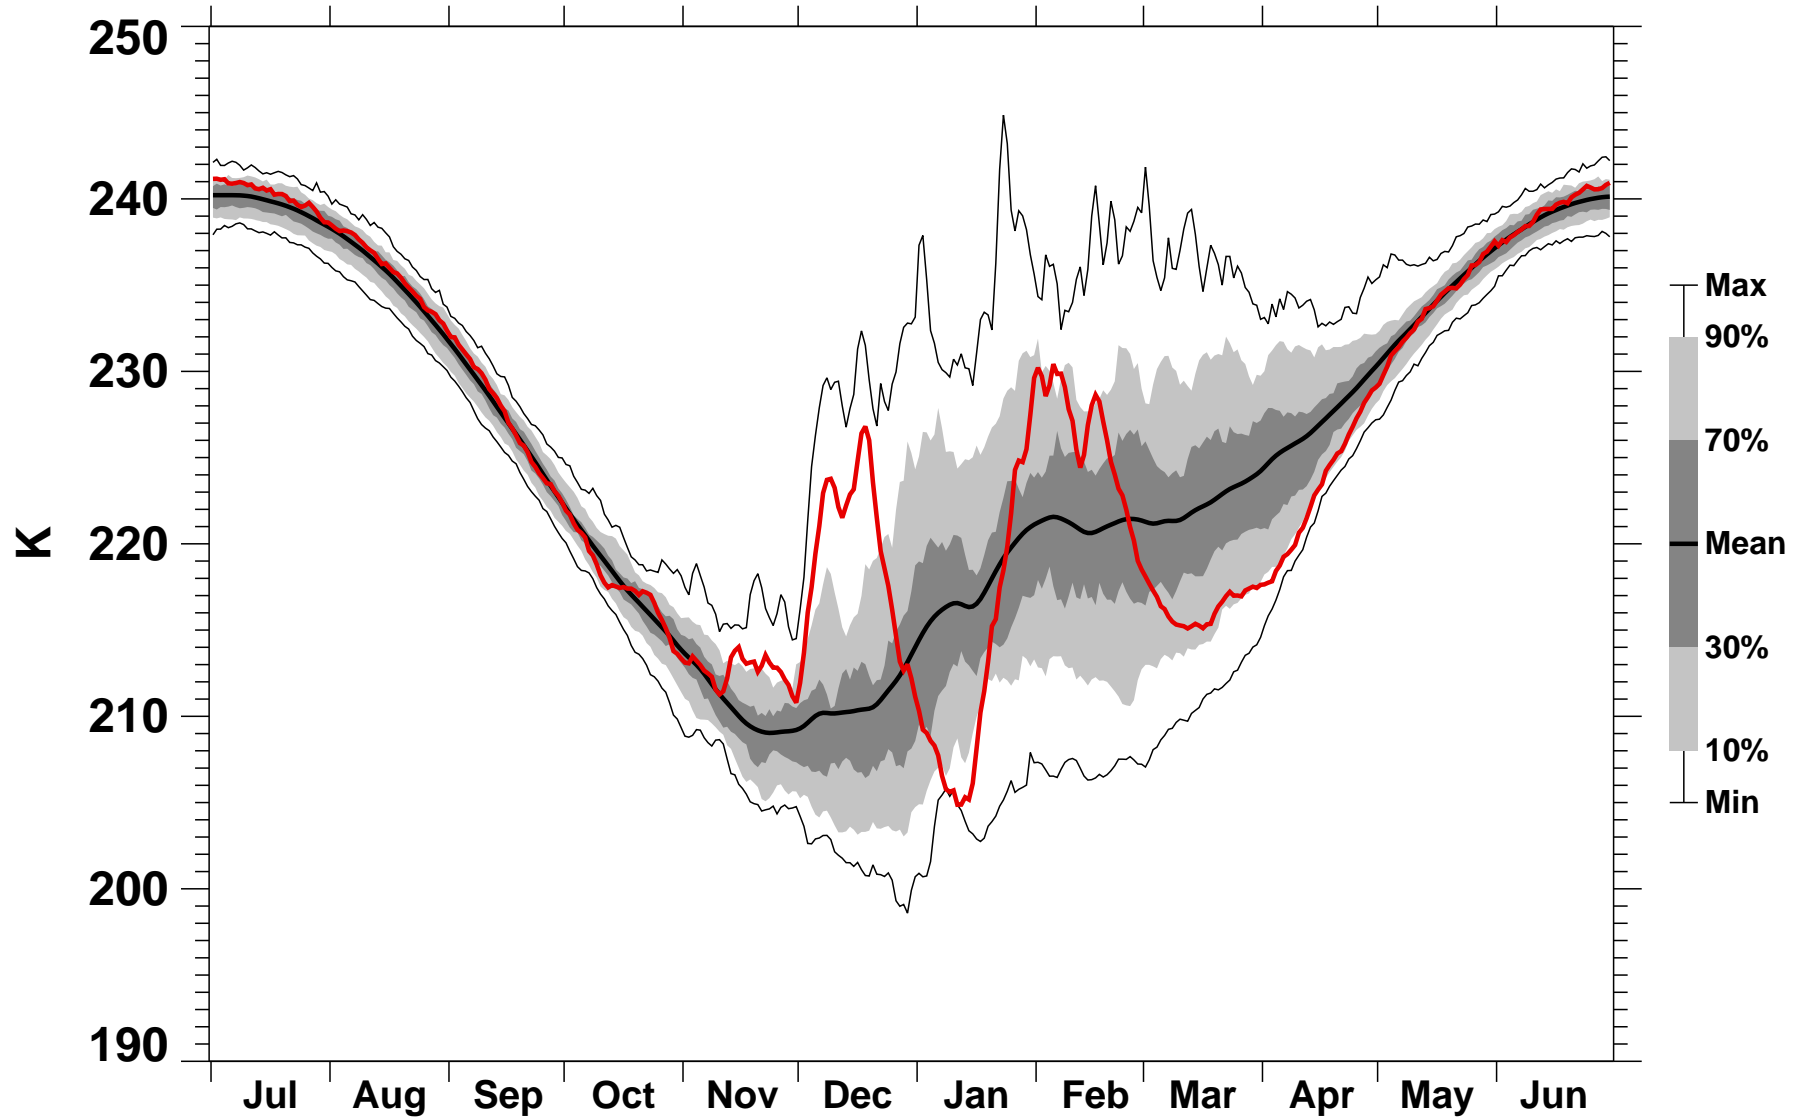

55-75°N Zonal Mean Temperature 10 hPa MERRA2

1978/1979–2022/2023

2000/2001