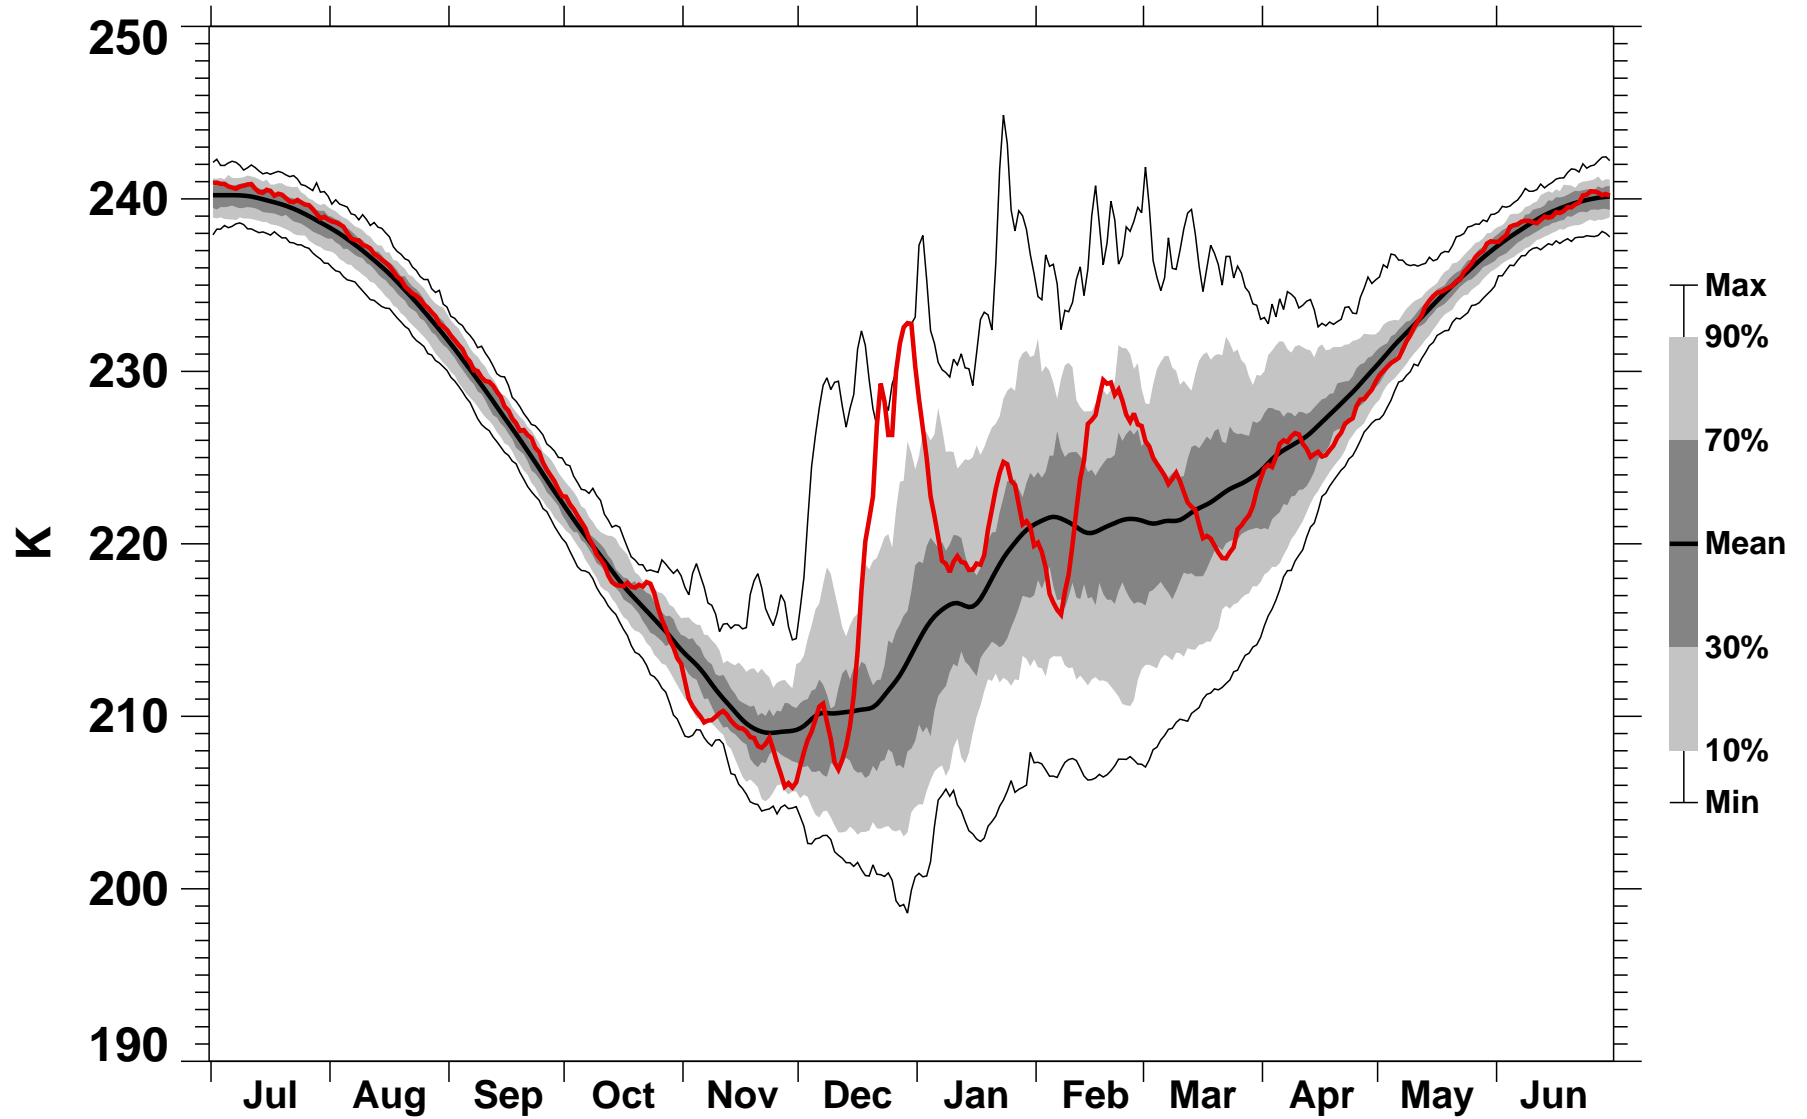

55-75°N Zonal Mean Temperature 10 hPa MERRA2

1978/1979-2022/2023

2001/2002