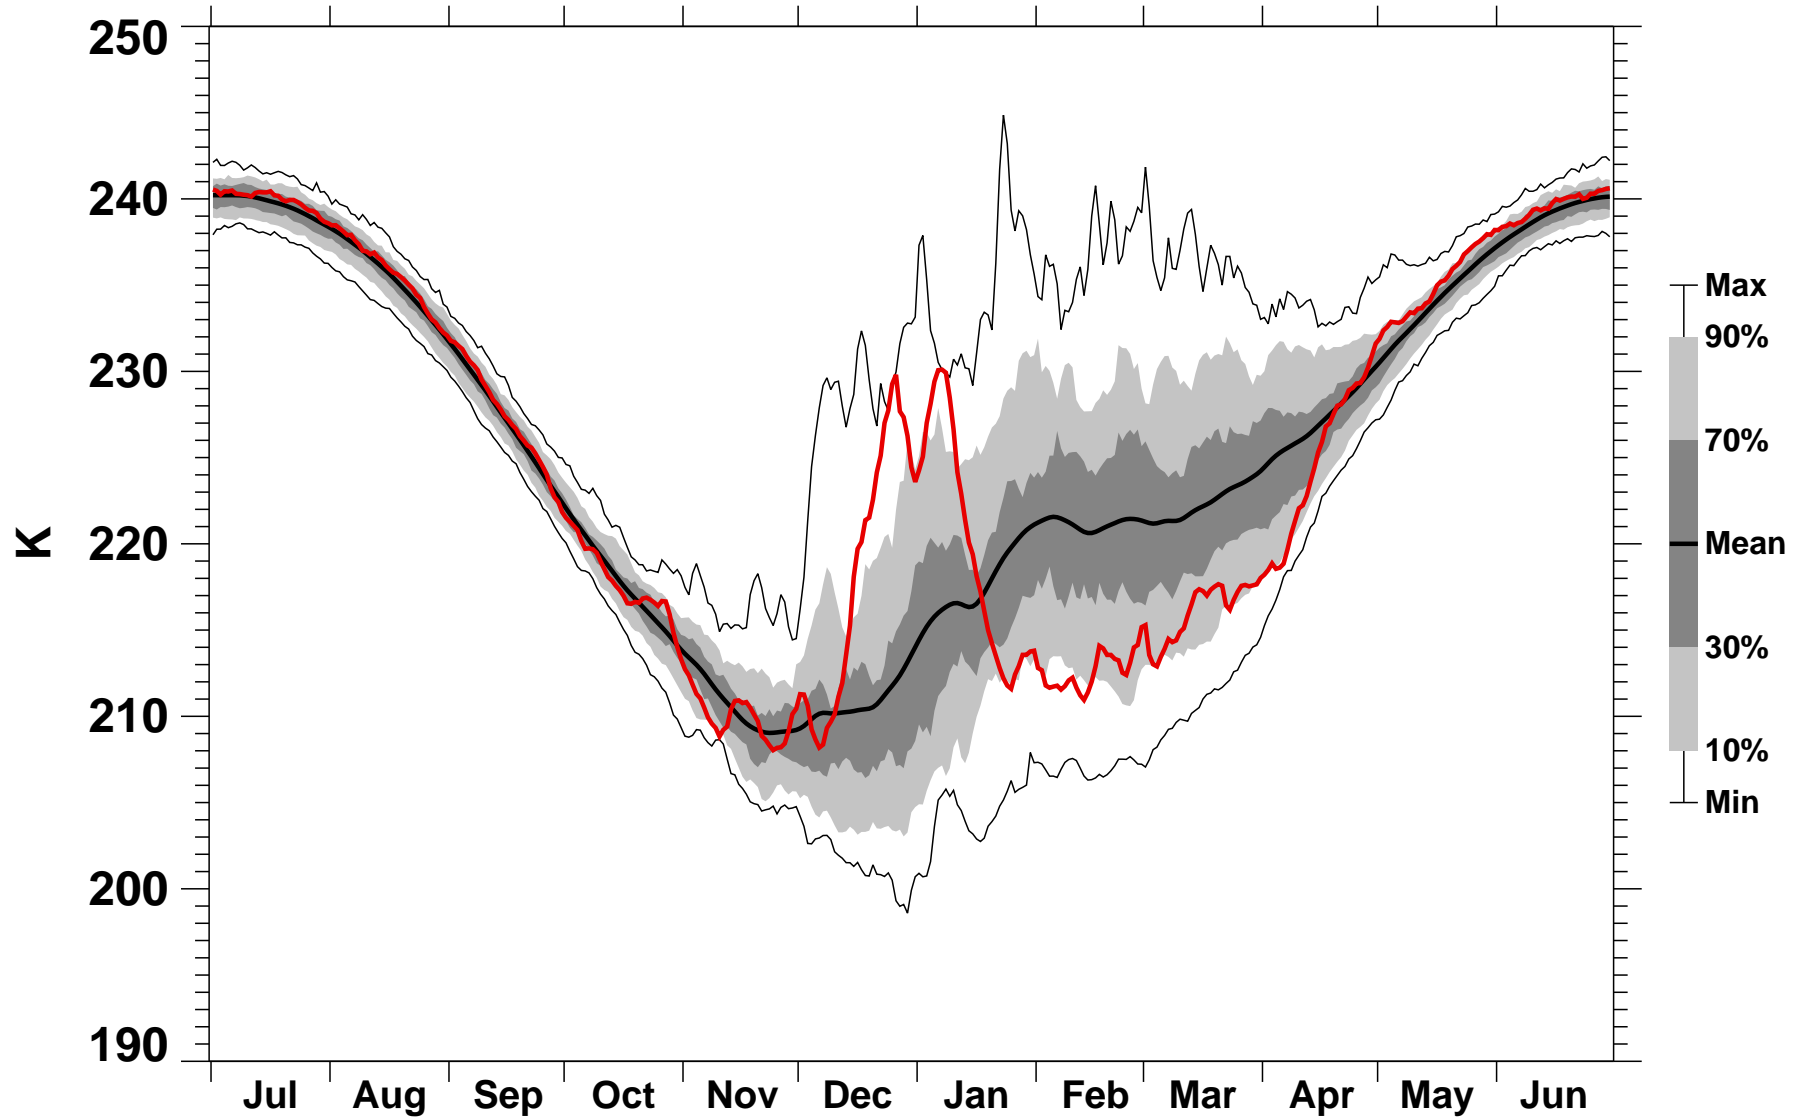

55-75°N Zonal Mean Temperature 10 hPa MERRA2

1978/1979-2022/2023

2003/2004