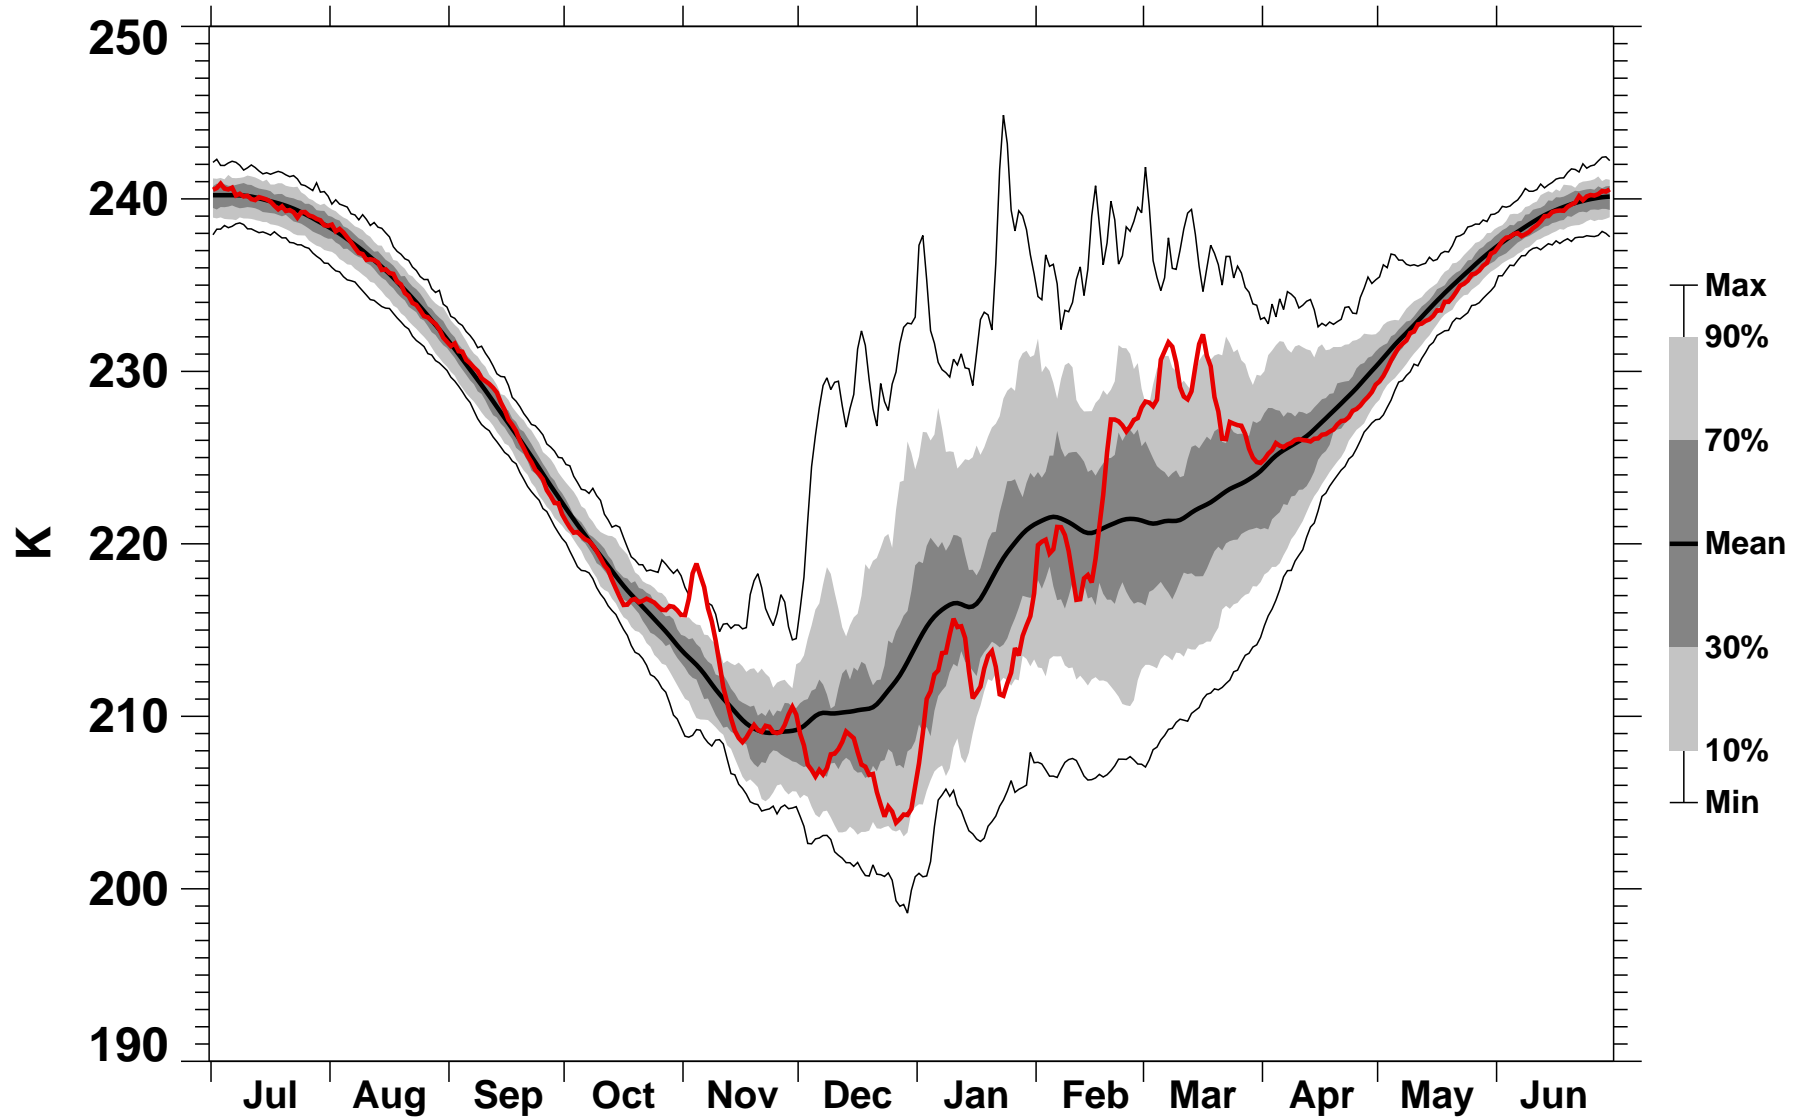

55-75°N Zonal Mean Temperature 10 hPa MERRA2

1978/1979–2022/2023

2004/2005