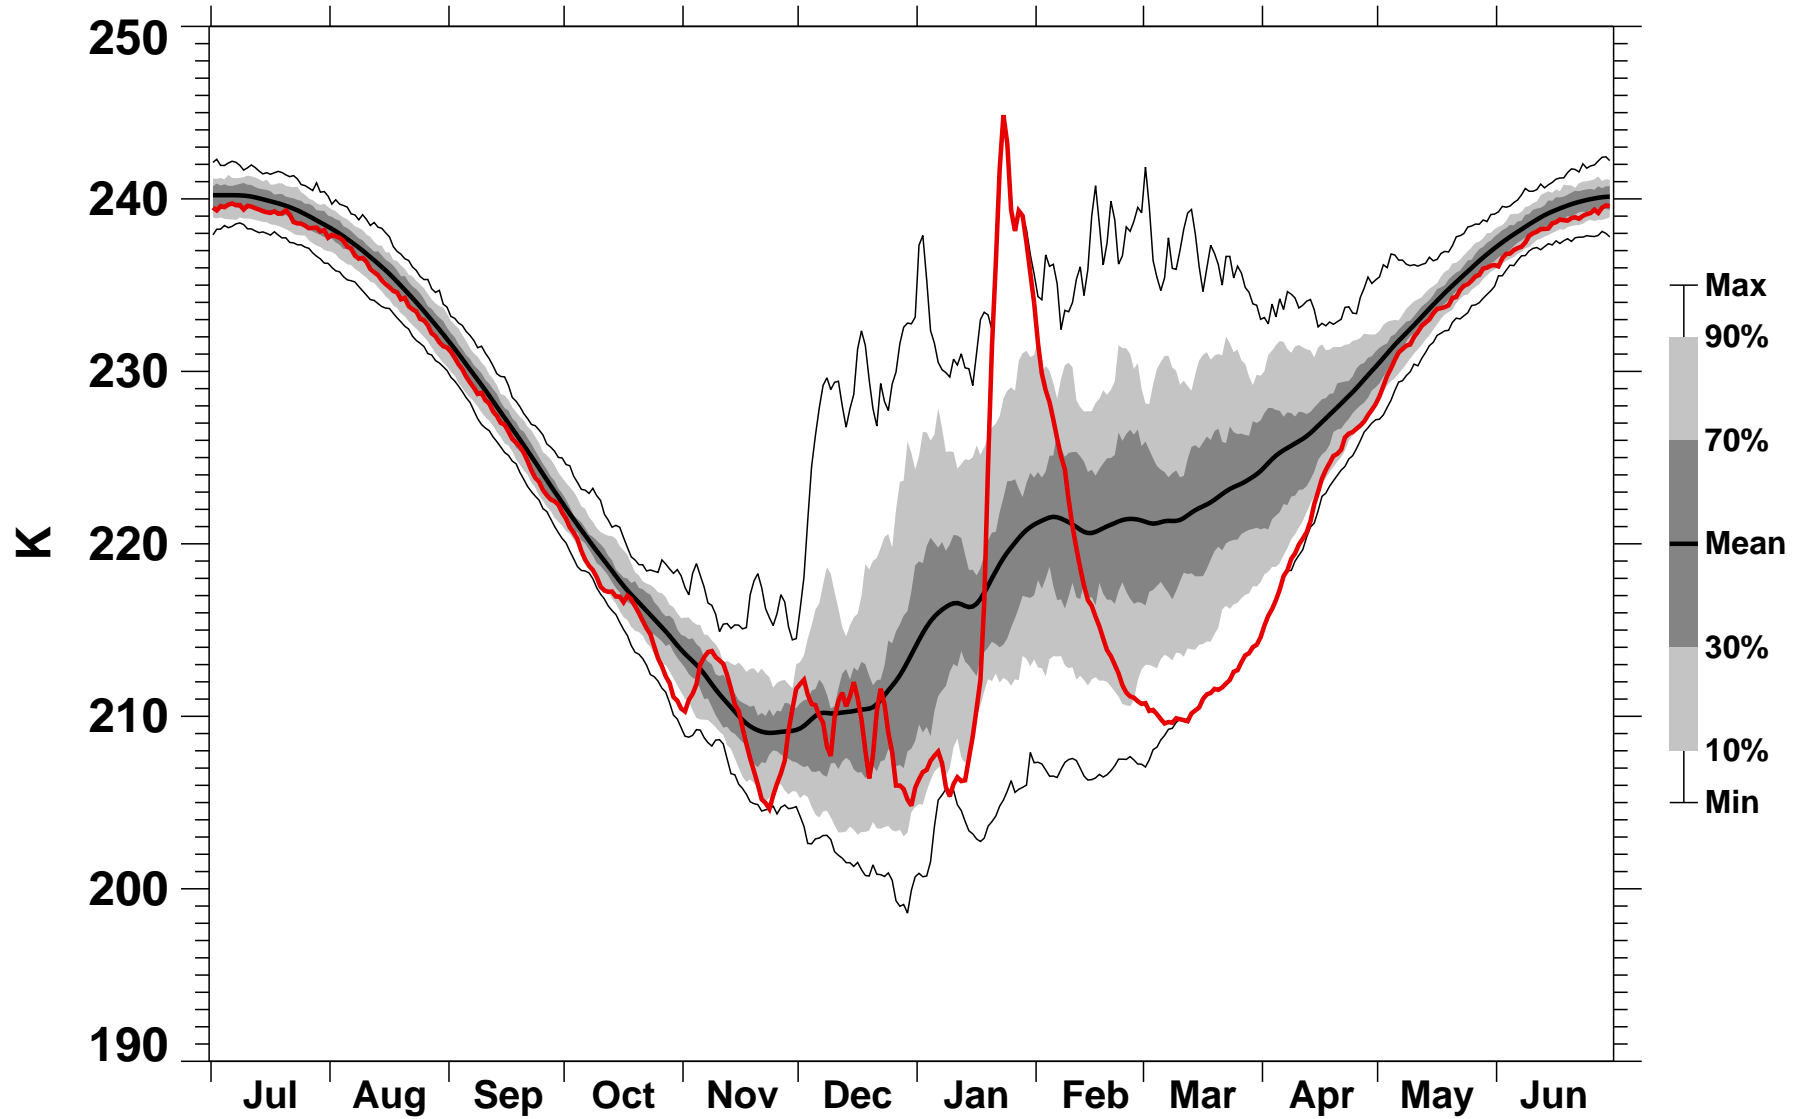

55-75°N Zonal Mean Temperature 10 hPa MERRA2

1978/1979-2022/2023

2008/2009