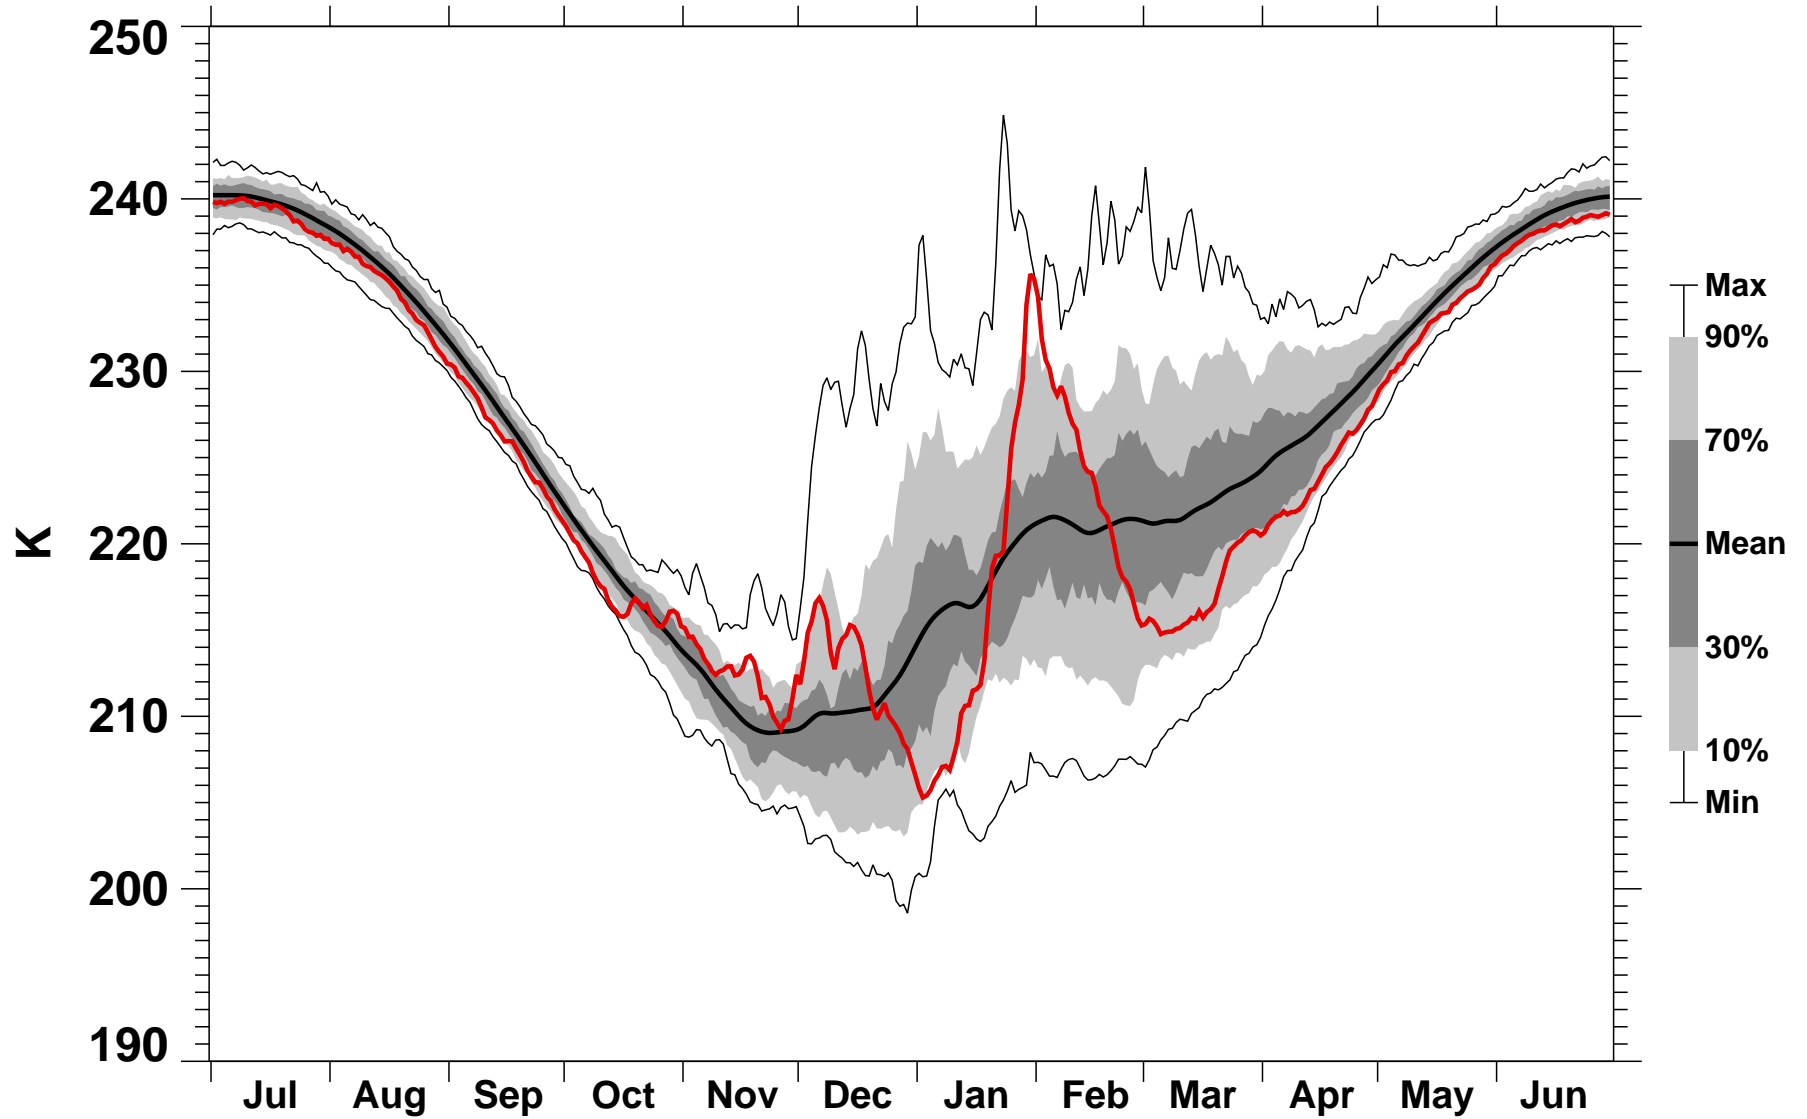

55-75°N Zonal Mean Temperature 10 hPa MERRA2

1978/1979–2022/2023

2009/2010