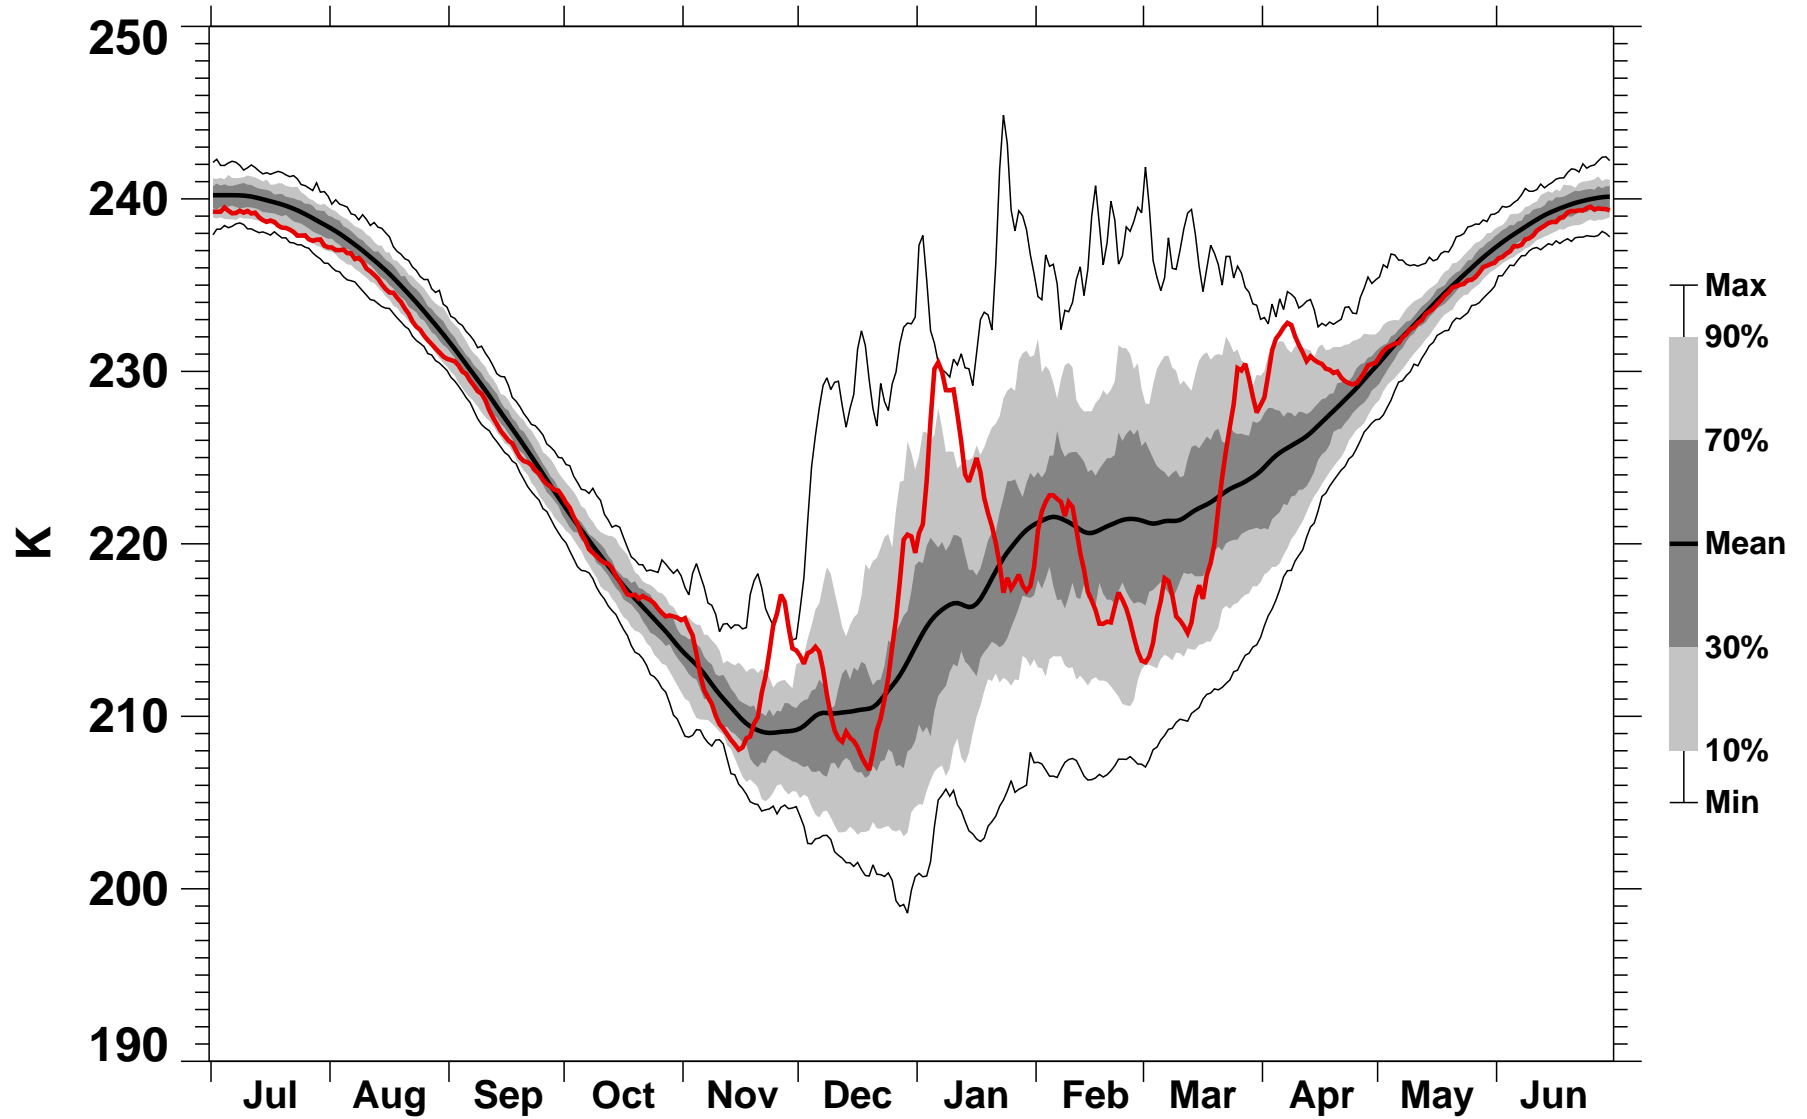

55-75°N Zonal Mean Temperature 10 hPa MERRA2

1978/1979–2022/2023

2014/2015