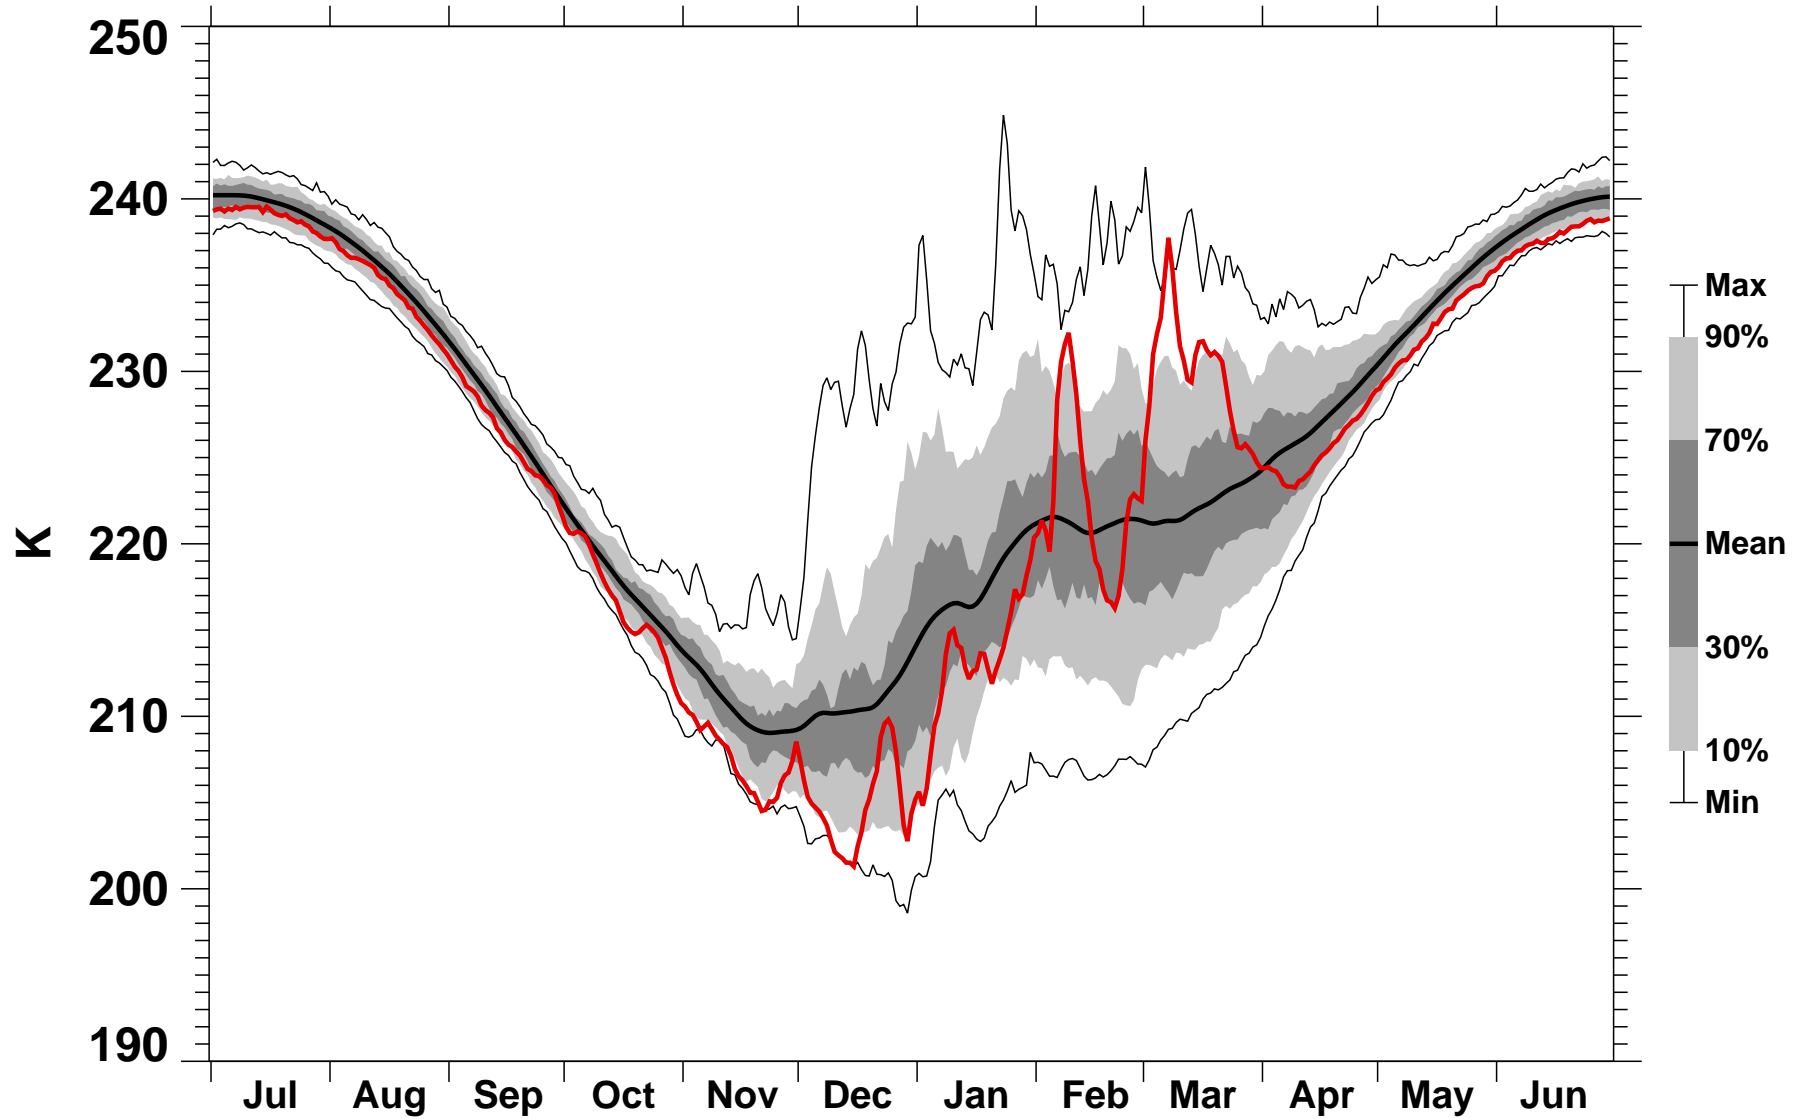

55-75°N Zonal Mean Temperature 10 hPa MERRA2

1978/1979–2022/2023

2015/2016