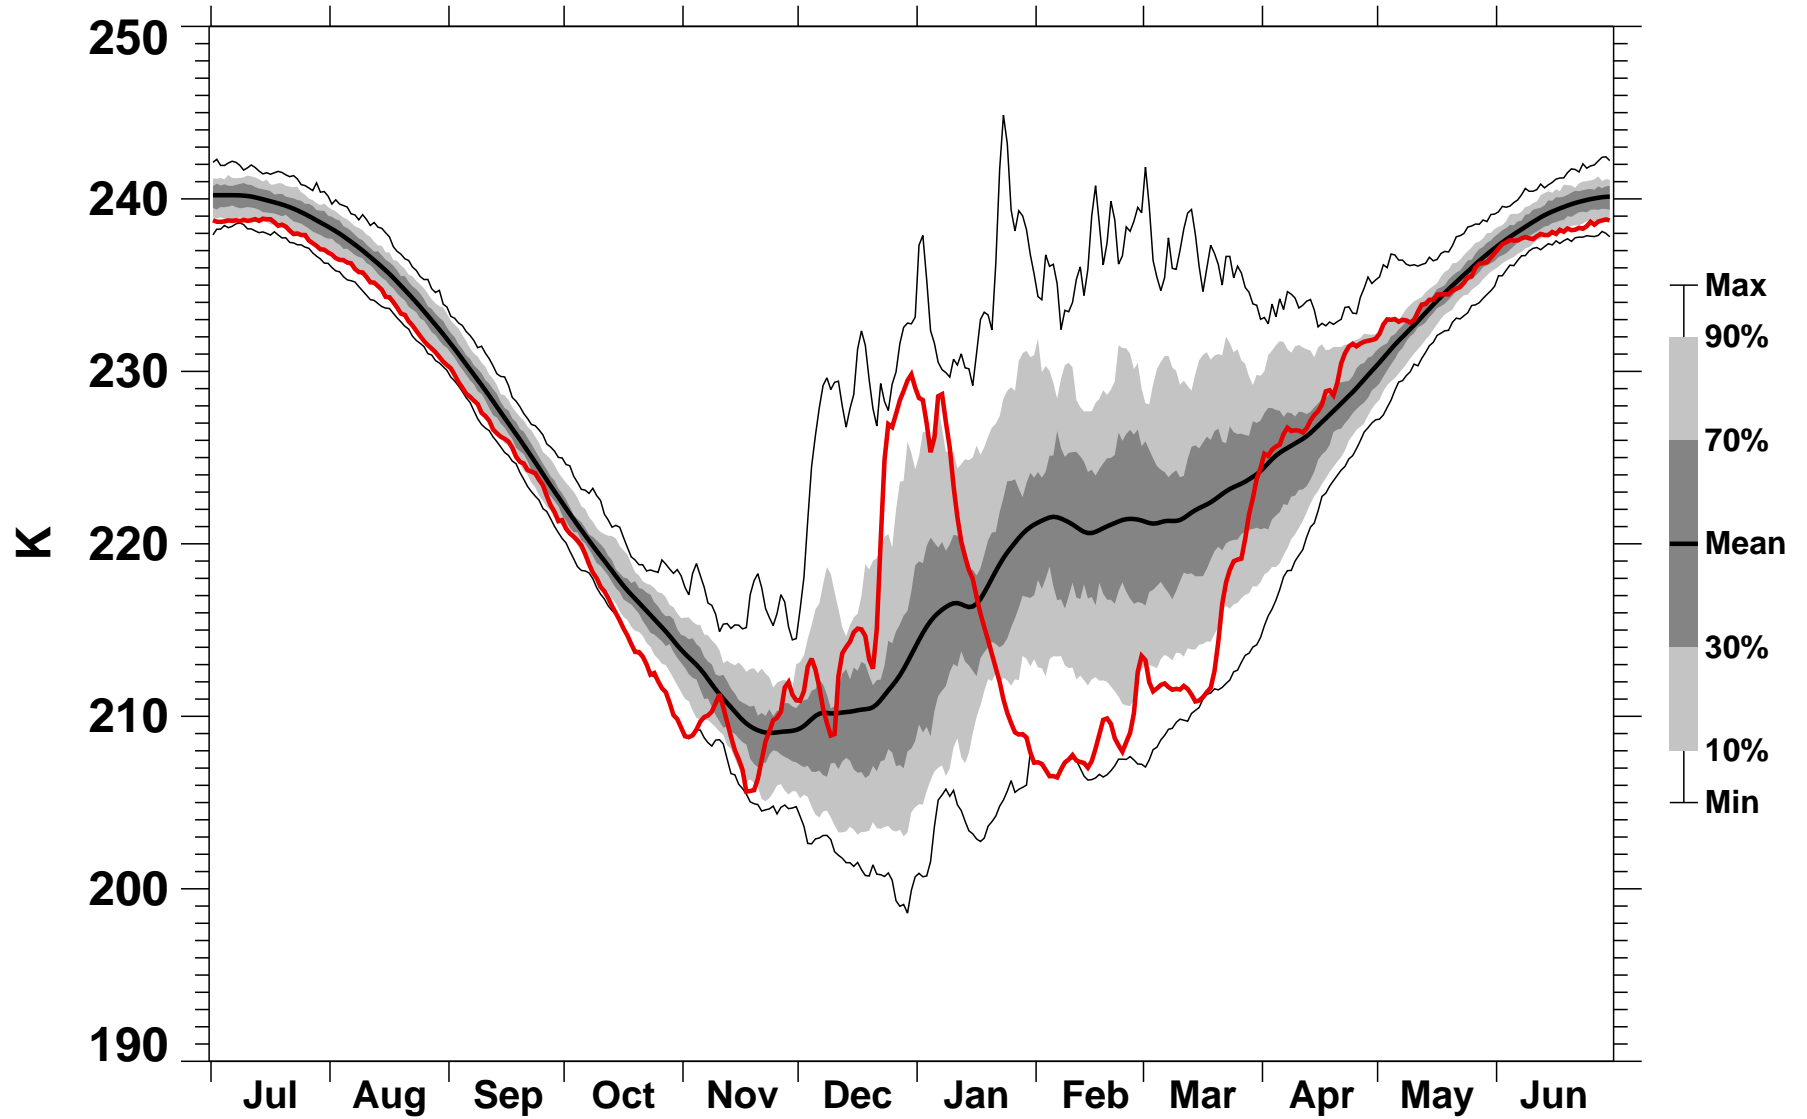

# 55-75°N Zonal Mean Temperature 10 hPa MERRA2

1978/1979–2022/2023

2018/2019