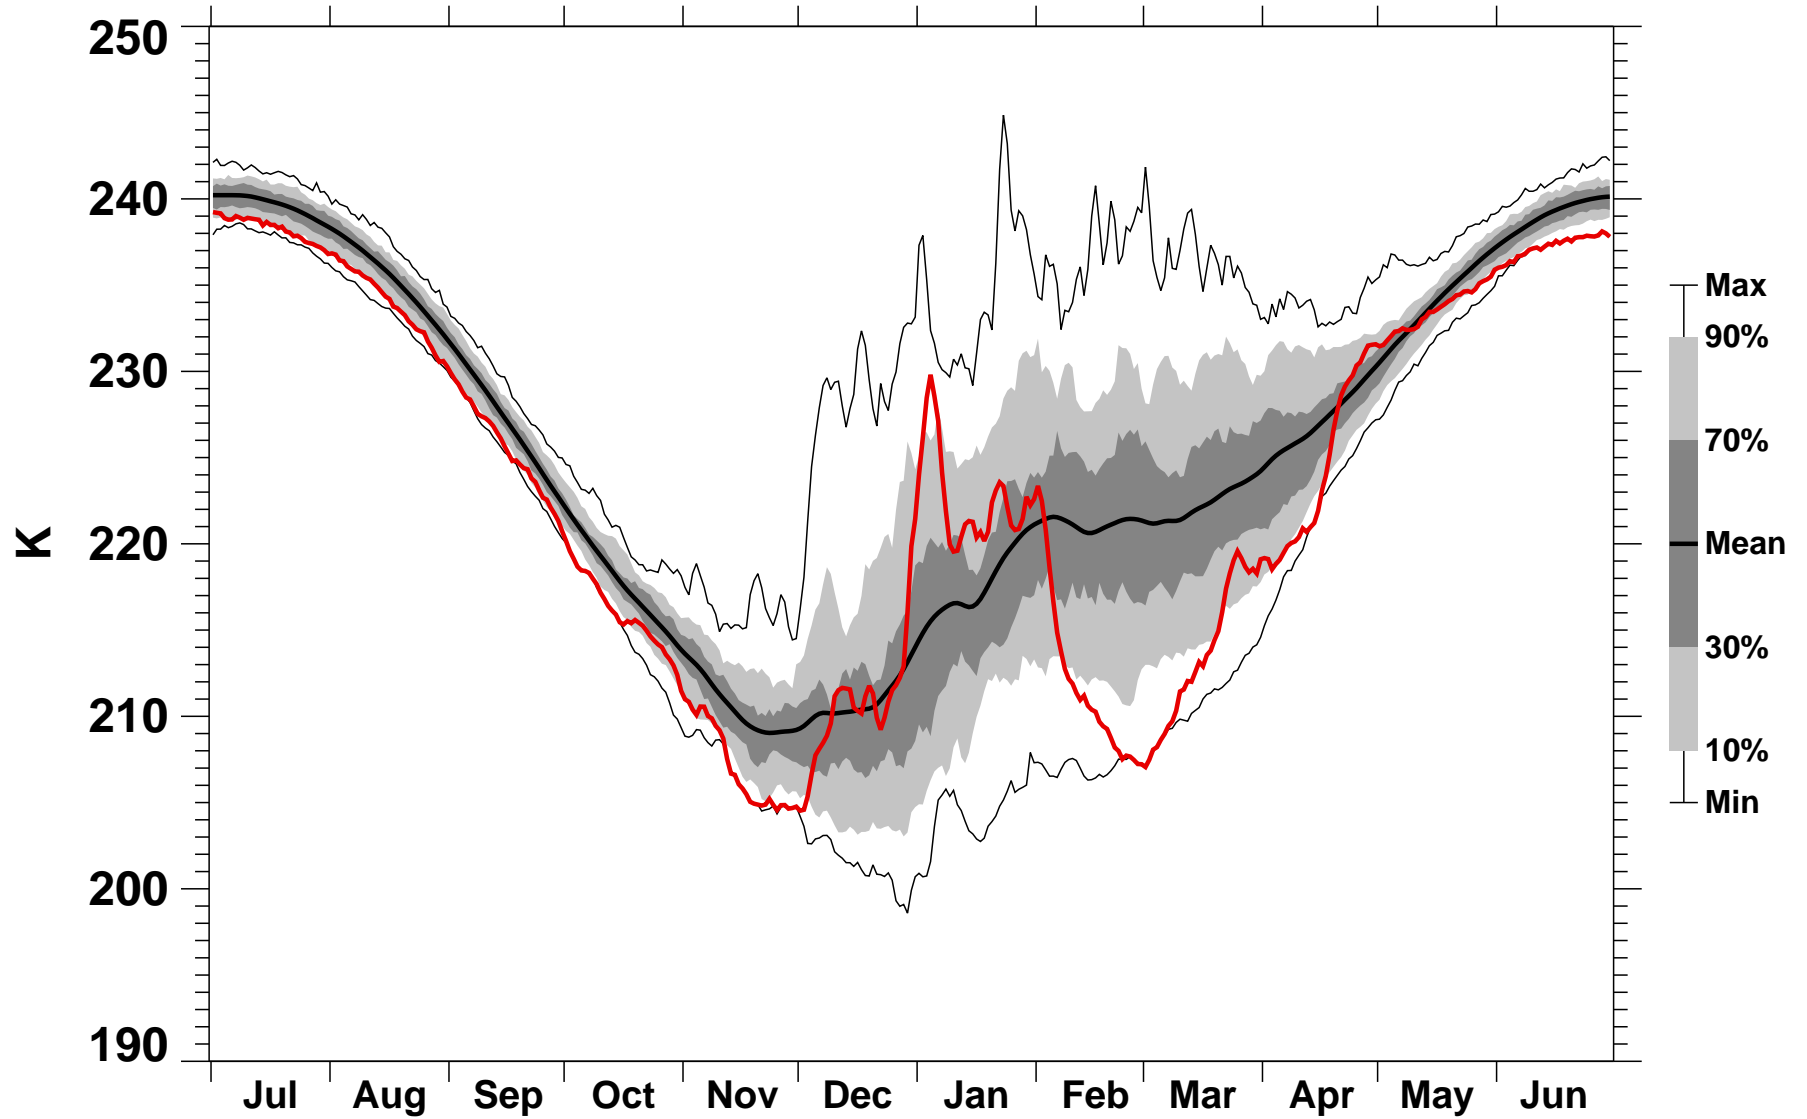

55-75°N Zonal Mean Temperature 10 hPa MERRA2

1978/1979–2022/2023

2020/2021