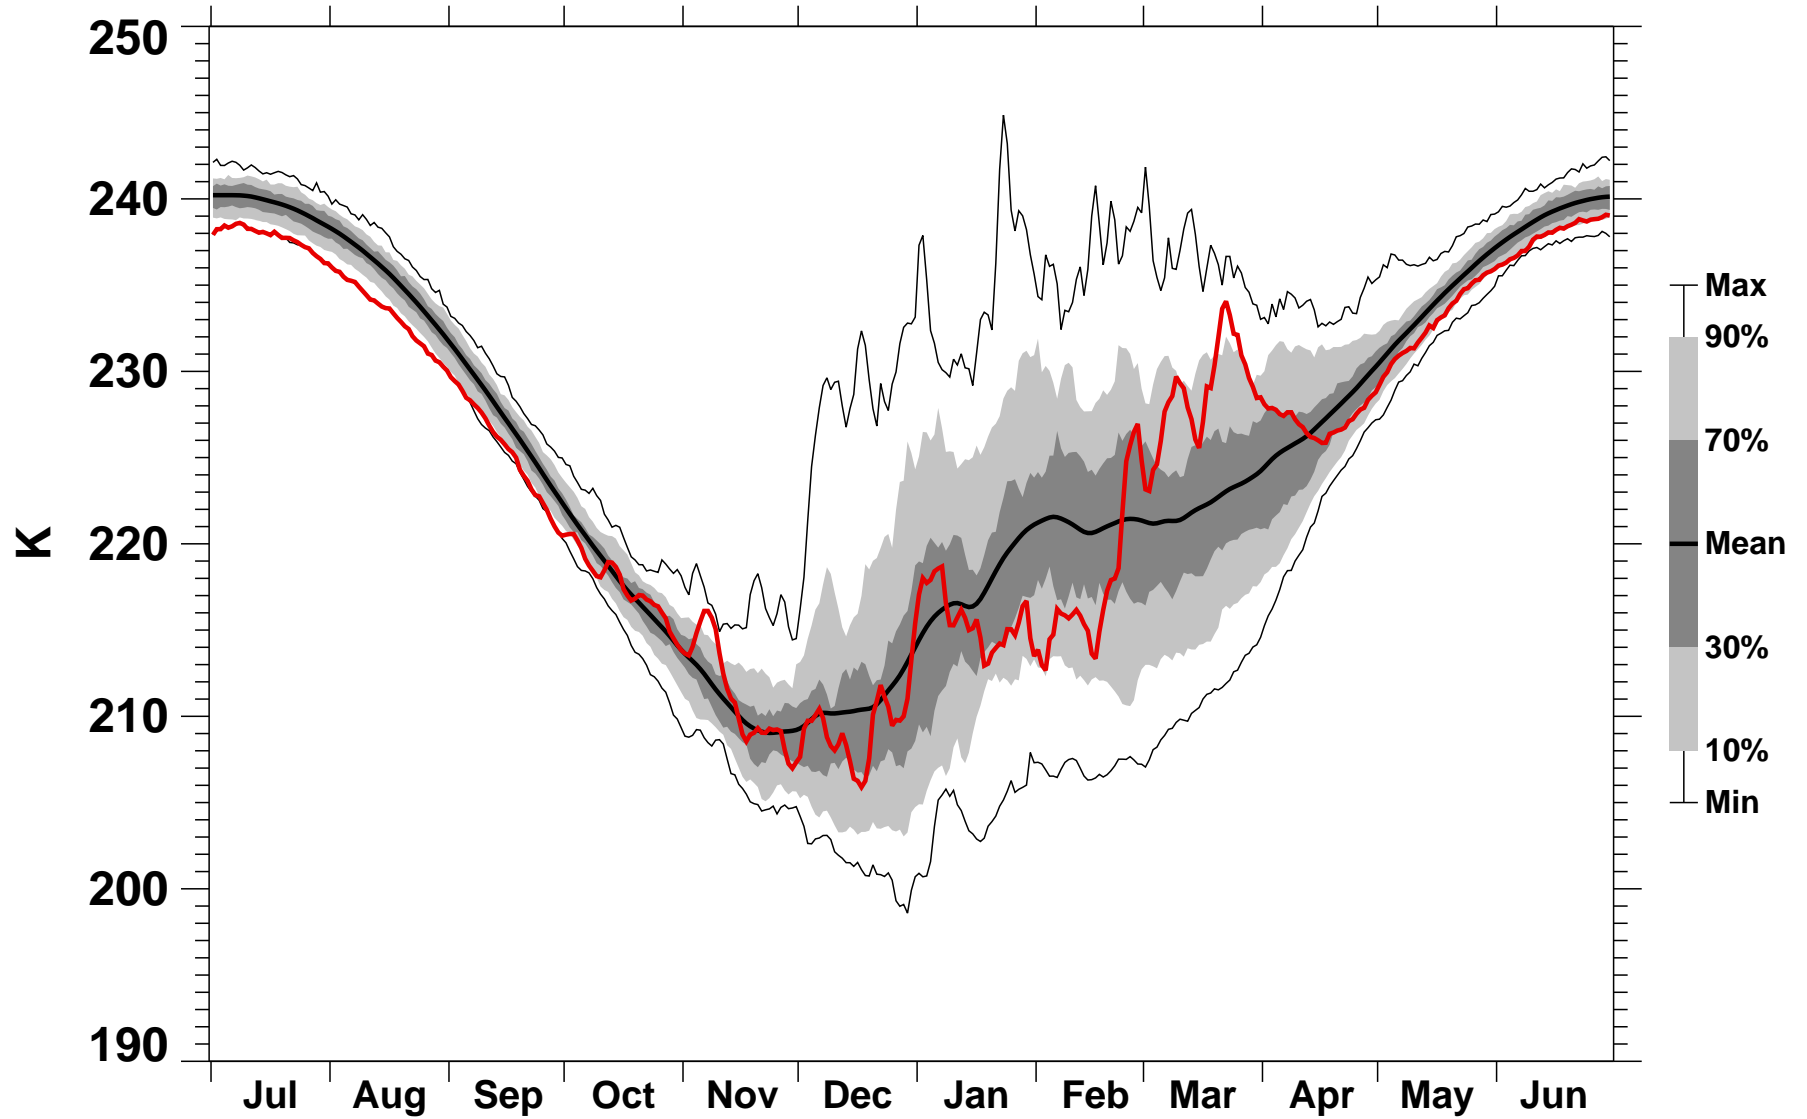

55-75°N Zonal Mean Temperature 10 hPa MERRA2

1978/1979–2022/2023

2021/2022