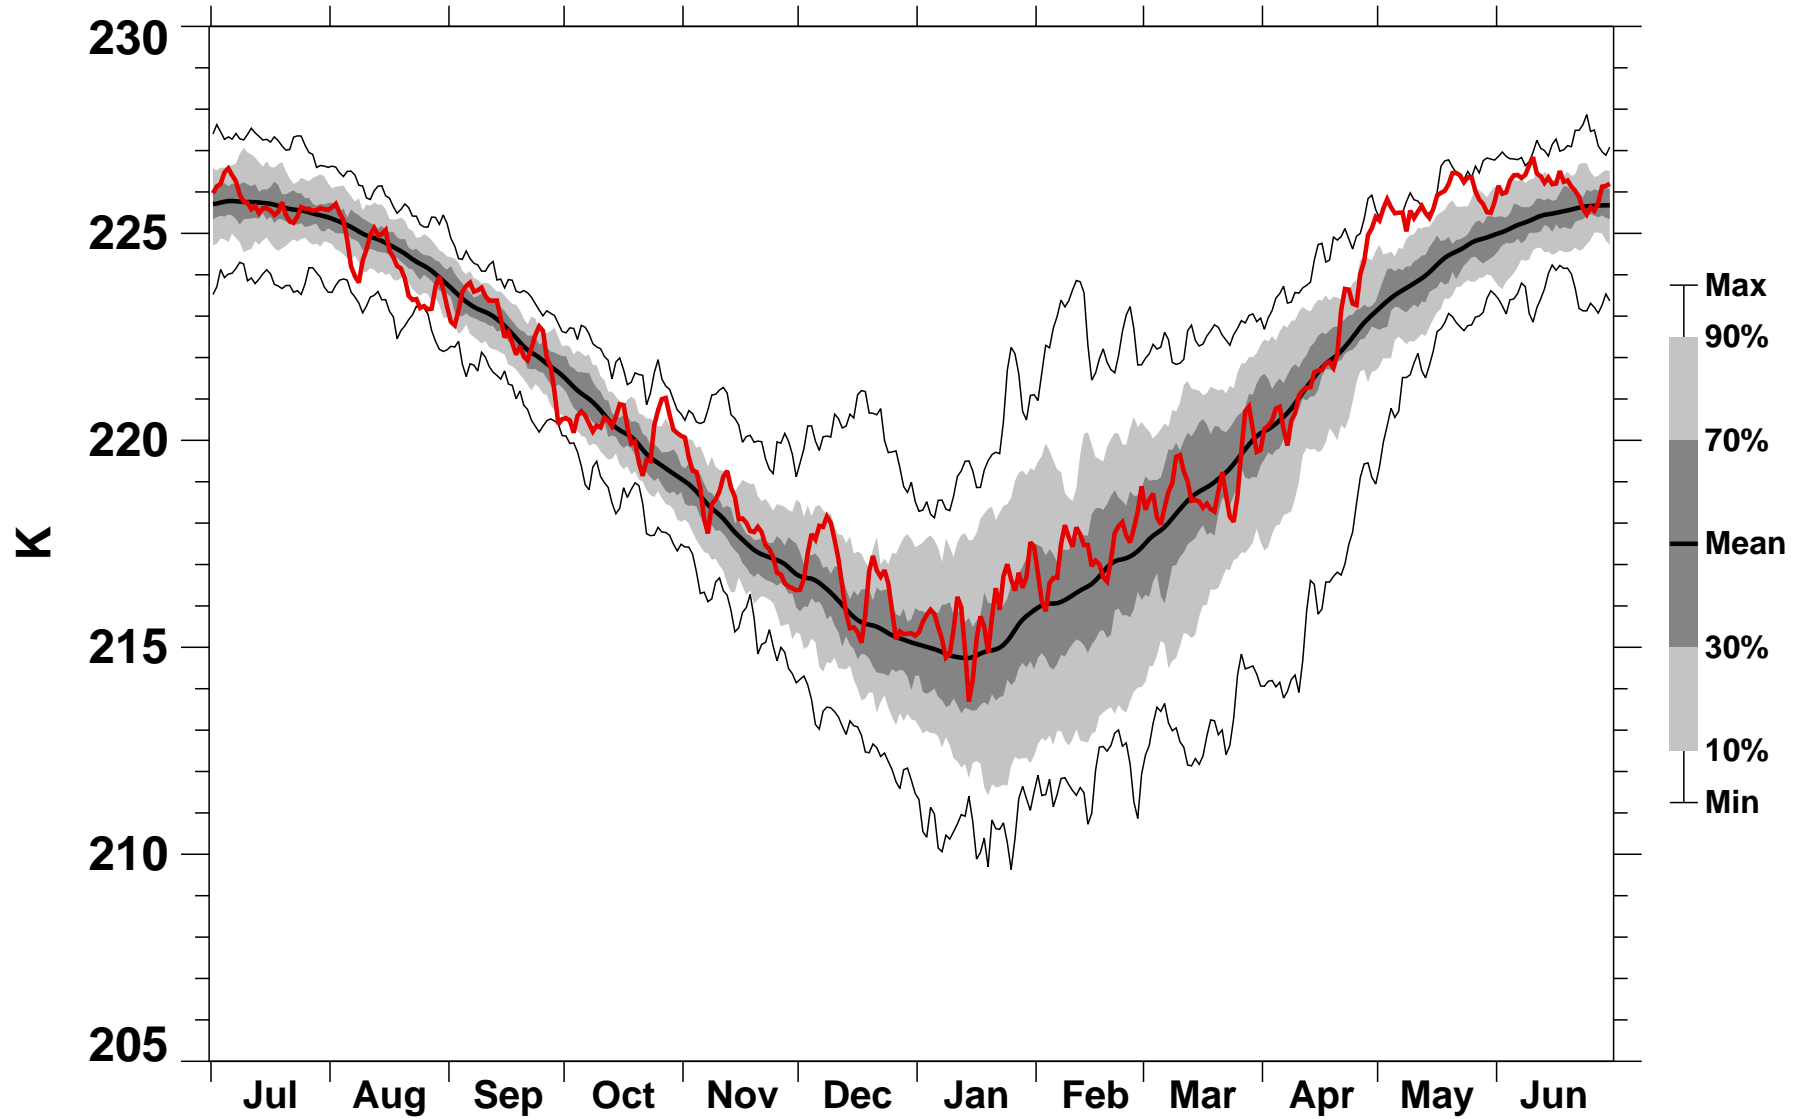

55-75°N Zonal Mean Temperature 150 hPa MERRA2

1978/1979-2022/2023

1981/1982