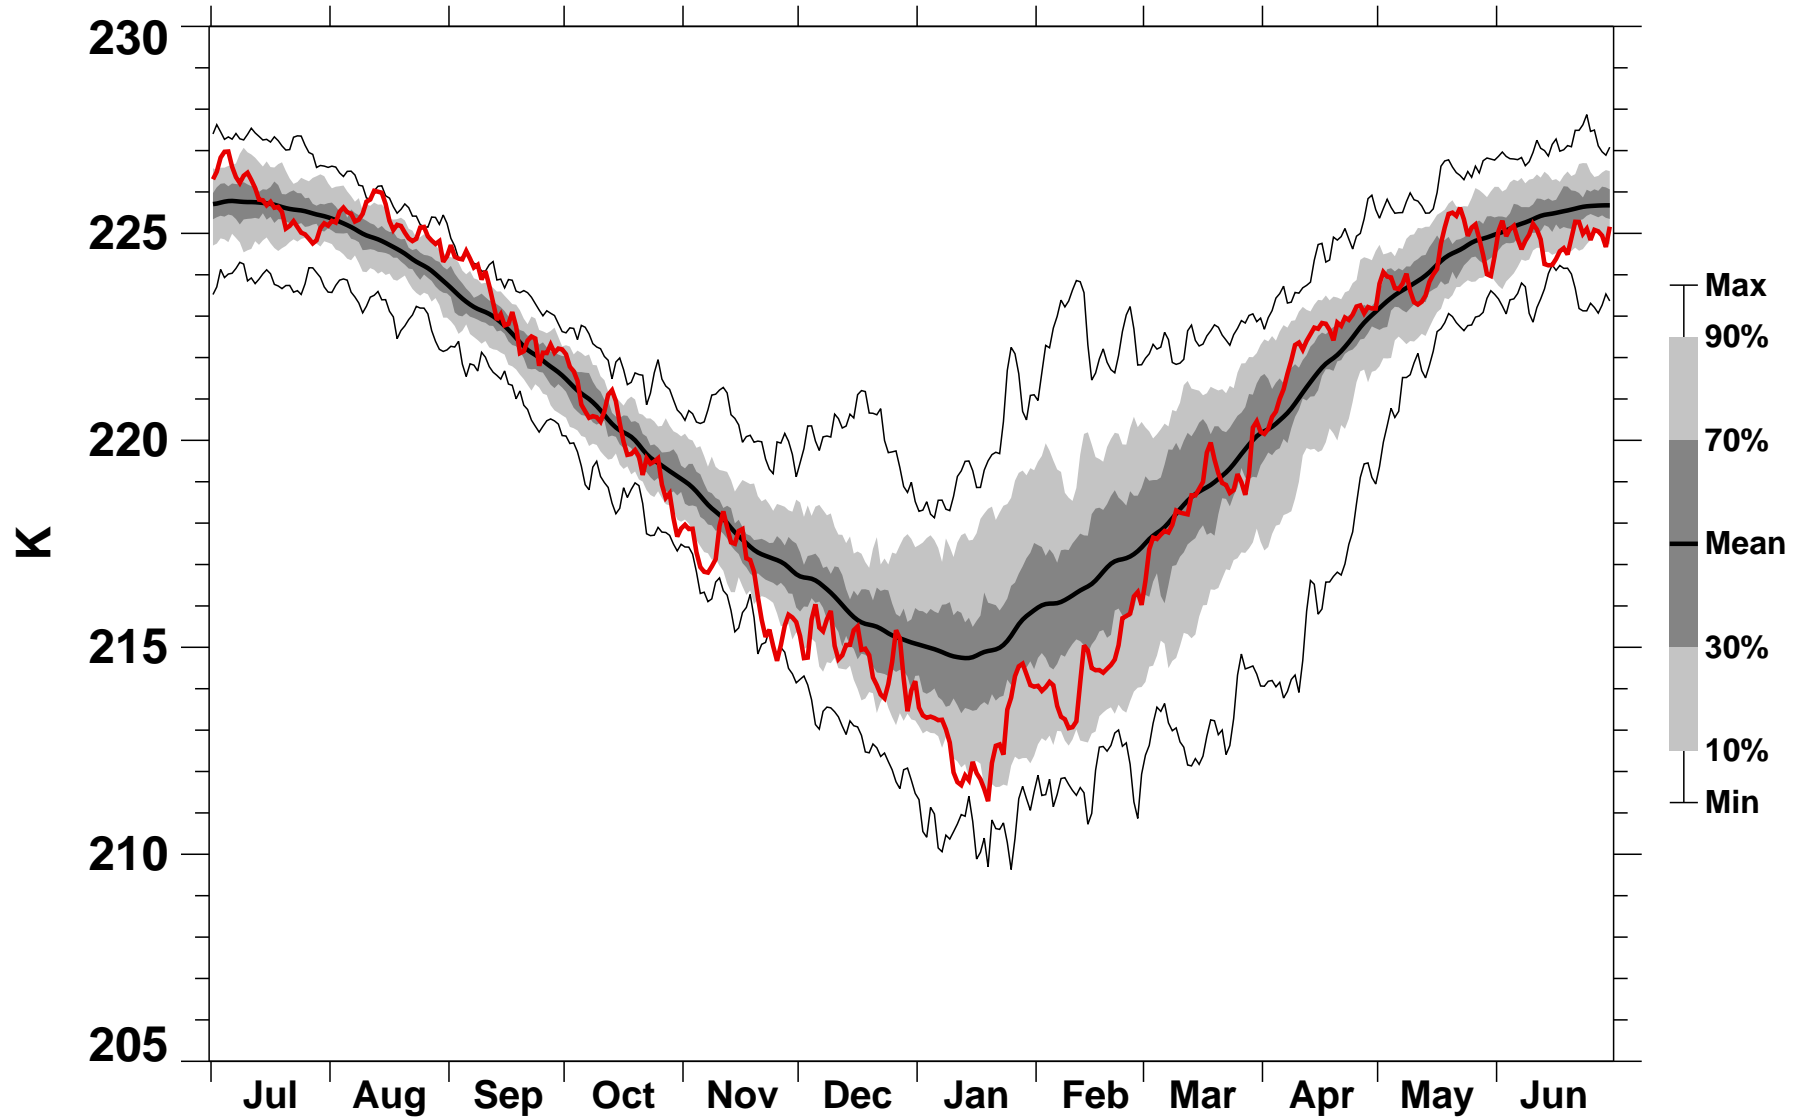

55-75°N Zonal Mean Temperature 150 hPa MERRA2

1978/1979-2022/2023

1982/1983