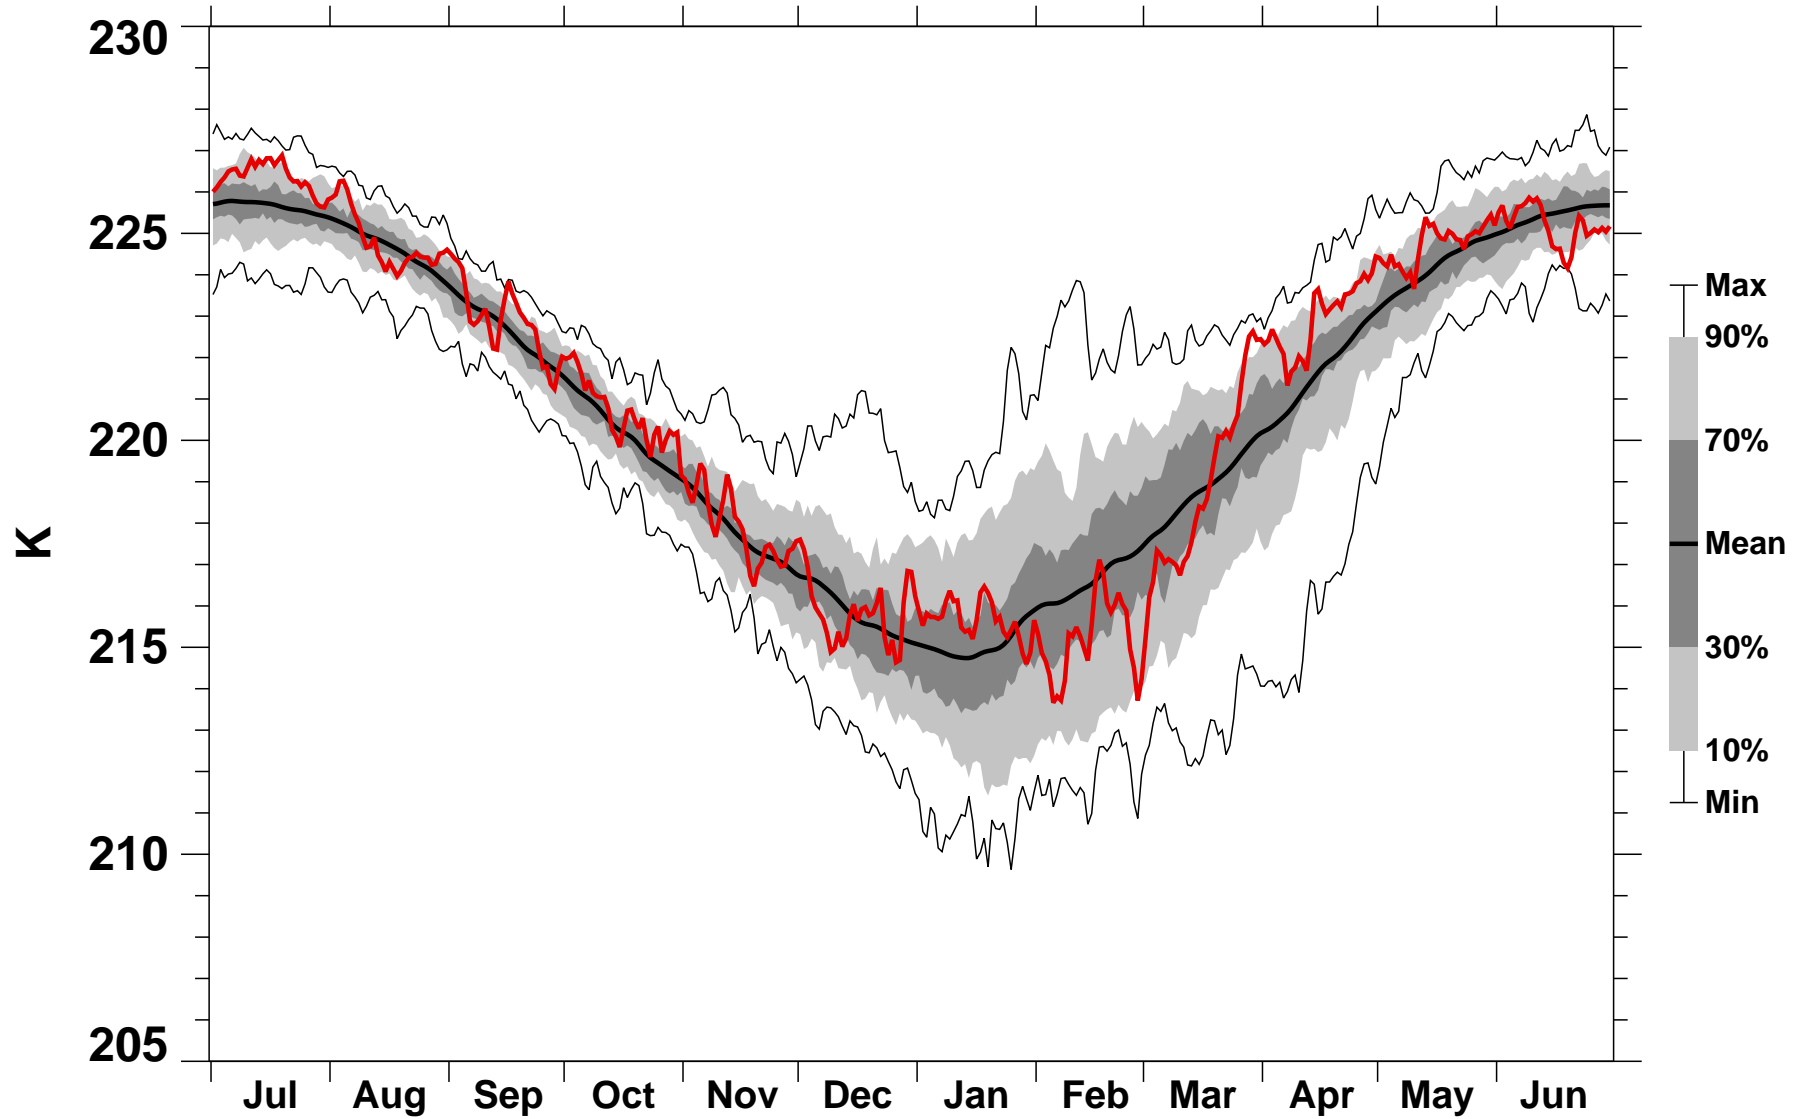

# 55-75°N Zonal Mean Temperature 150 hPa MERRA2

1978/1979–2022/2023

1985/1986