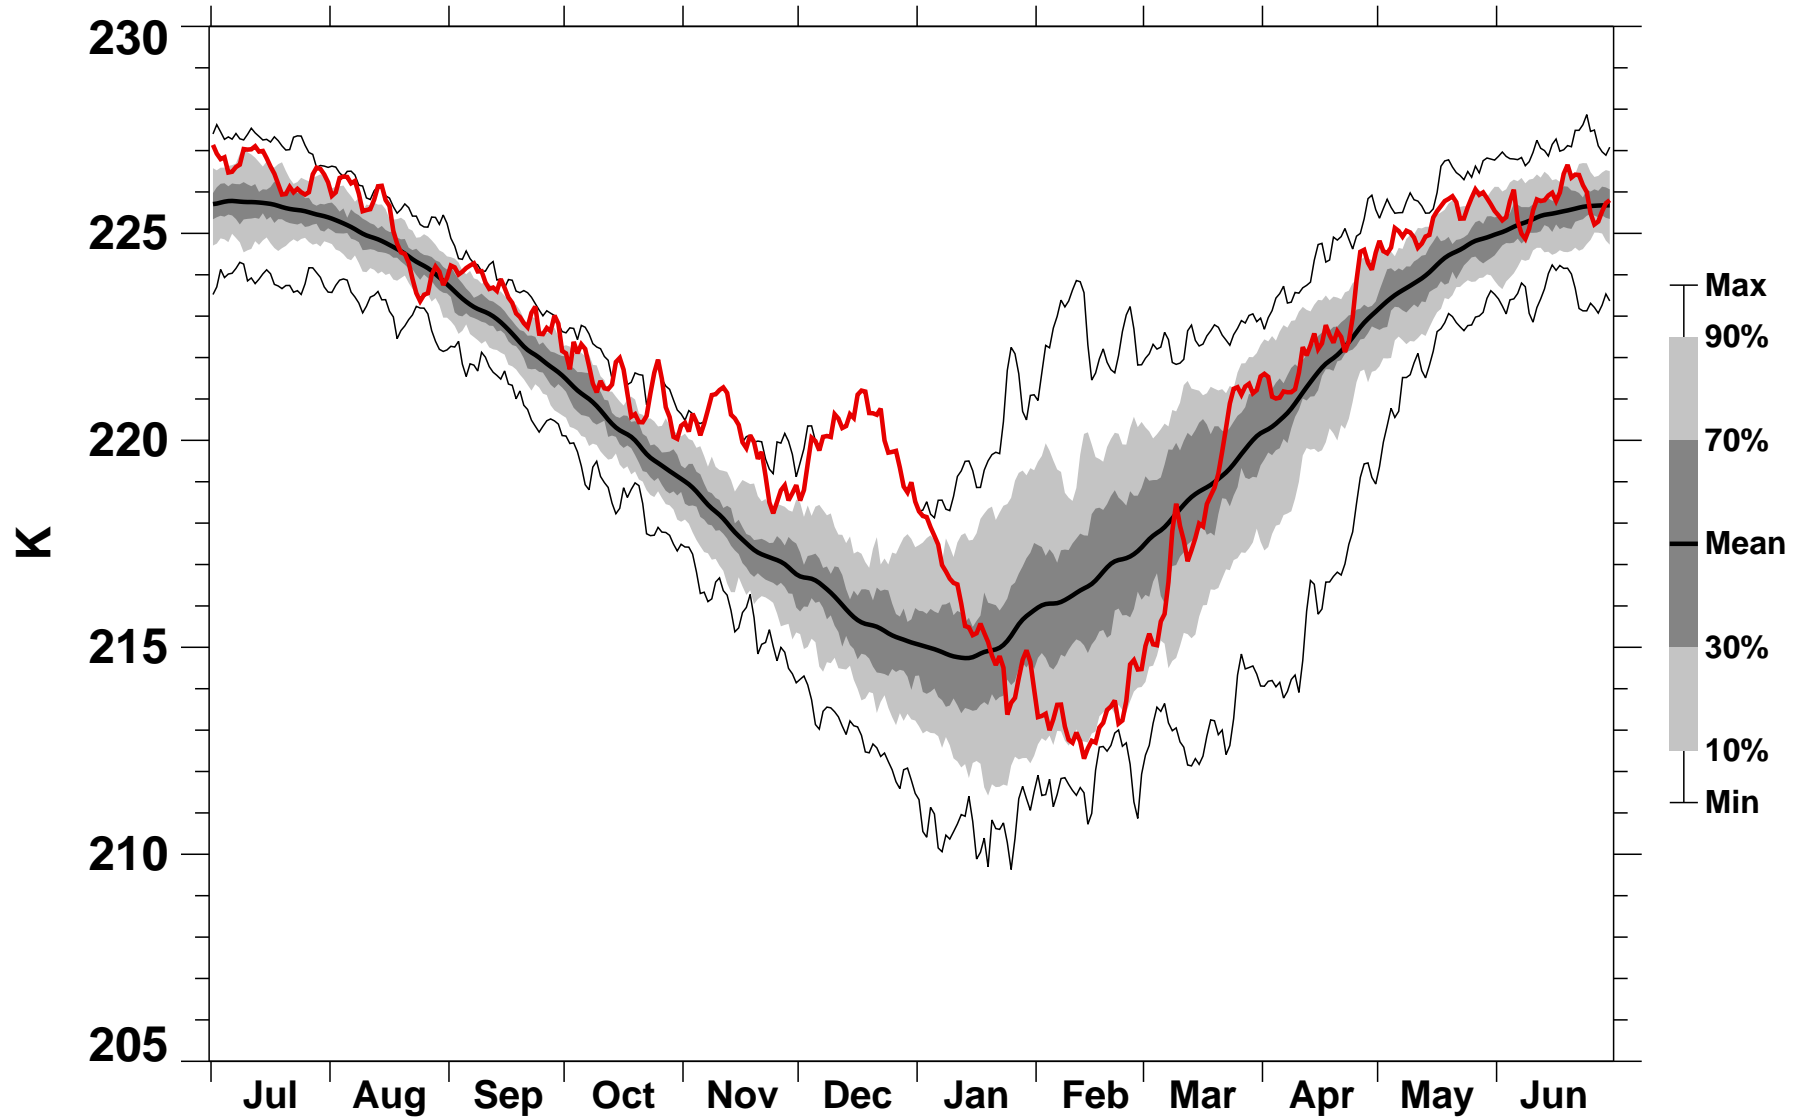

# 55-75°N Zonal Mean Temperature 150 hPa MERRA2

1978/1979–2022/2023

1987/1988