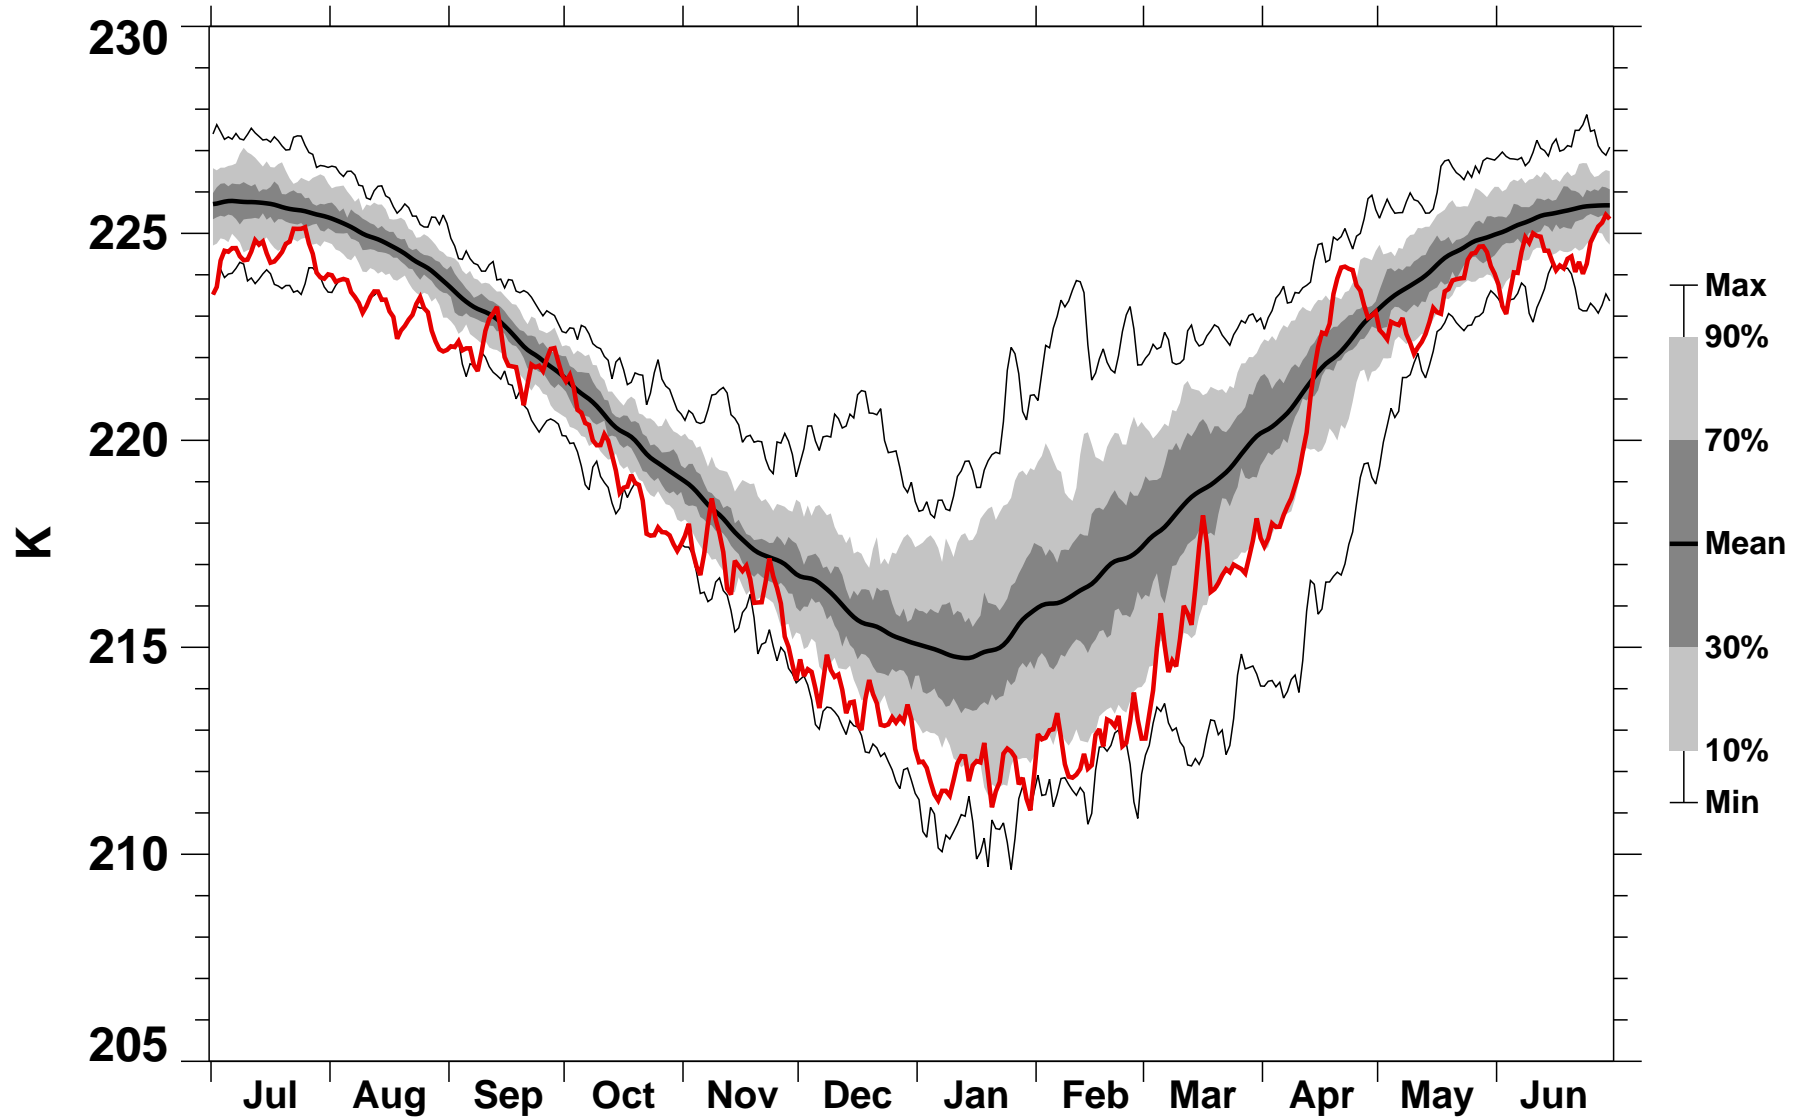

55-75°N Zonal Mean Temperature 150 hPa MERRA2

1978/1979-2022/2023

1995/1996