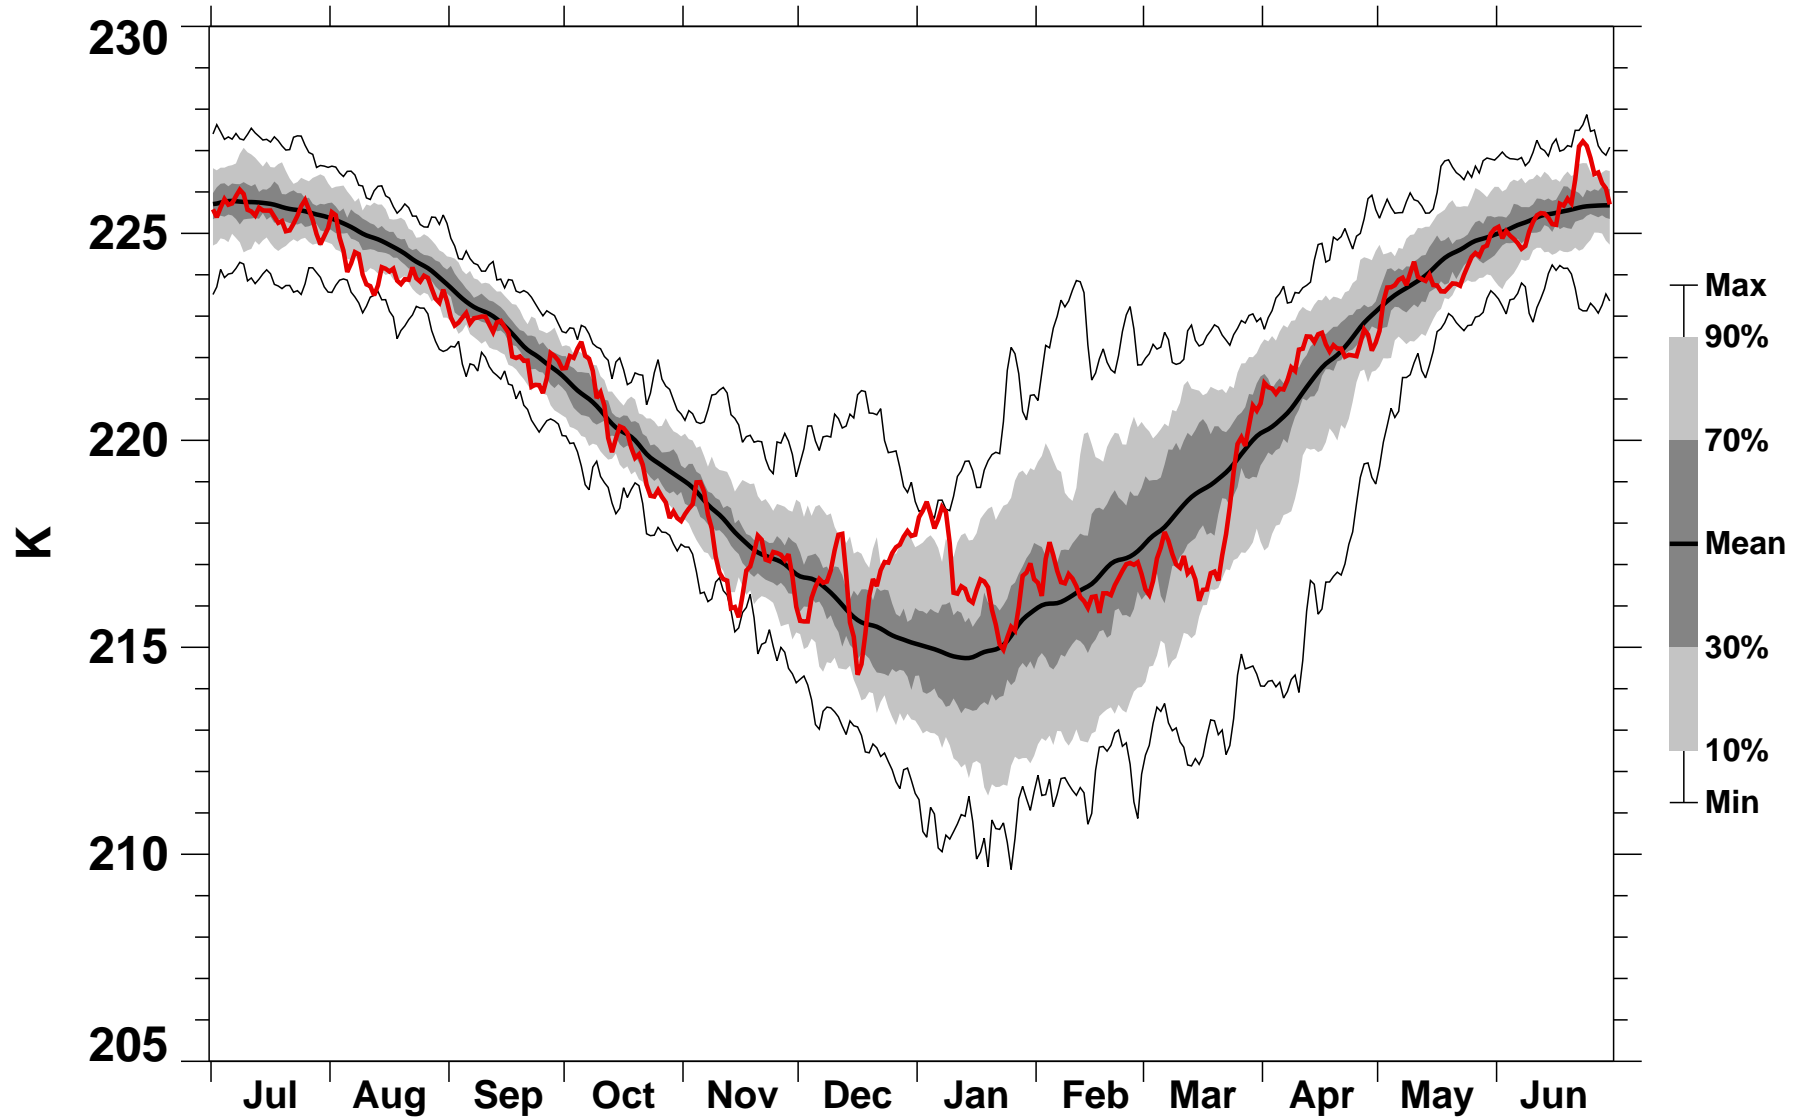

55-75°N Zonal Mean Temperature 150 hPa MERRA2

1978/1979–2022/2023

1997/1998