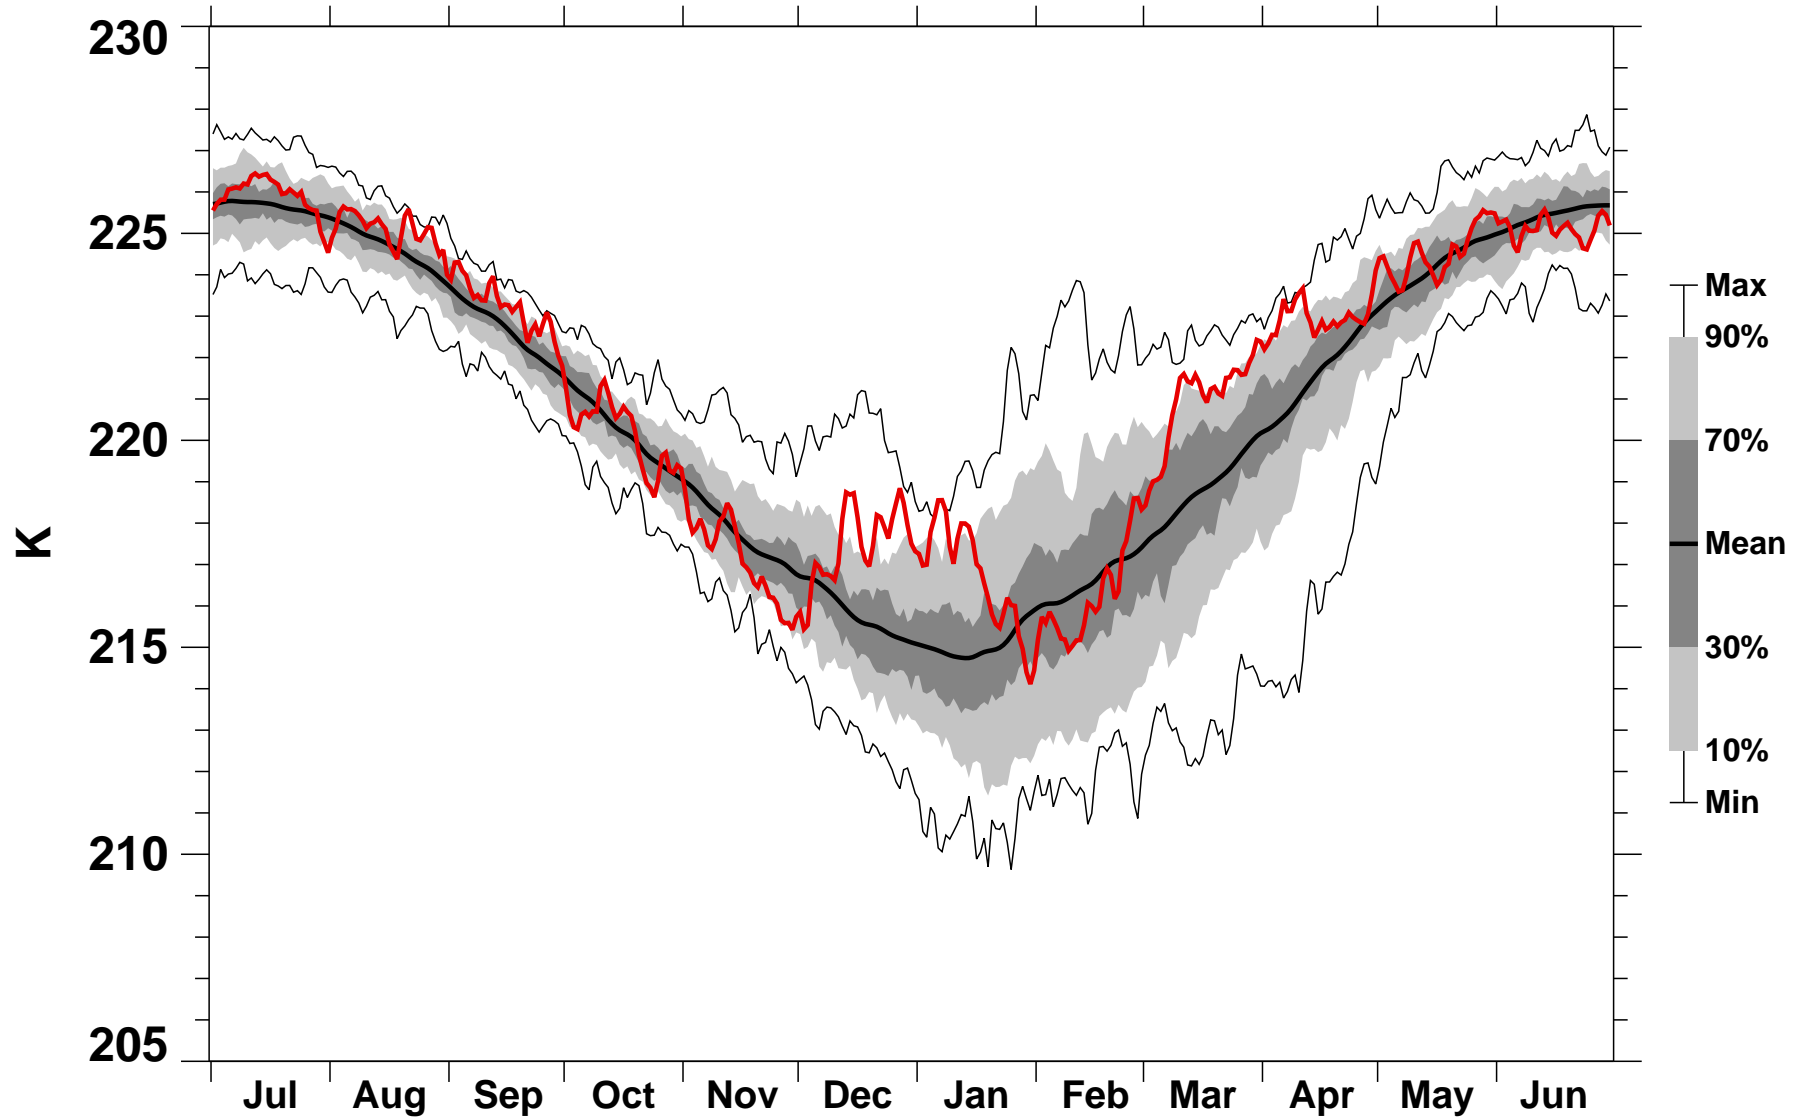

55-75°N Zonal Mean Temperature 150 hPa MERRA2

1978/1979–2022/2023

1998/1999