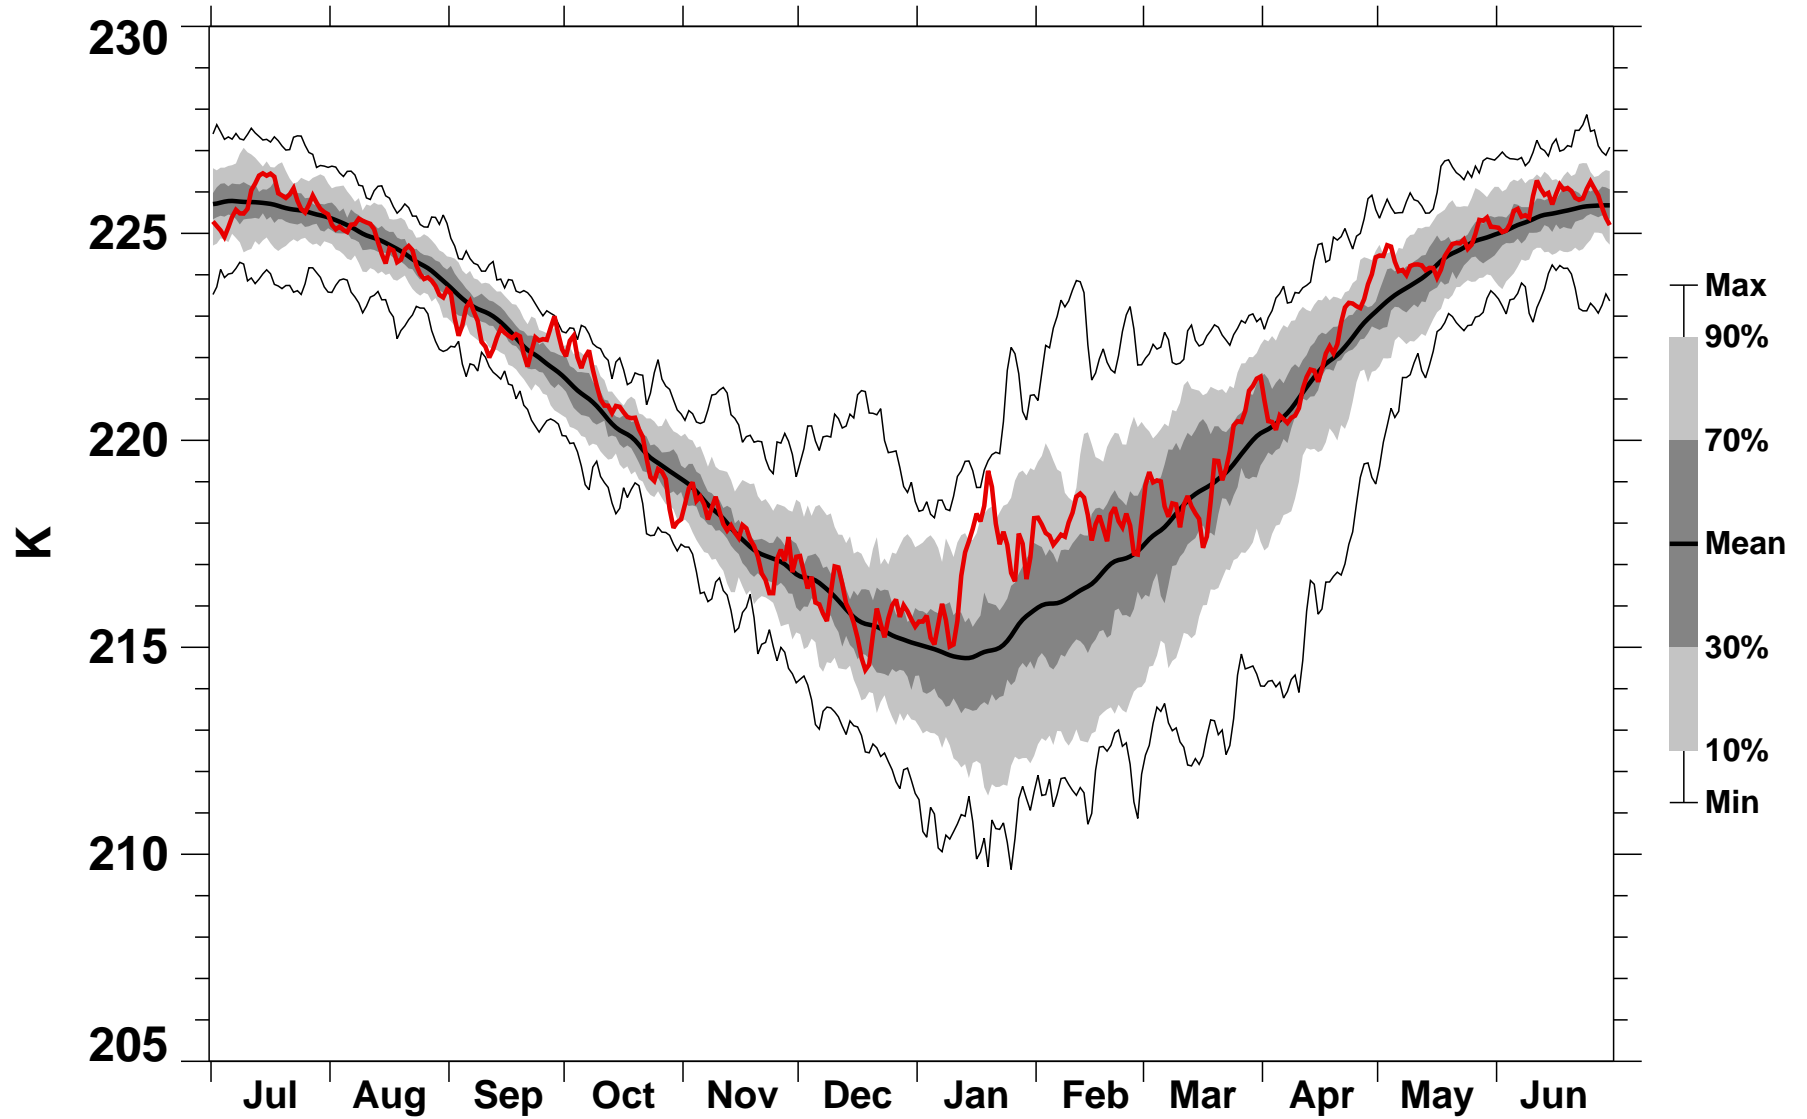

55-75°N Zonal Mean Temperature 150 hPa MERRA2

1978/1979–2022/2003

2002/2003