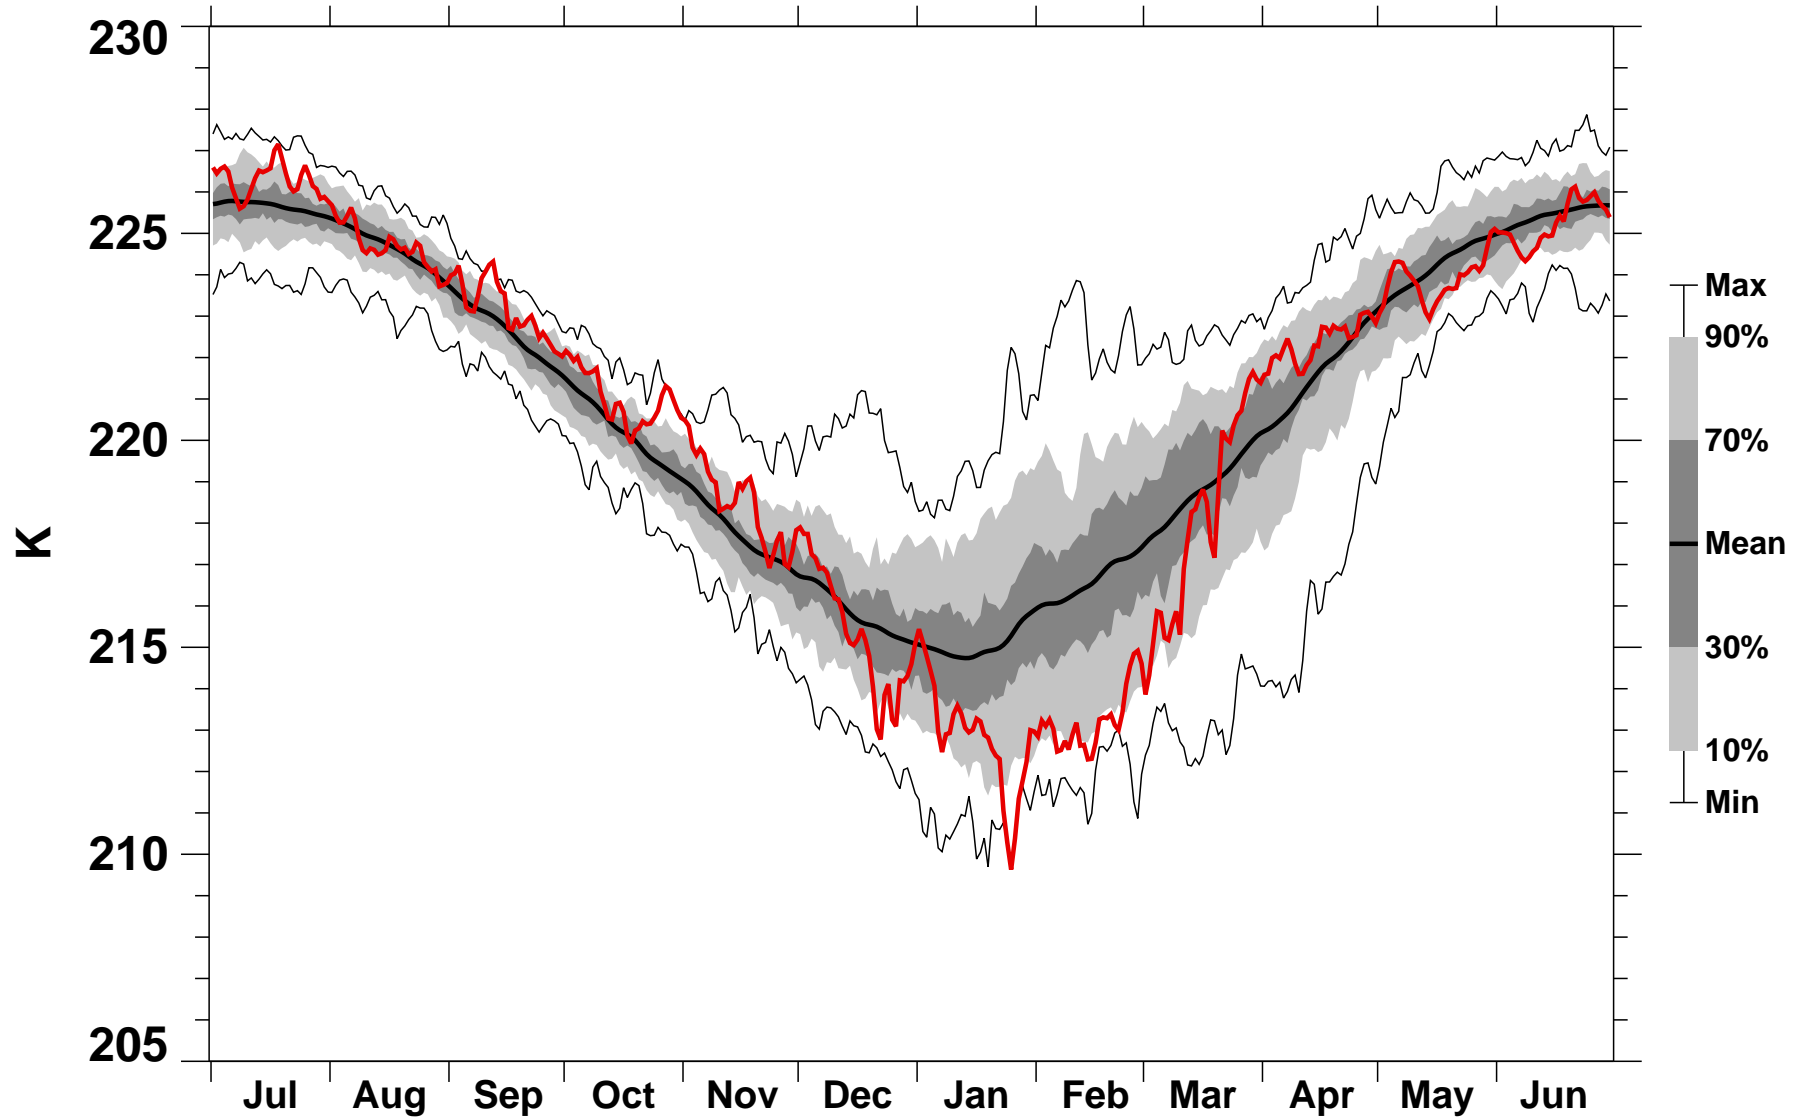

55-75°N Zonal Mean Temperature 150 hPa MERRA2

1978/1979–2022/2023

2004/2005