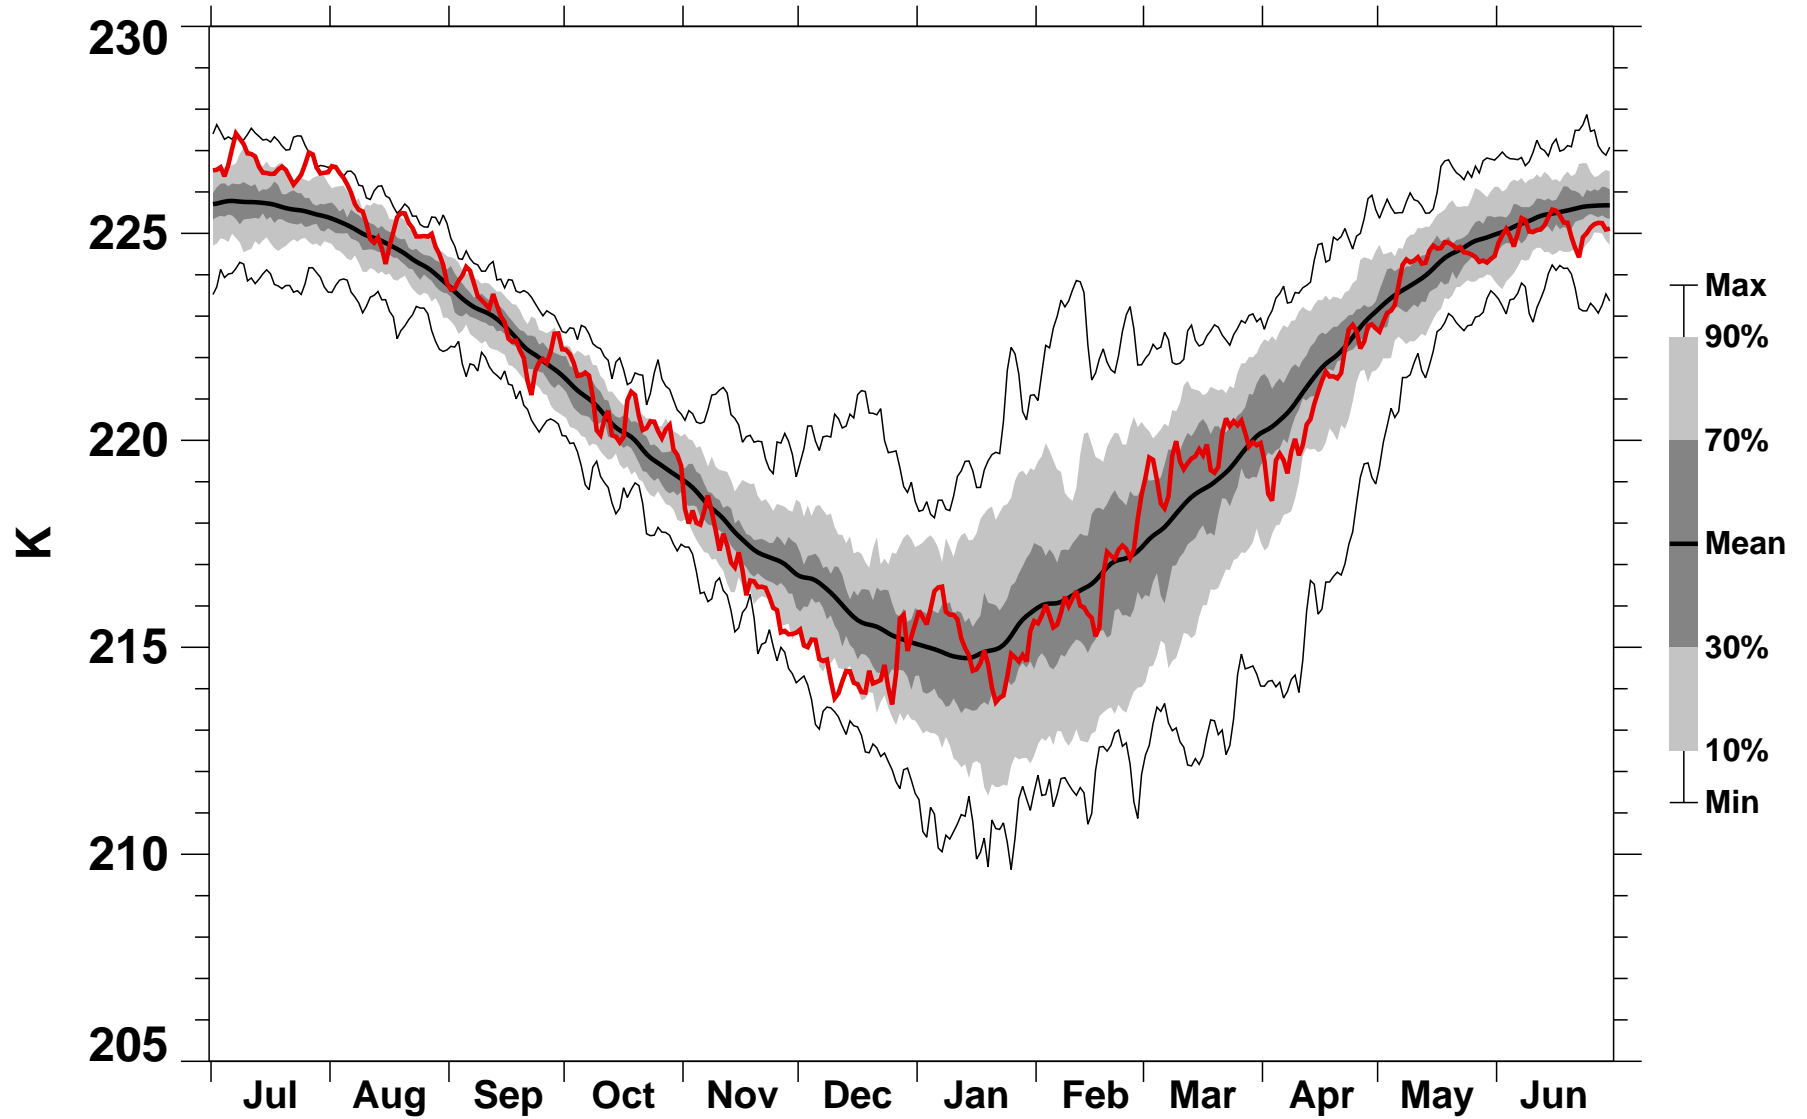

55-75°N Zonal Mean Temperature 150 hPa MERRA2

1978/1979–2022/2023

2006/2007