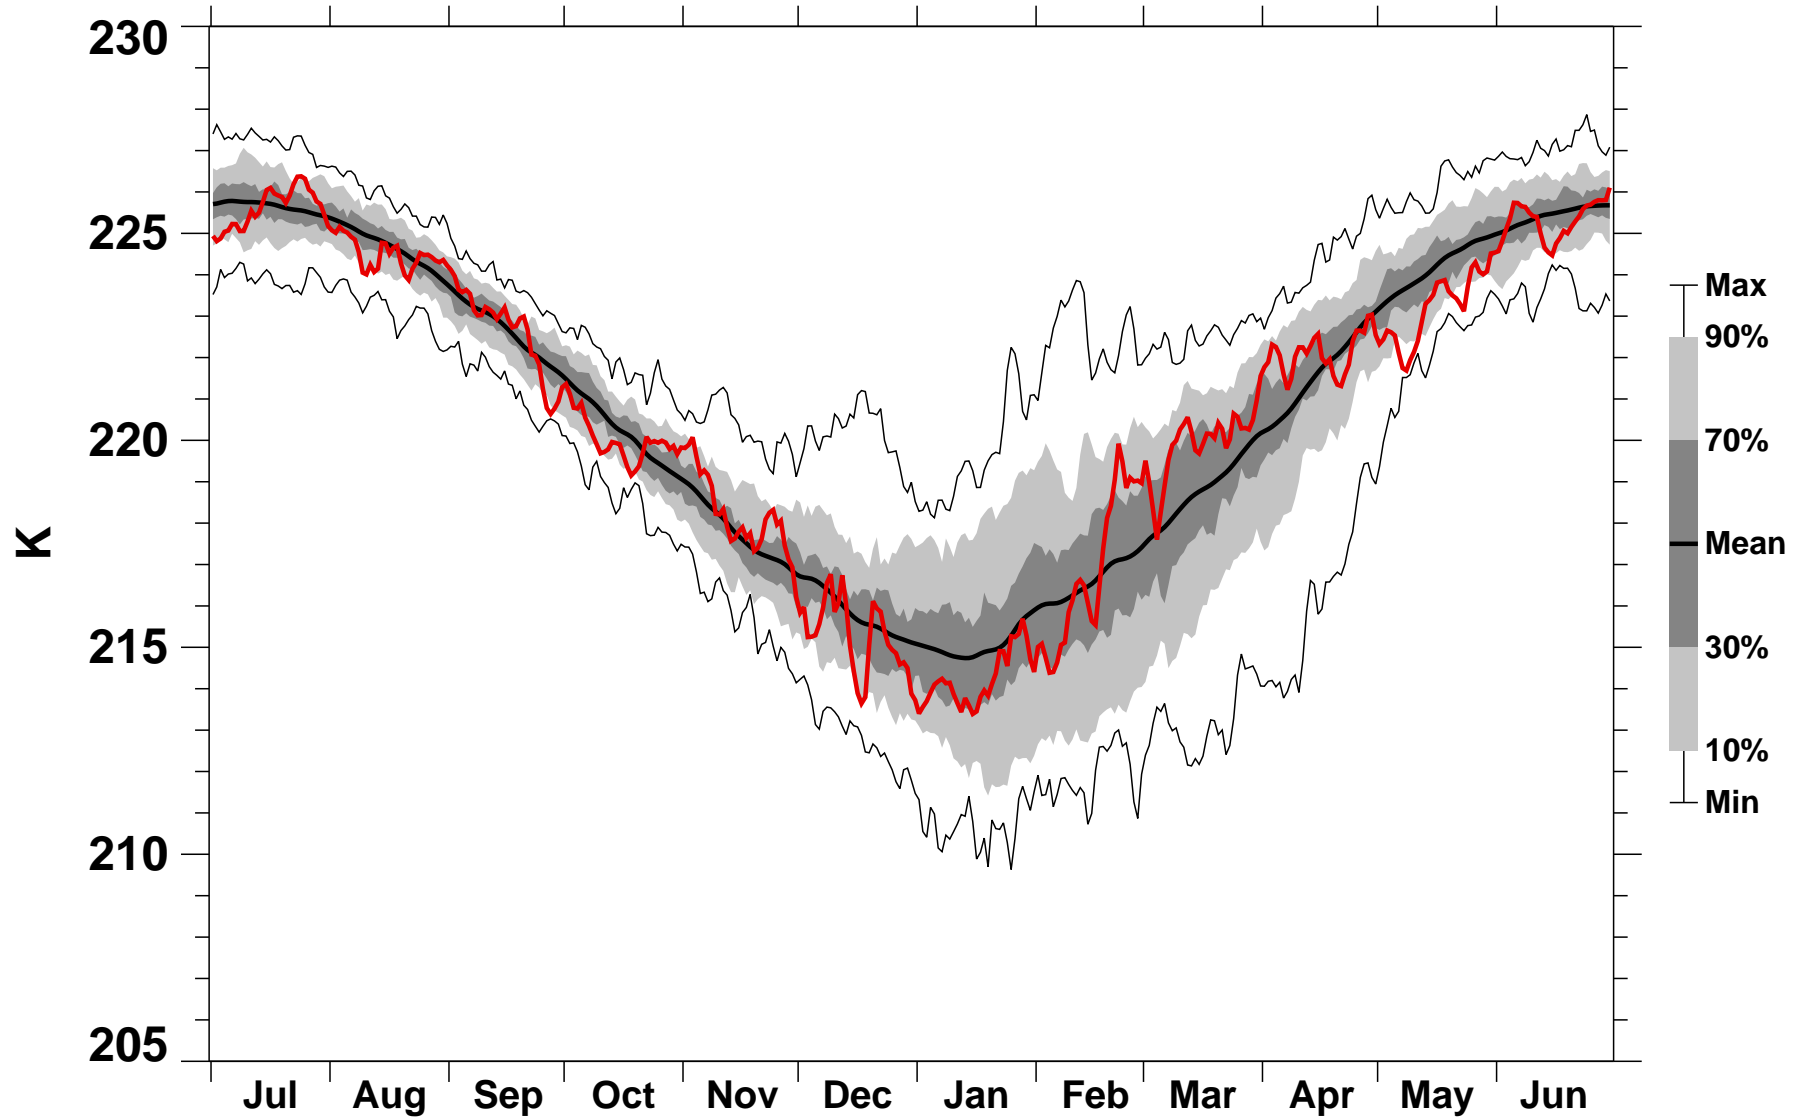

55-75°N Zonal Mean Temperature 150 hPa MERRA2

1978/1979–2022/2023

2007/2008