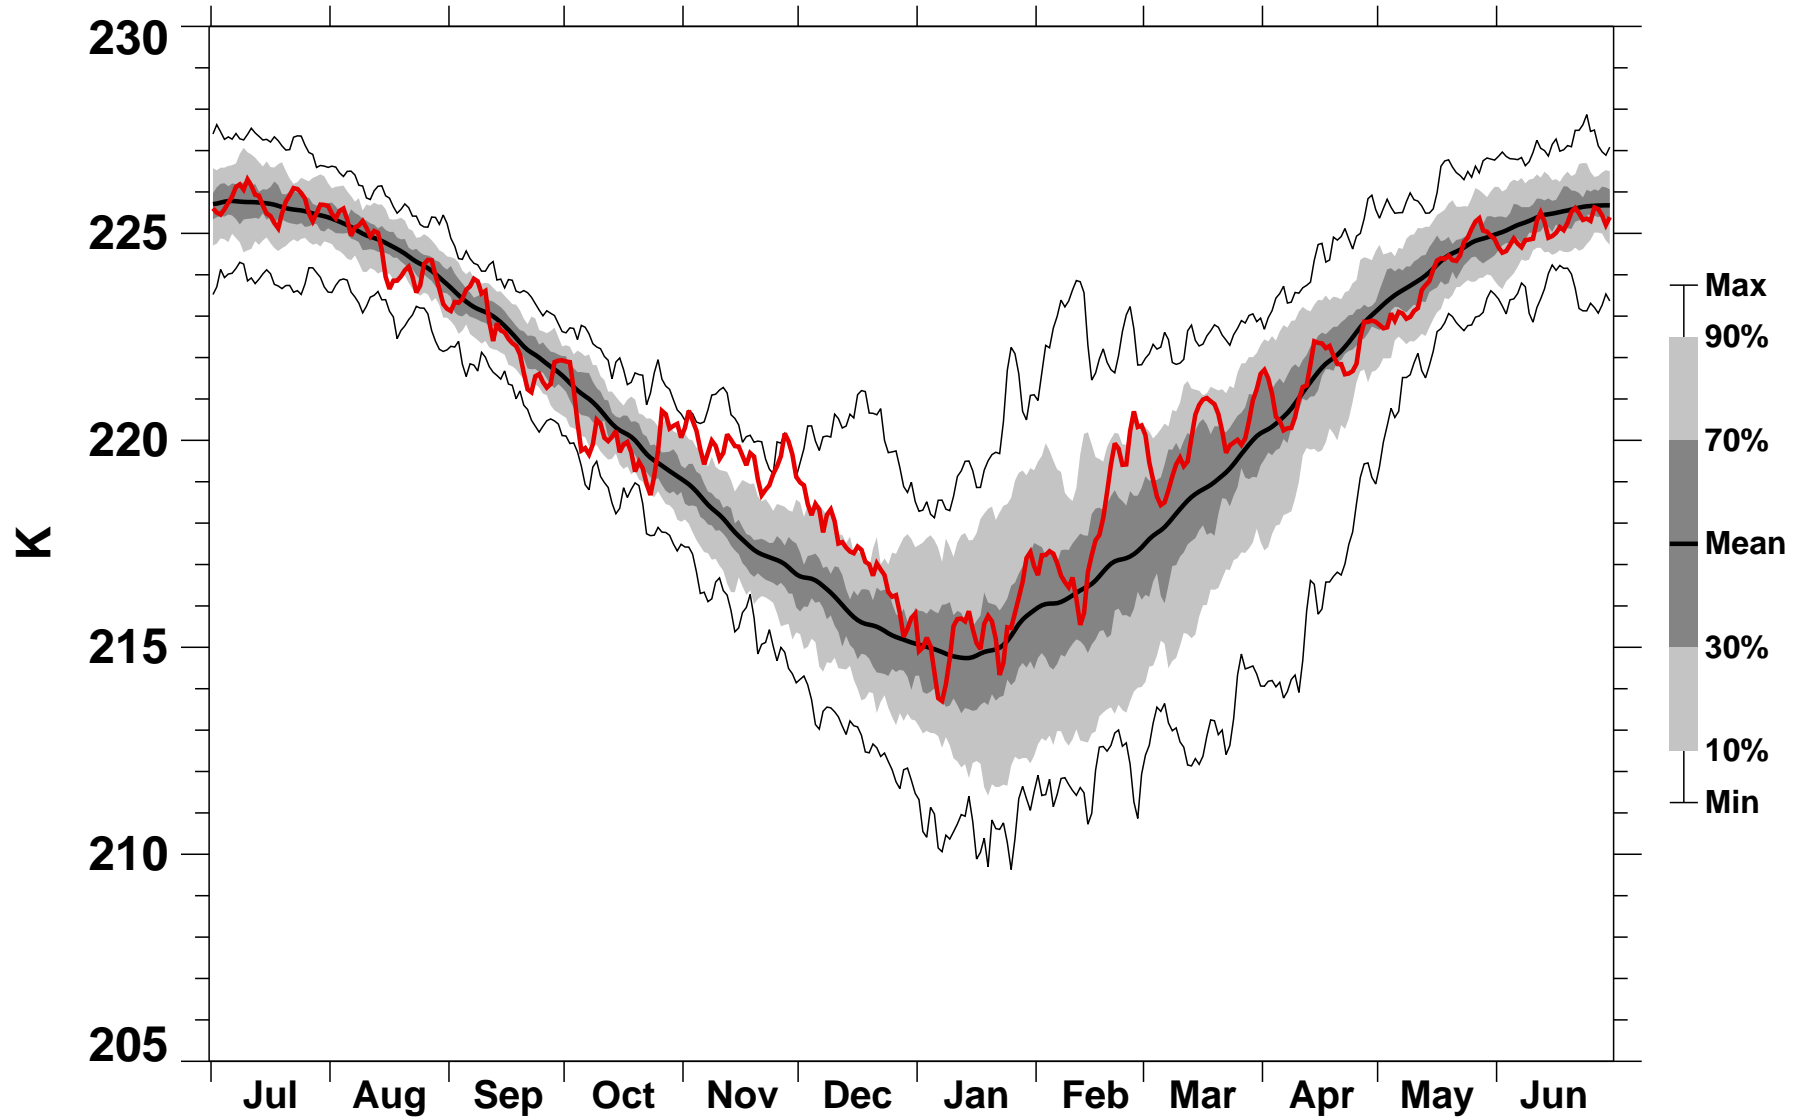

# 55-75°N Zonal Mean Temperature 150 hPa MERRA2

1978/1979-2022/2023

2016/2017