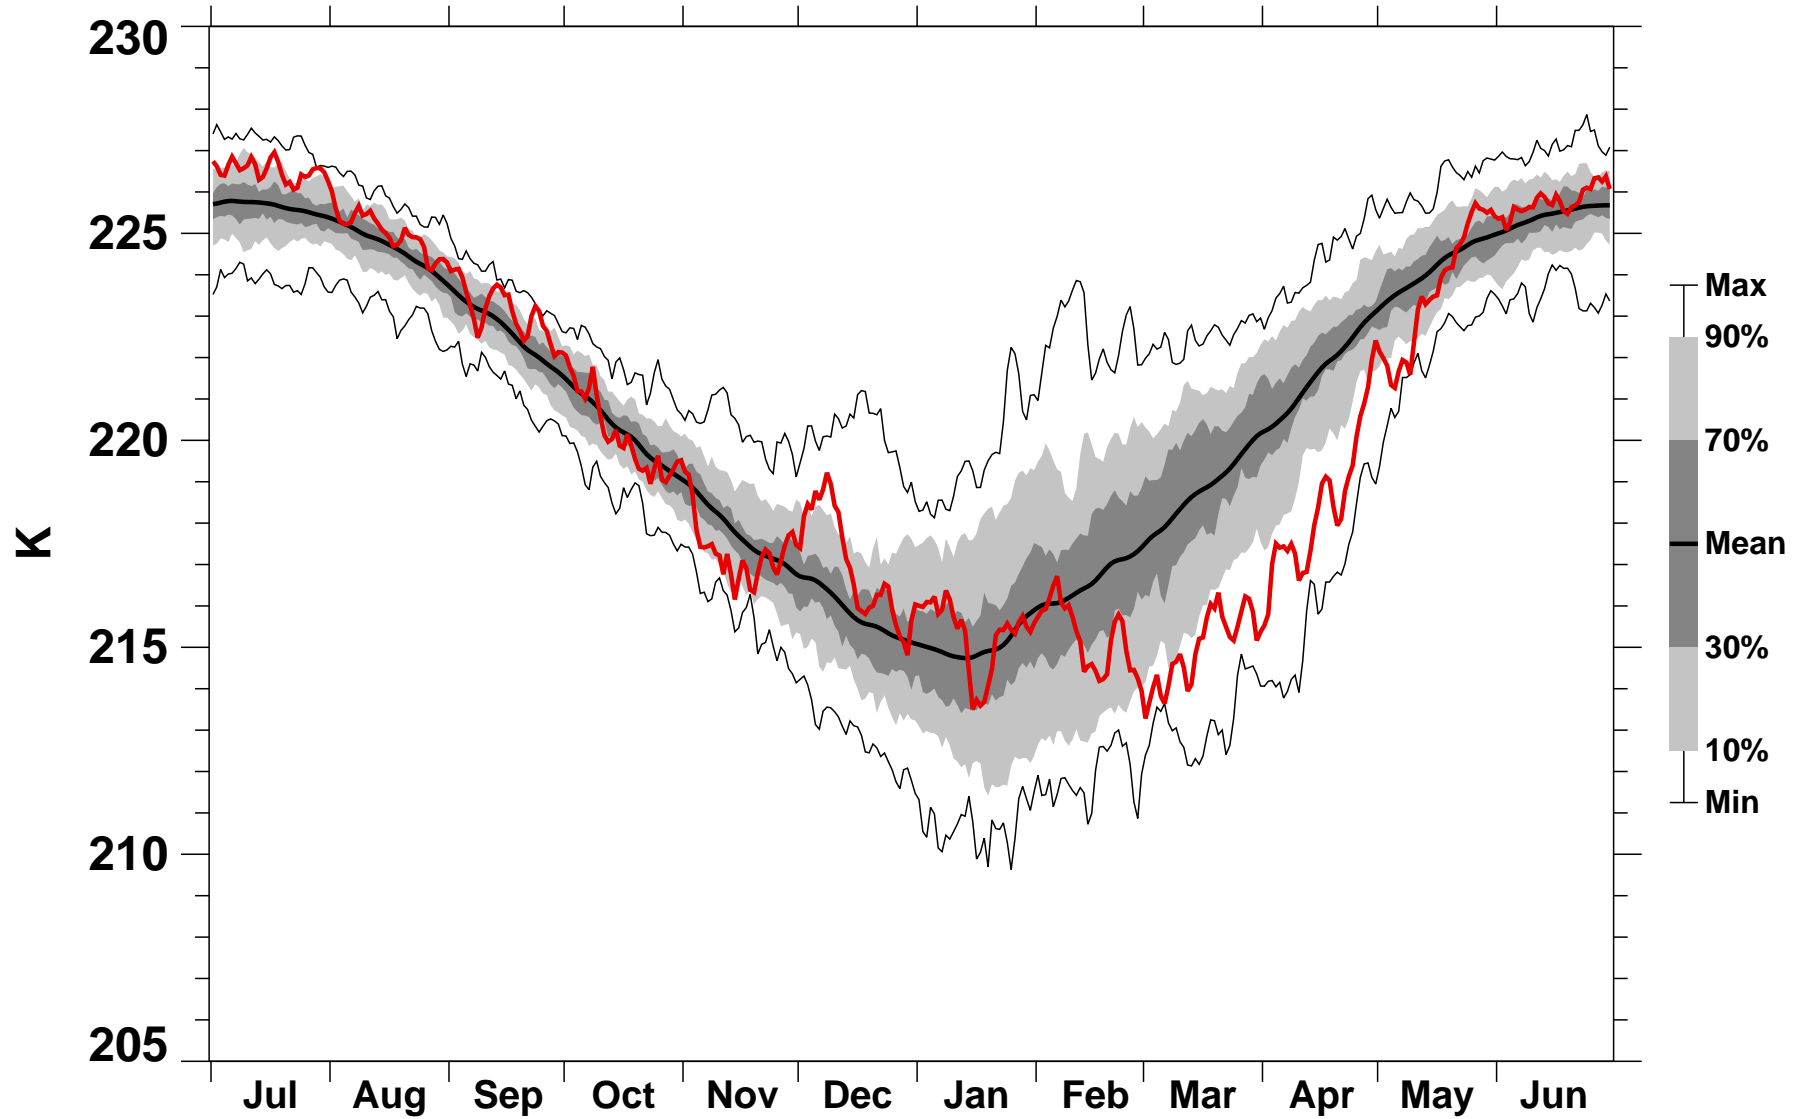

55-75°N Zonal Mean Temperature 150 hPa MERRA2

1978/1979–2022/2023

2019/2020