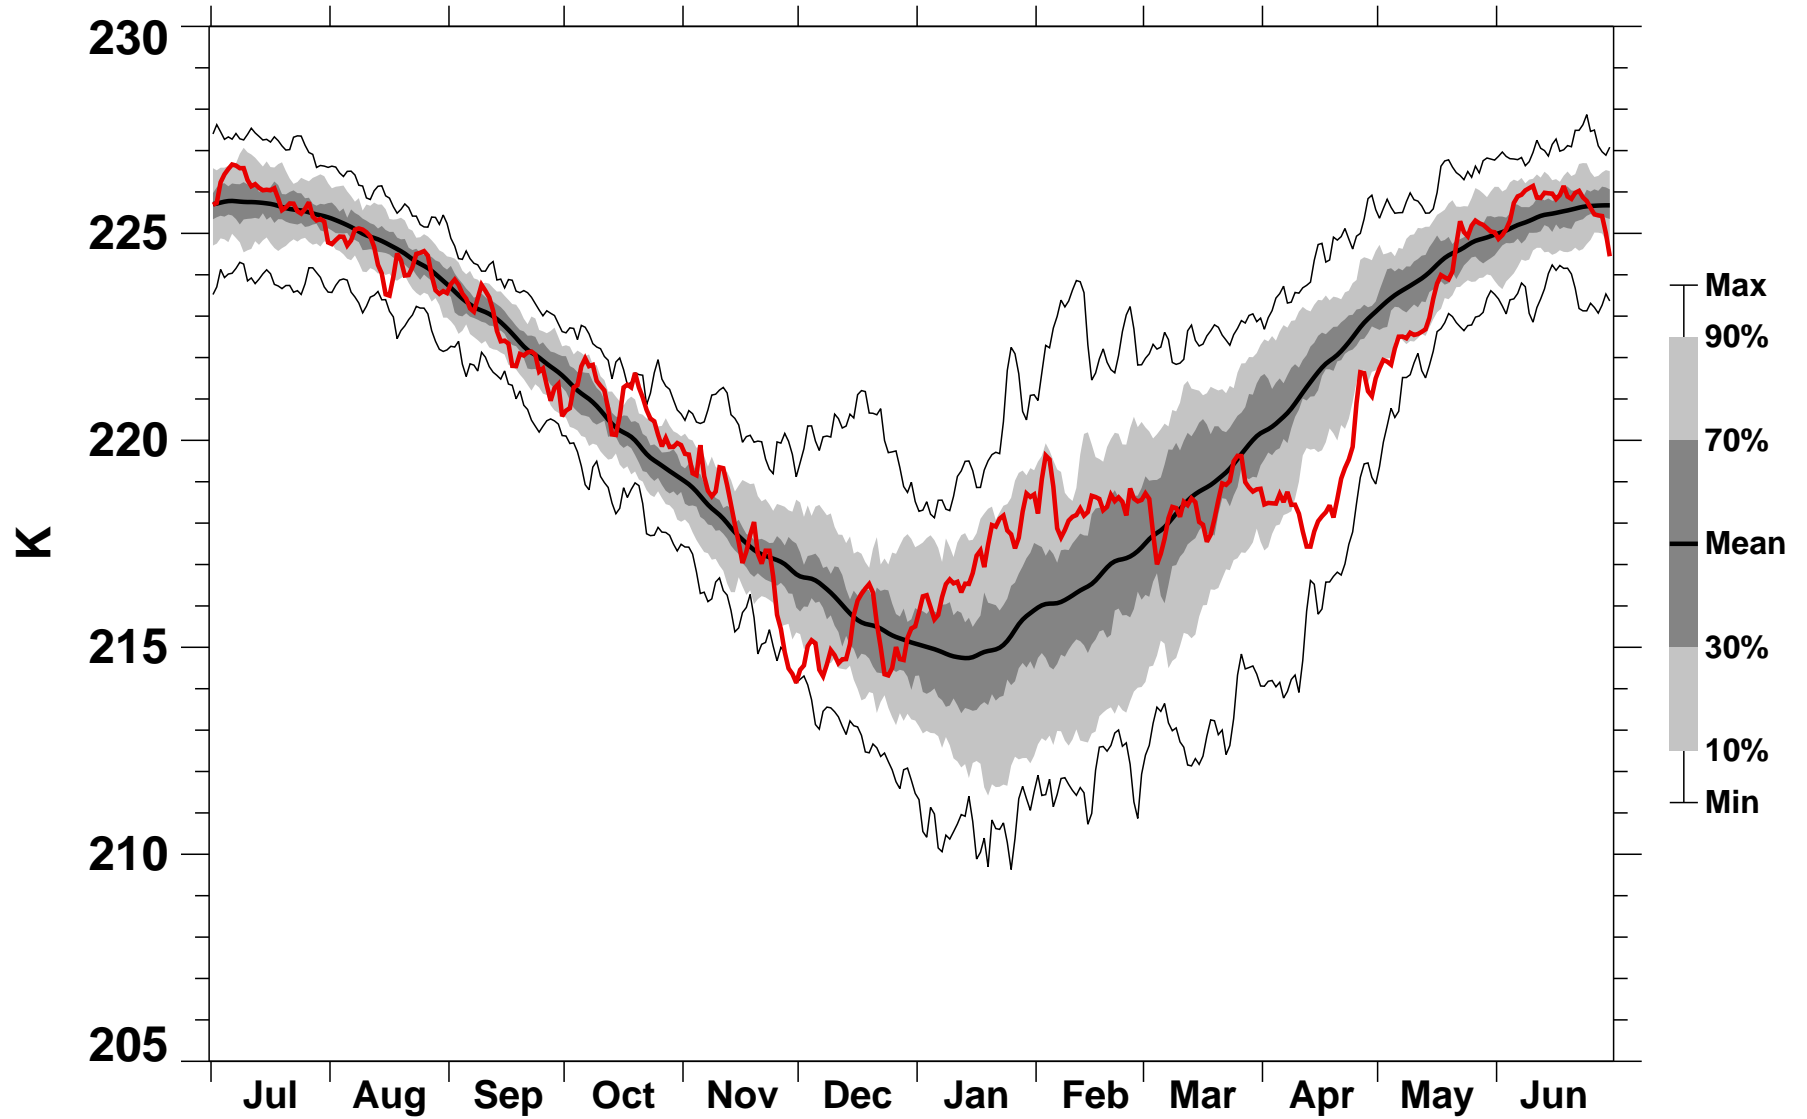

55-75°N Zonal Mean Temperature 150 hPa MERRA2

1978/1979–2022/2023

2020/2021