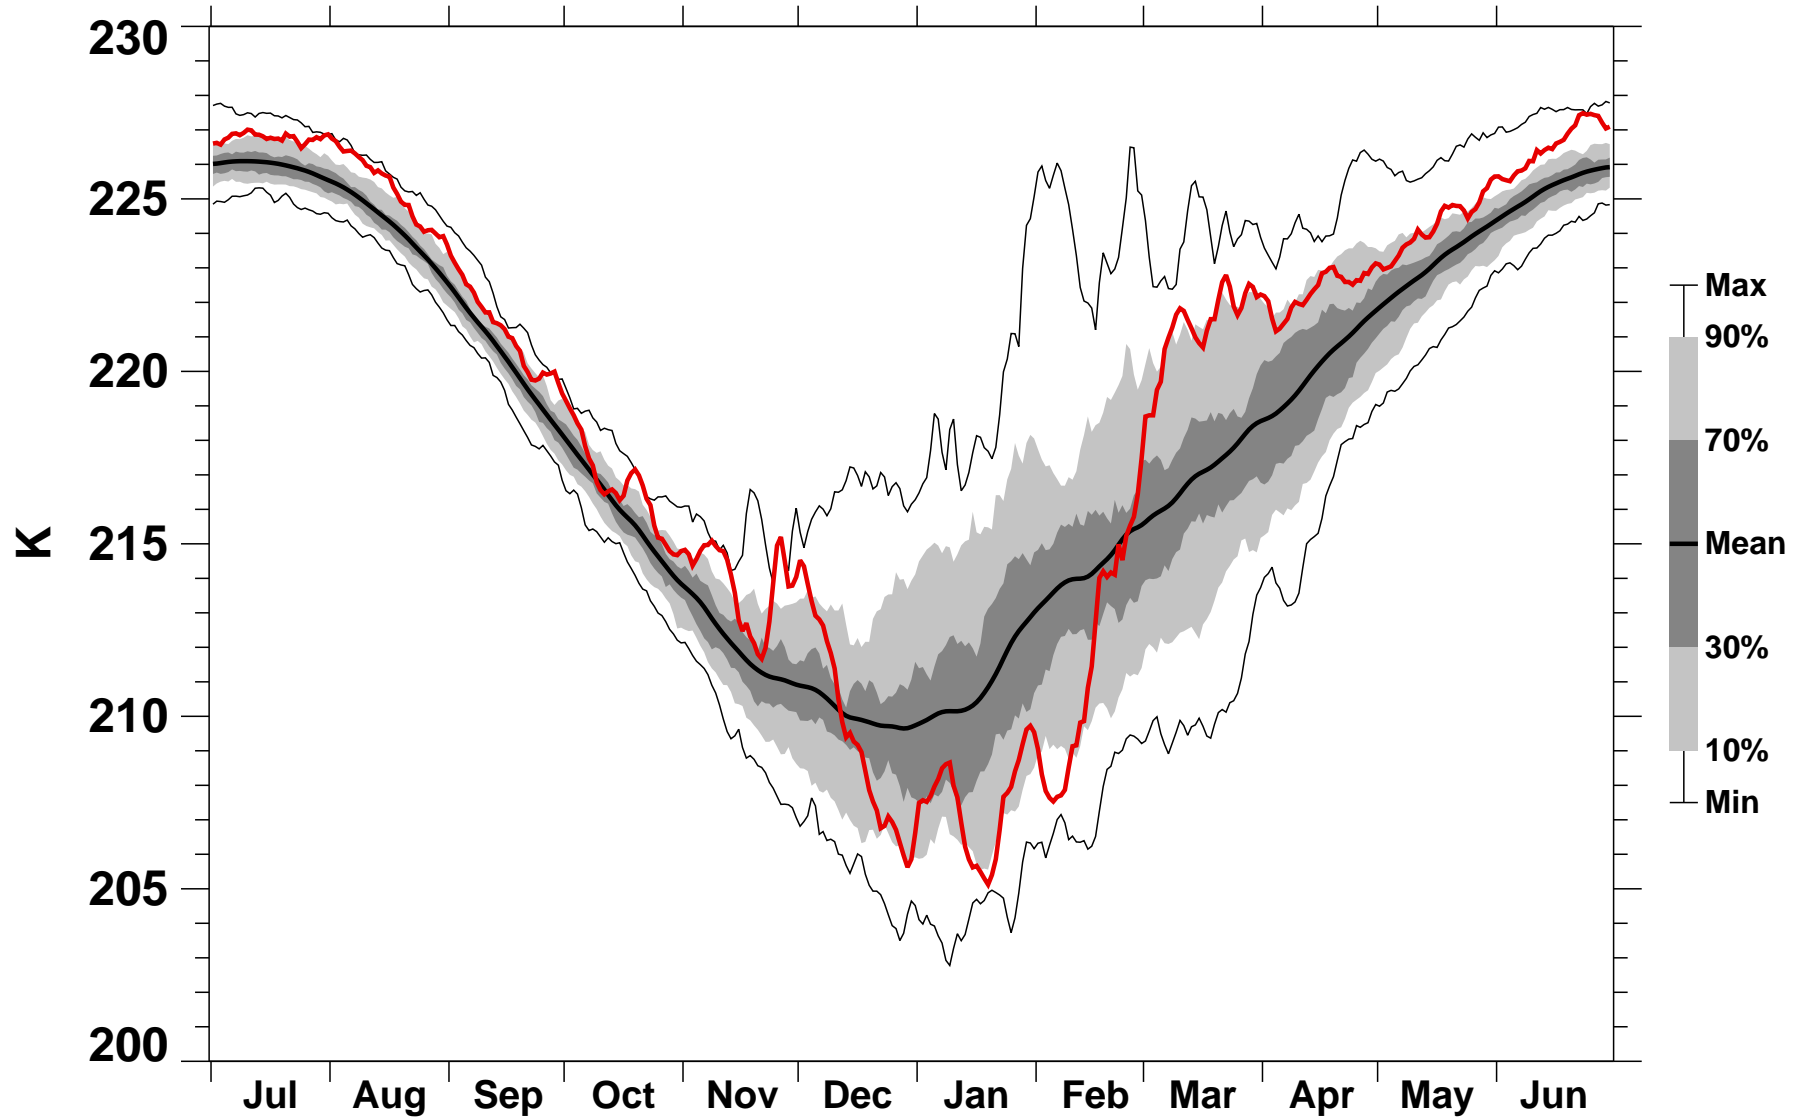

# 55-75°N Zonal Mean Temperature 50 hPa MERRA2

1978/1979–2022/2023

1979/1980