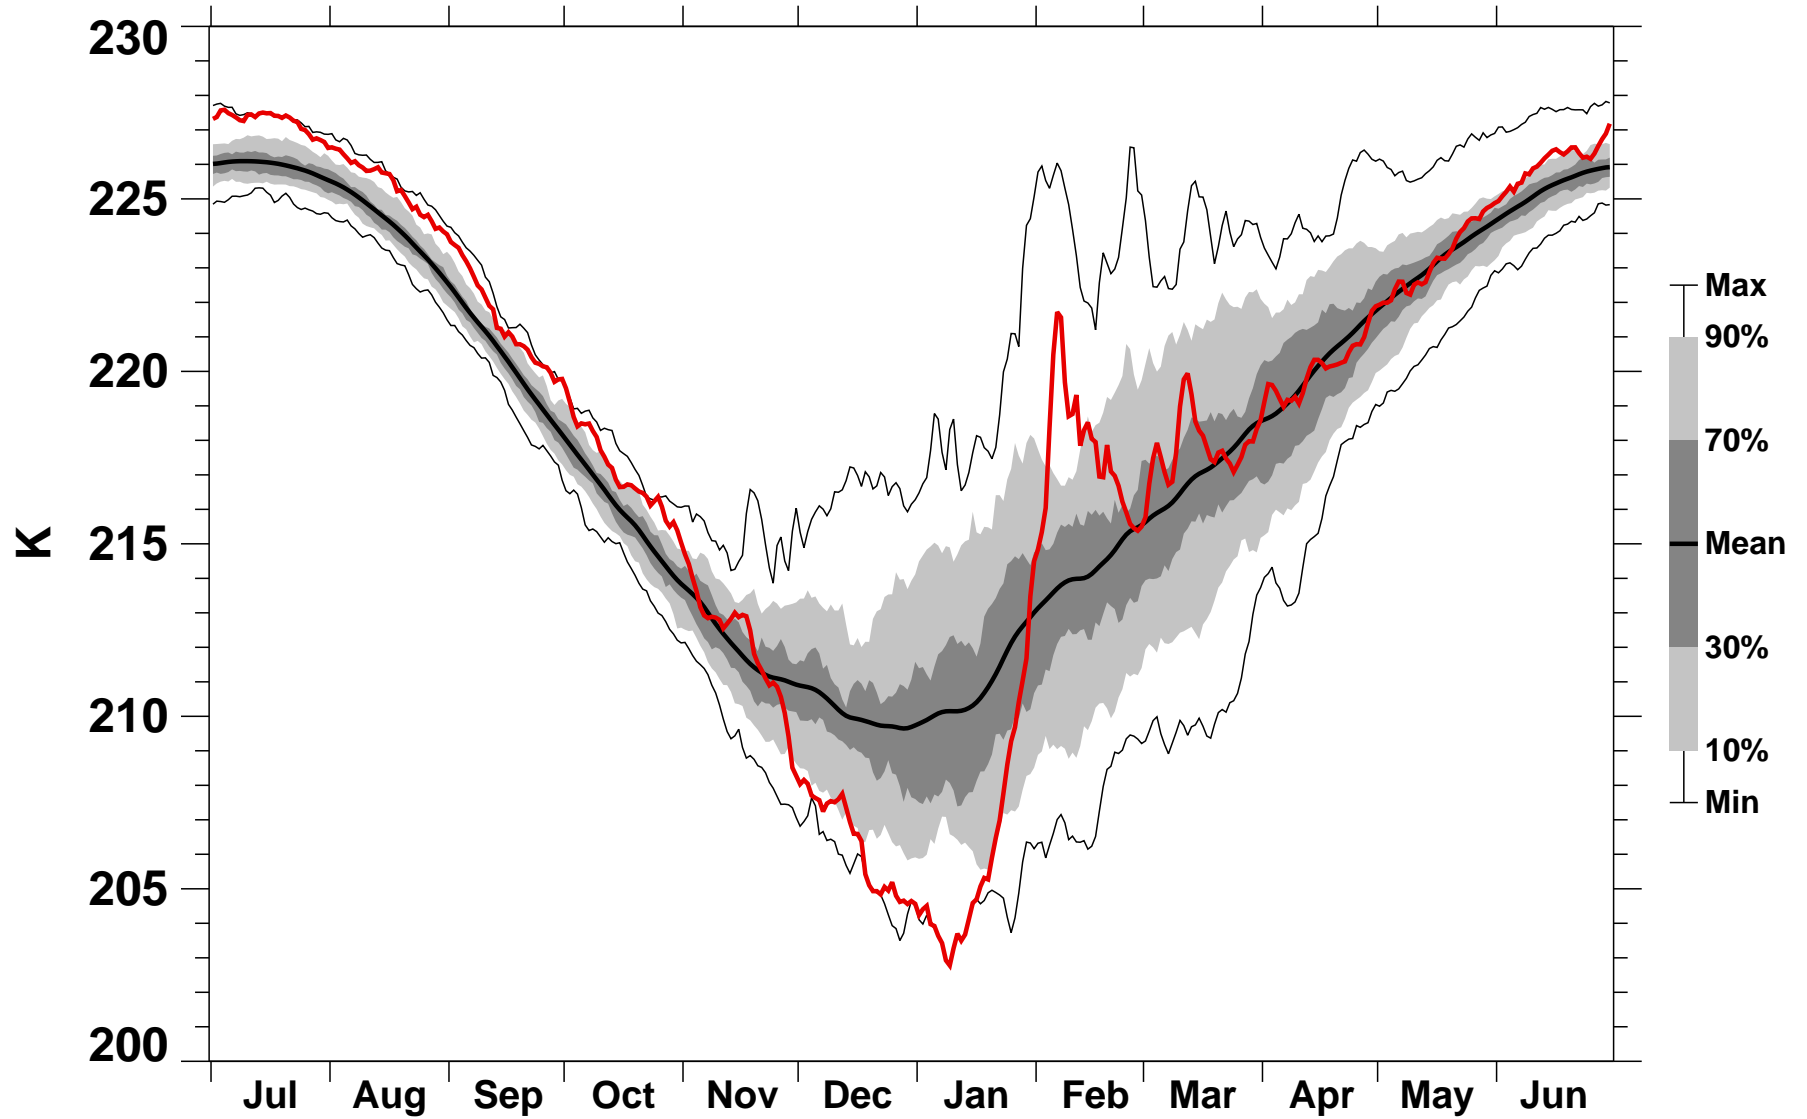

55-75°N Zonal Mean Temperature 50 hPa MERRA2

1978/1979-2022/2023

1980/1981