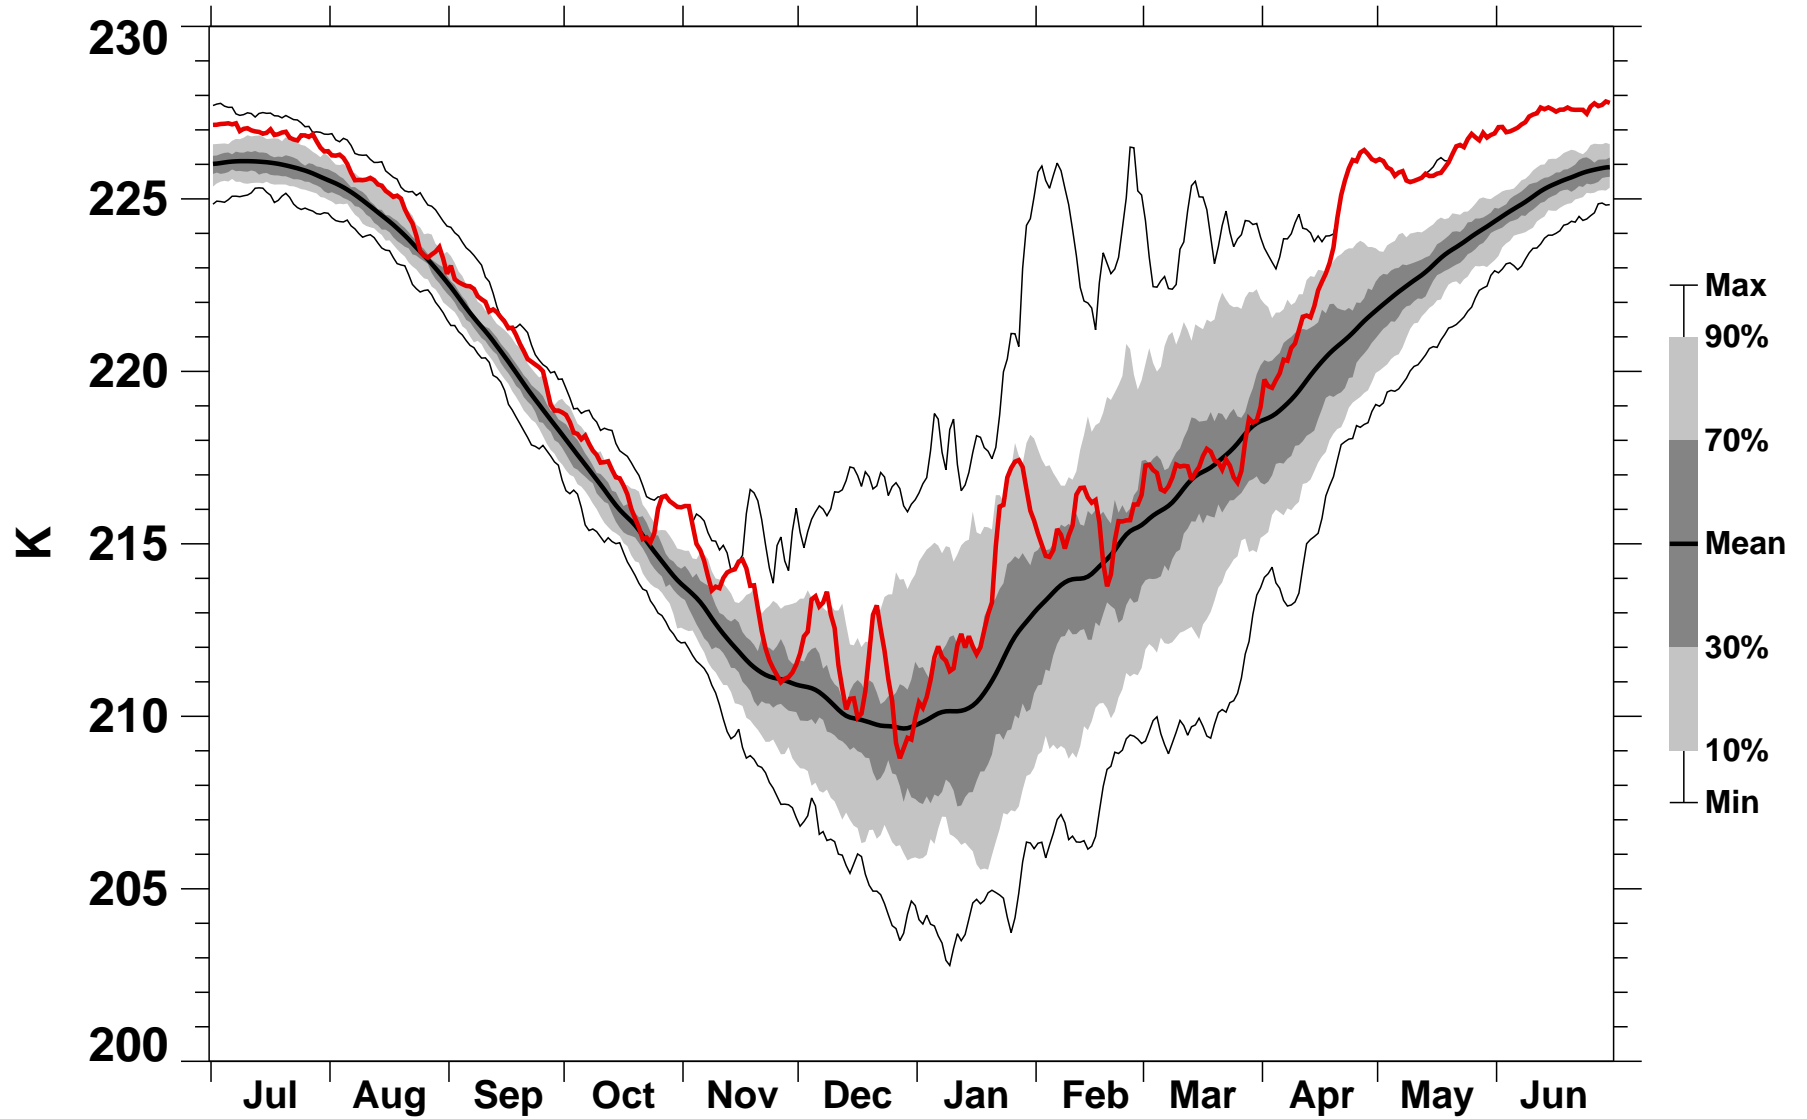

# 55-75°N Zonal Mean Temperature 50 hPa MERRA2

1978/1979-2022/2023

1981/1982