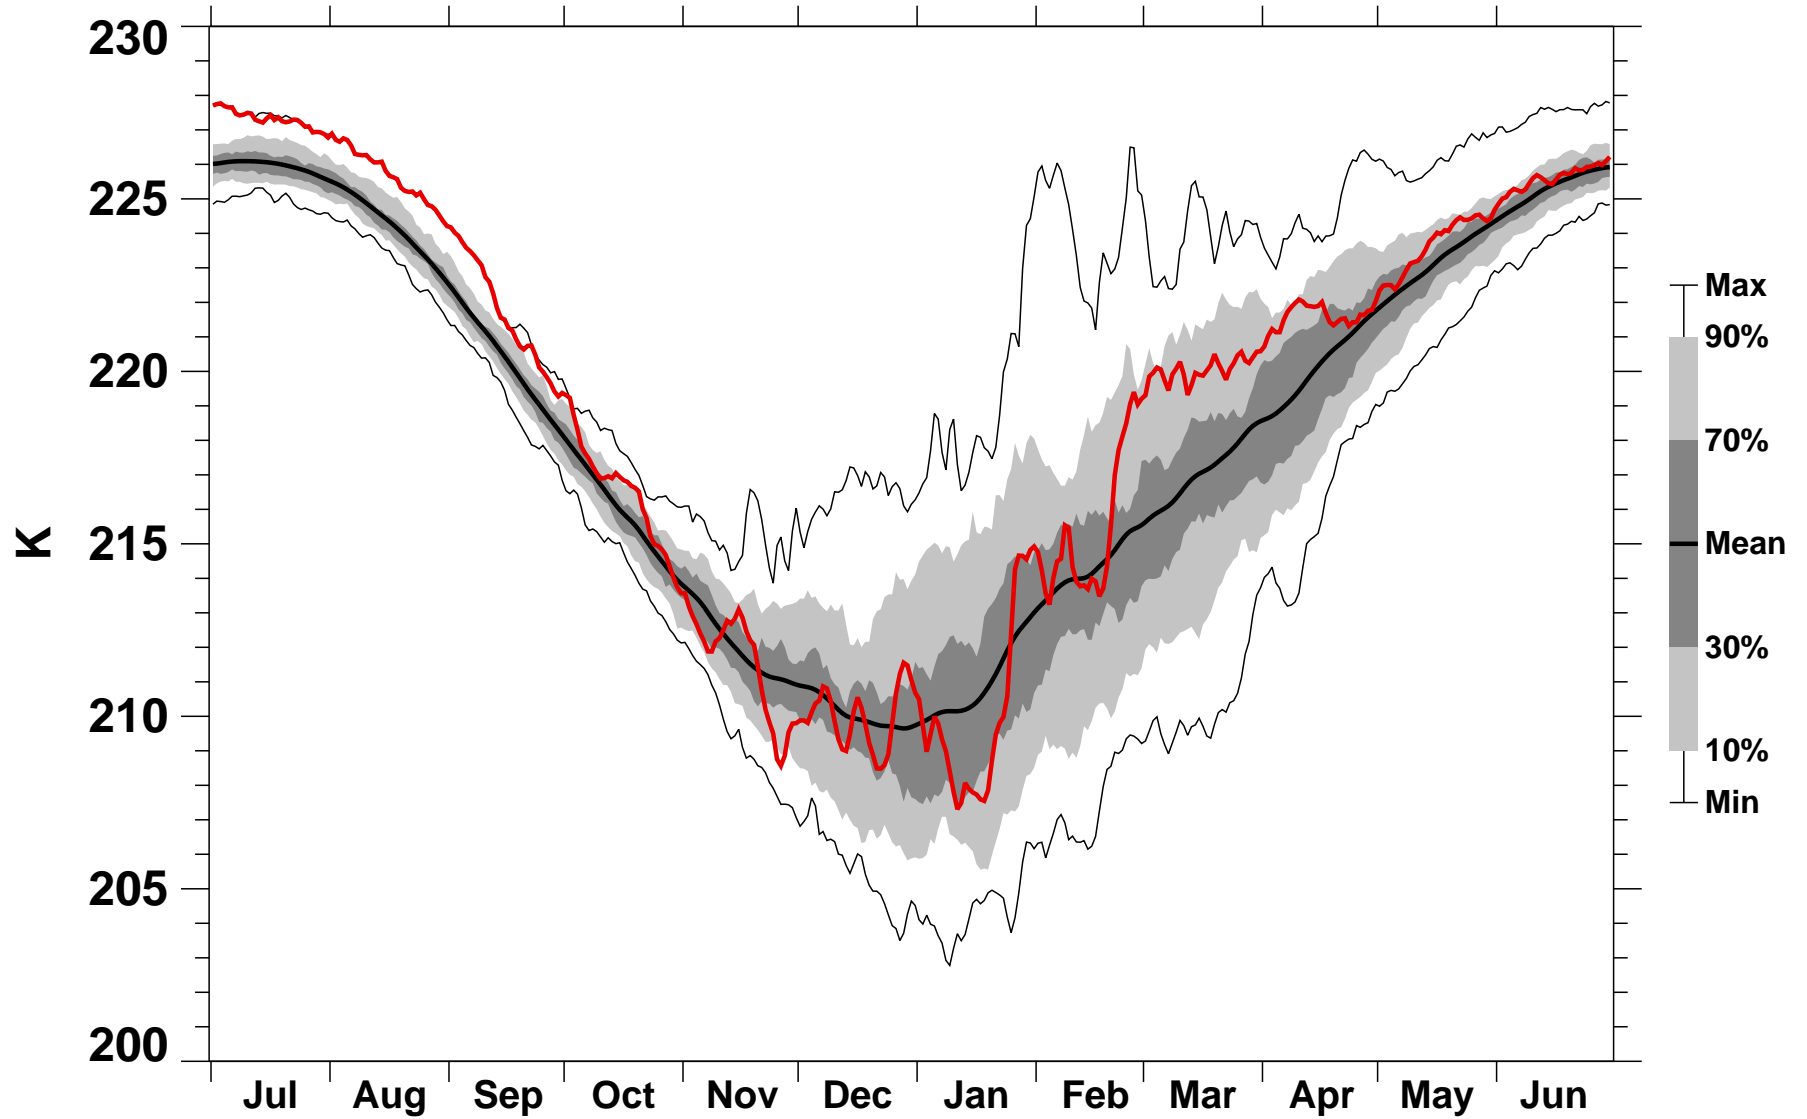

# 55-75°N Zonal Mean Temperature 50 hPa MERRA2

1978/1979–2022/2023

1982/1983