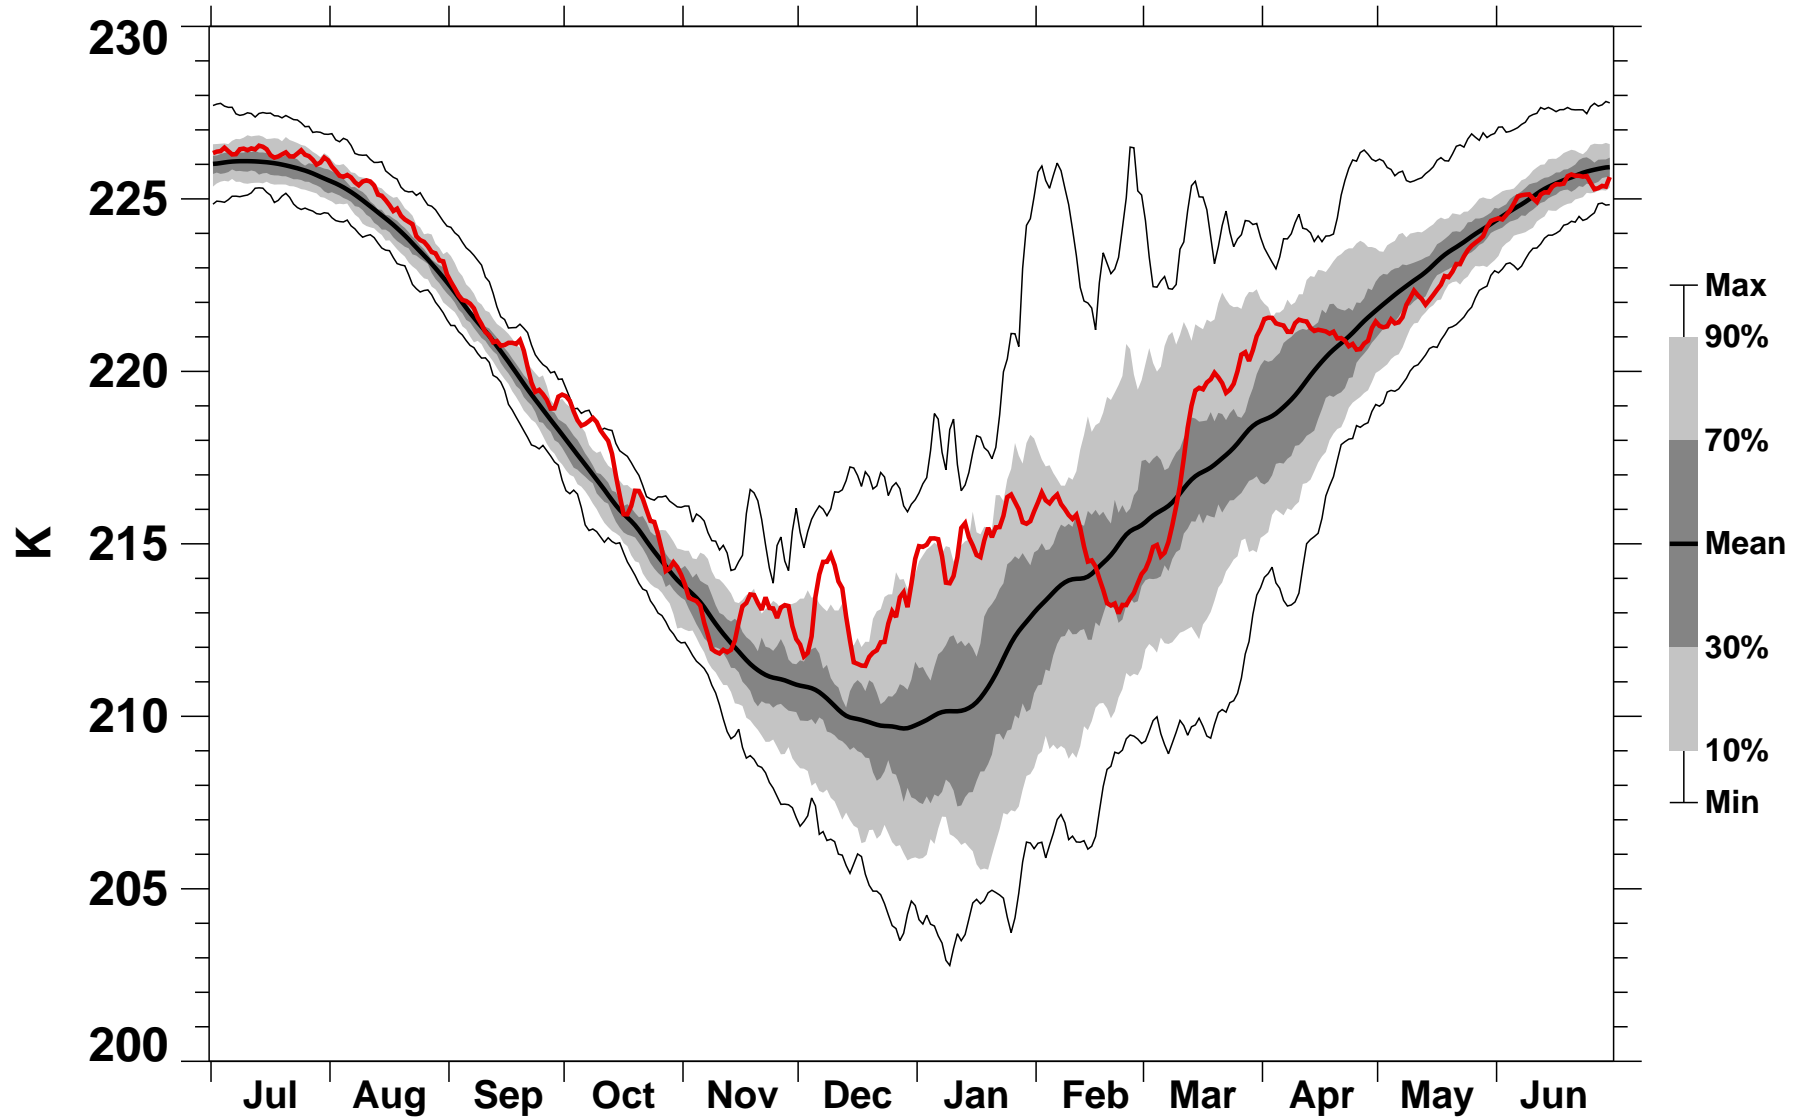

55-75°N Zonal Mean Temperature 50 hPa MERRA2

1978/1979-2022/2023

1984/1985