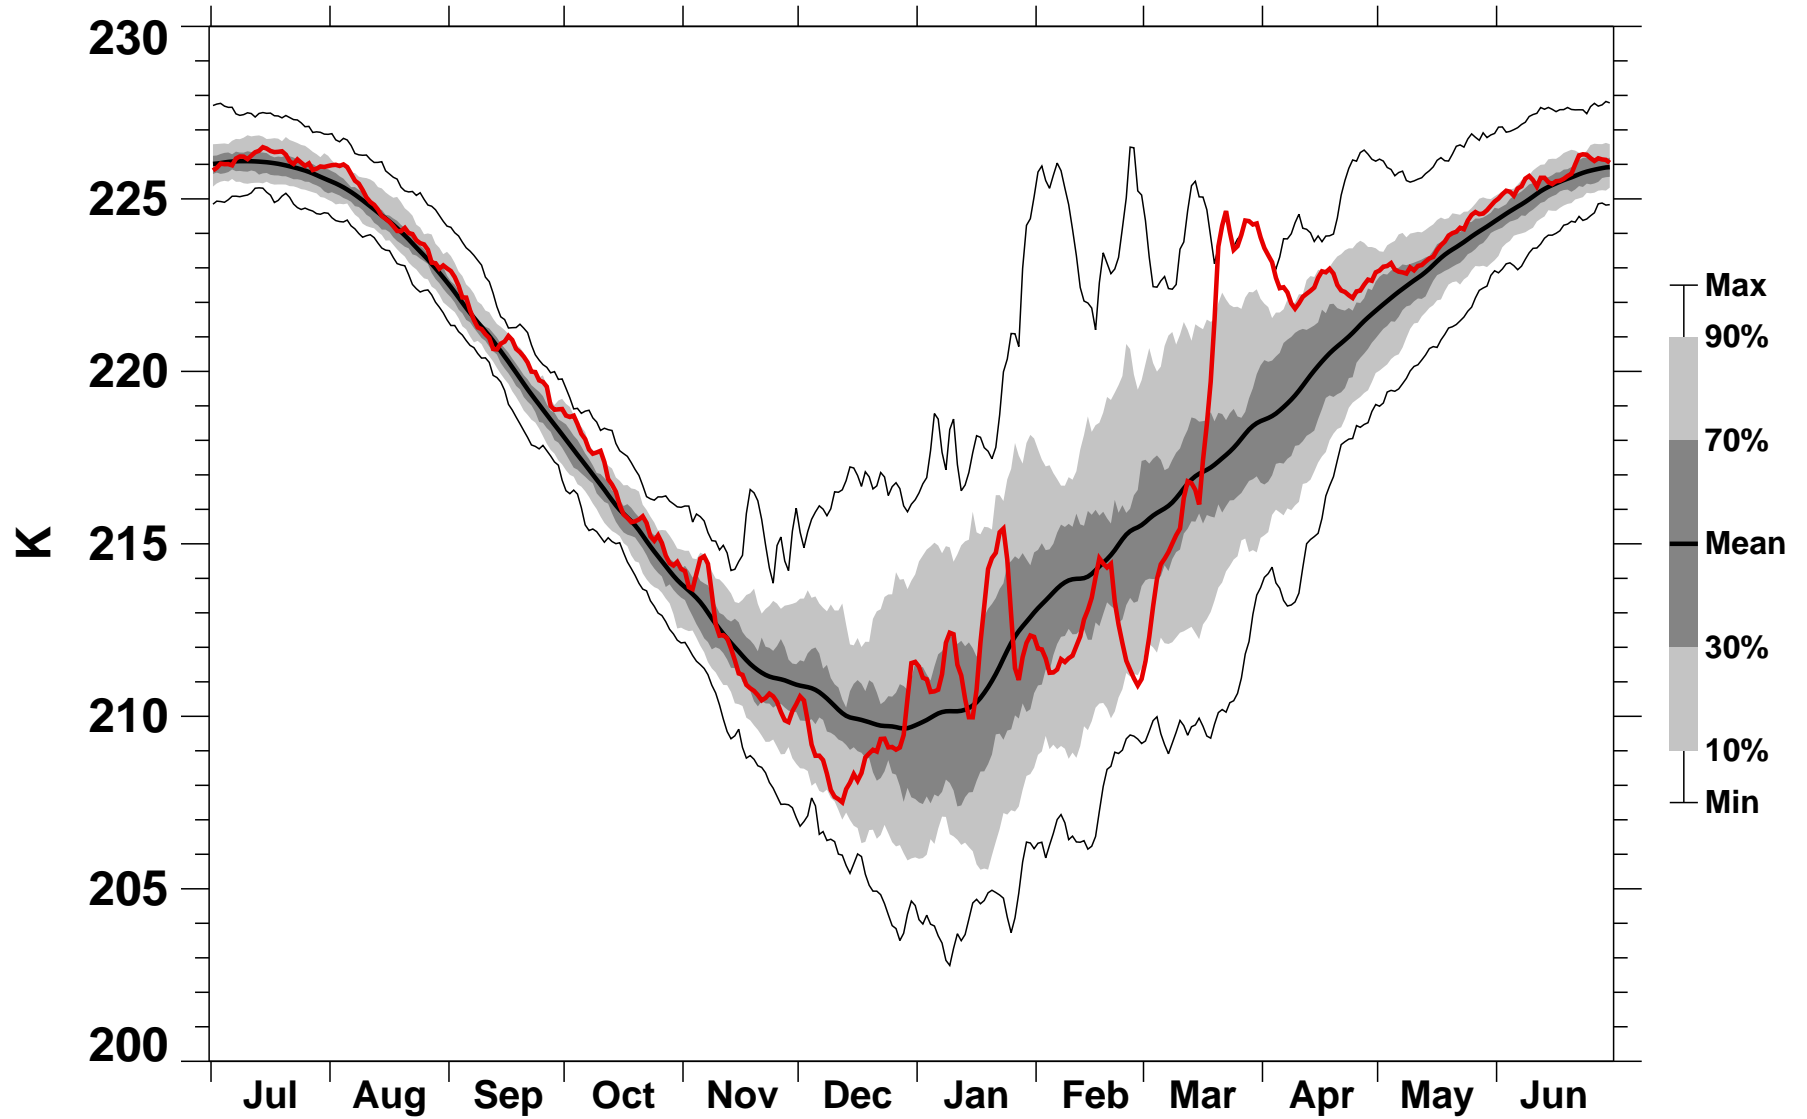

# 55-75°N Zonal Mean Temperature 50 hPa MERRA2

1978/1979–2022/2023

1985/1986