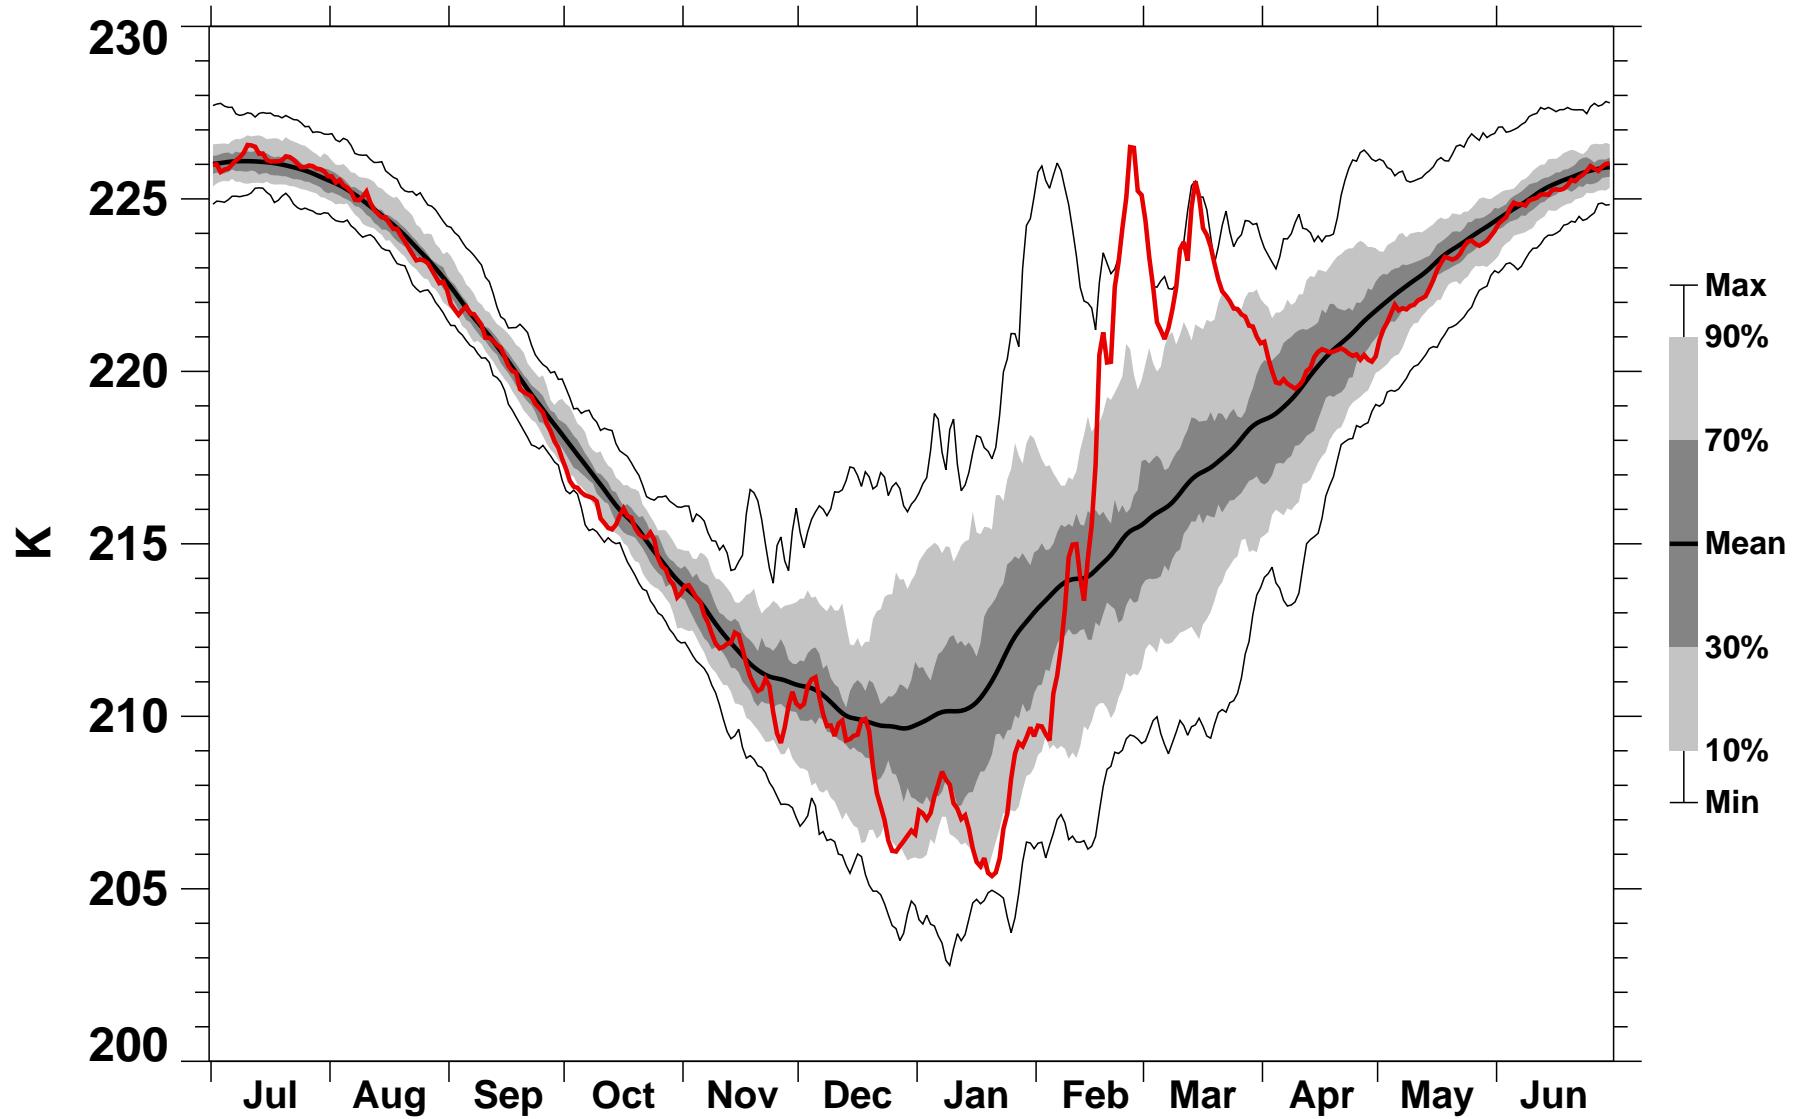

# 55-75°N Zonal Mean Temperature 50 hPa MERRA2

1978/1979–2022/2023

1988/1989