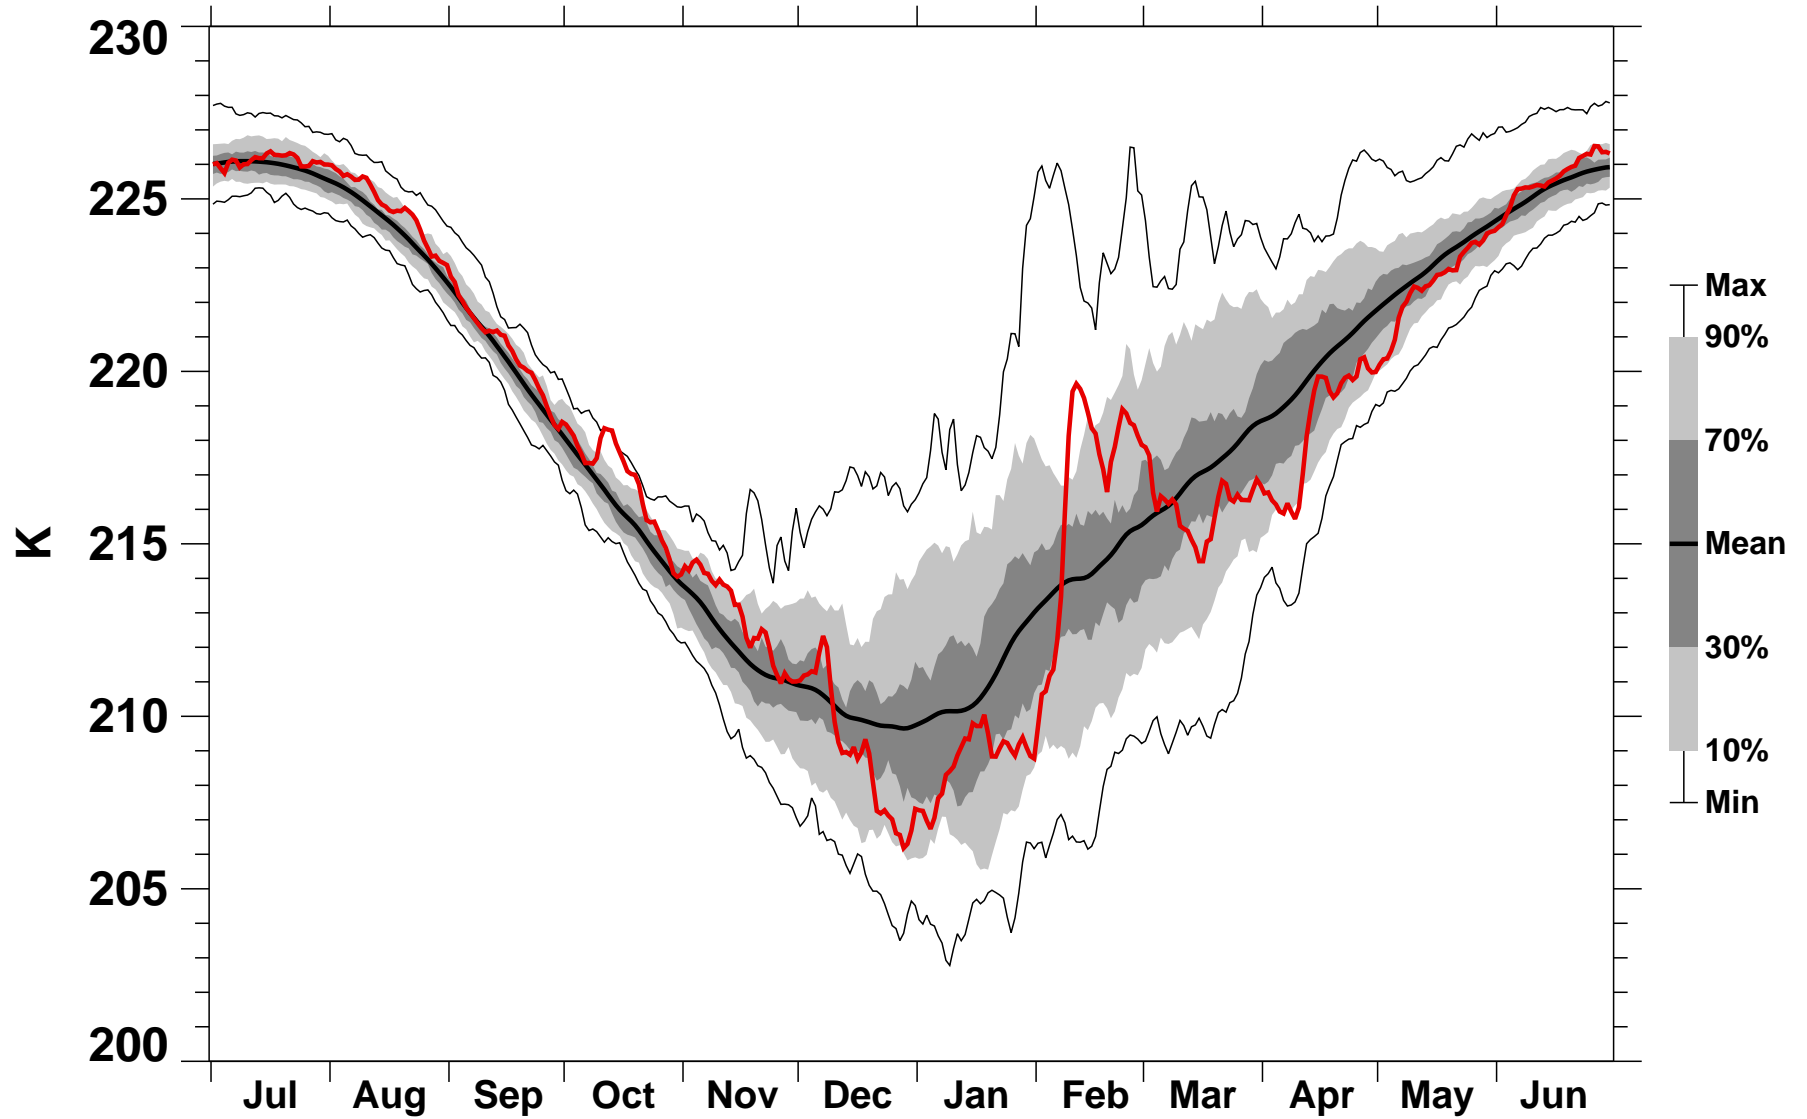

# 55-75°N Zonal Mean Temperature 50 hPa MERRA2

1978/1979–2022/2023

1989/1990