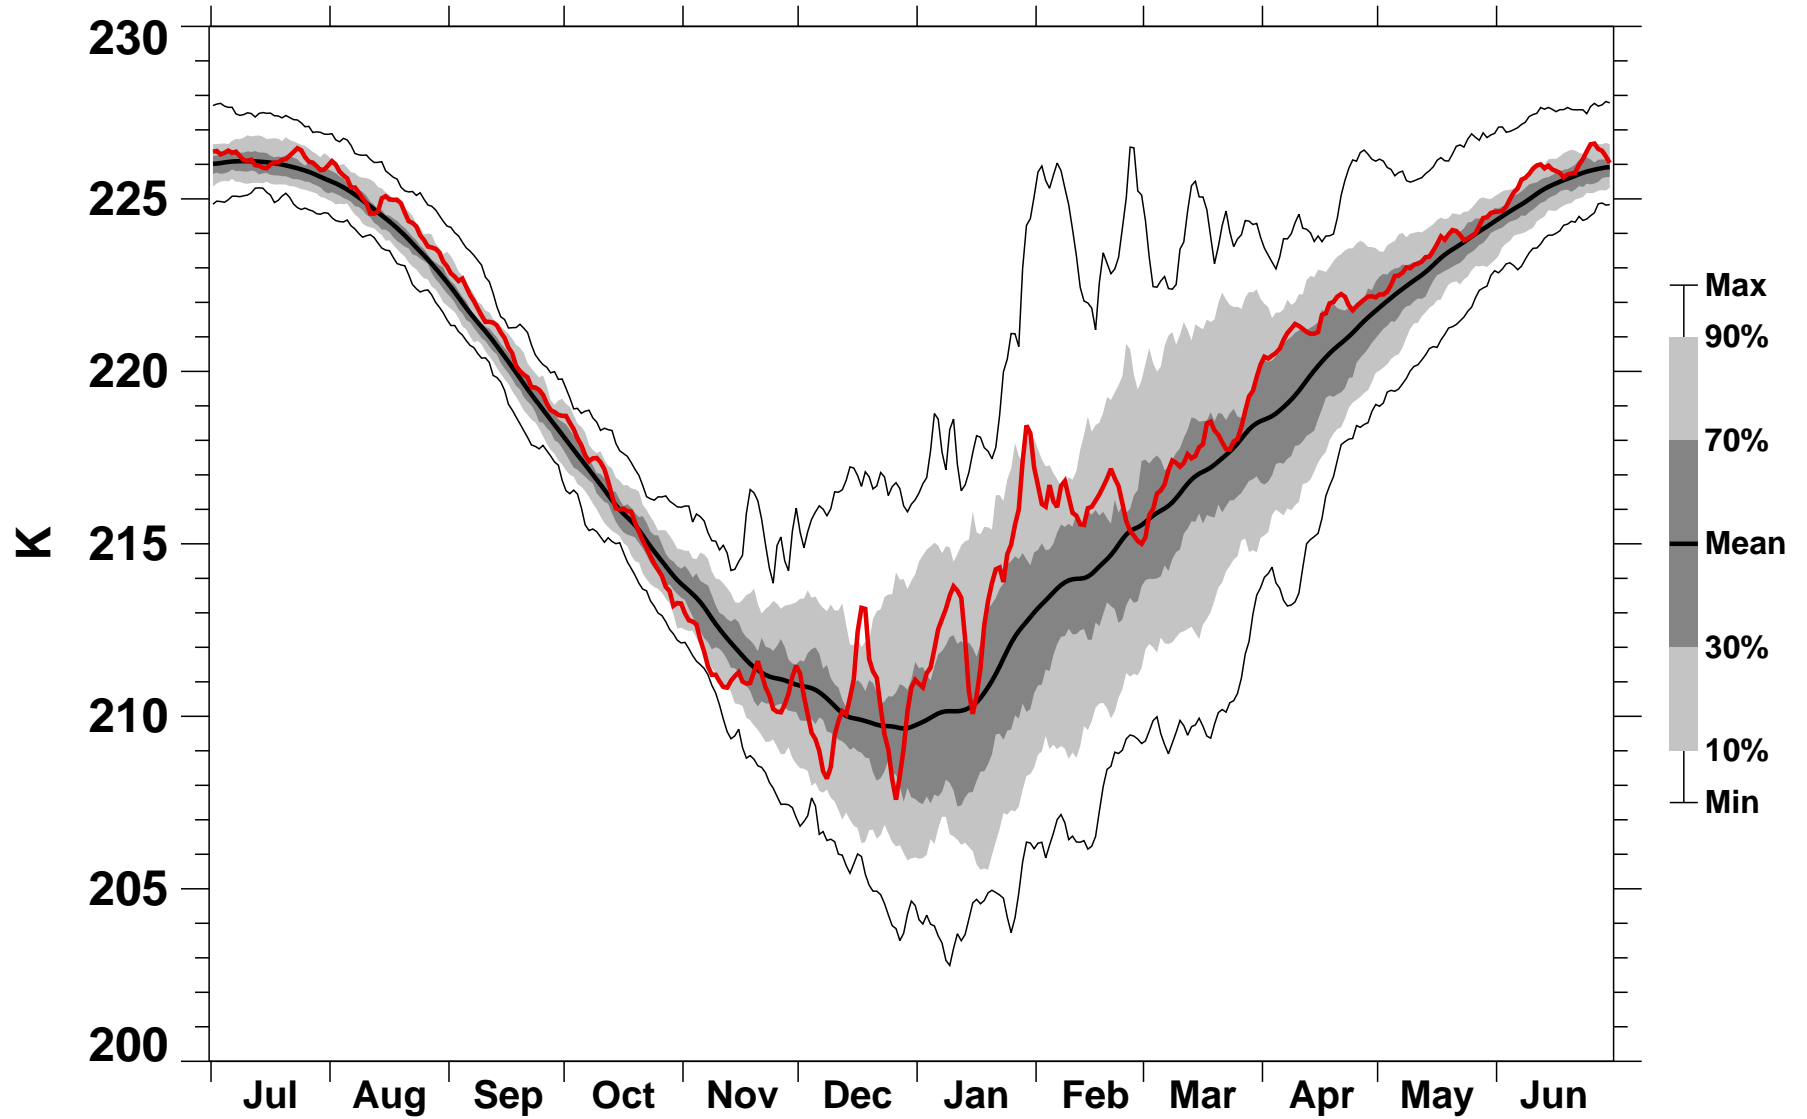

55-75°N Zonal Mean Temperature 50 hPa MERRA2

1978/1979–2022/2023

1990/1991