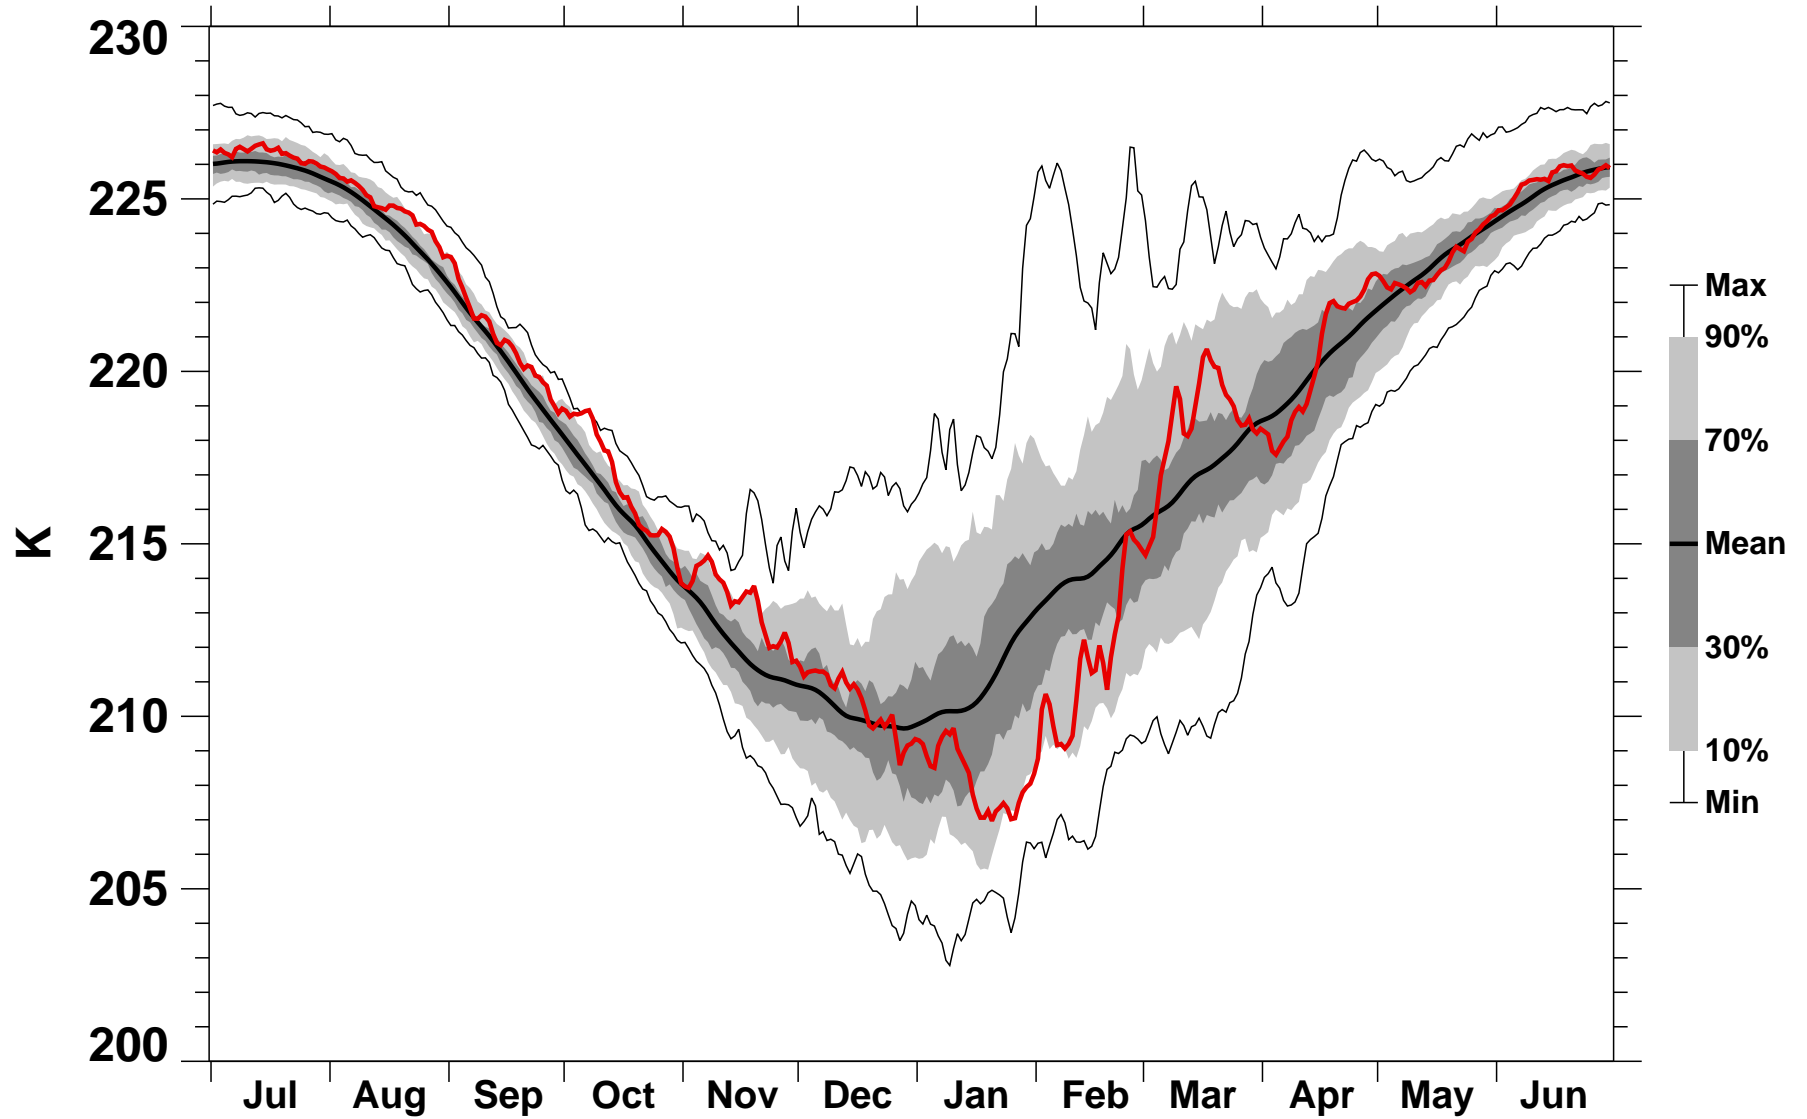

# 55-75°N Zonal Mean Temperature 50 hPa MERRA2

1978/1979–2022/2023

1992/1993