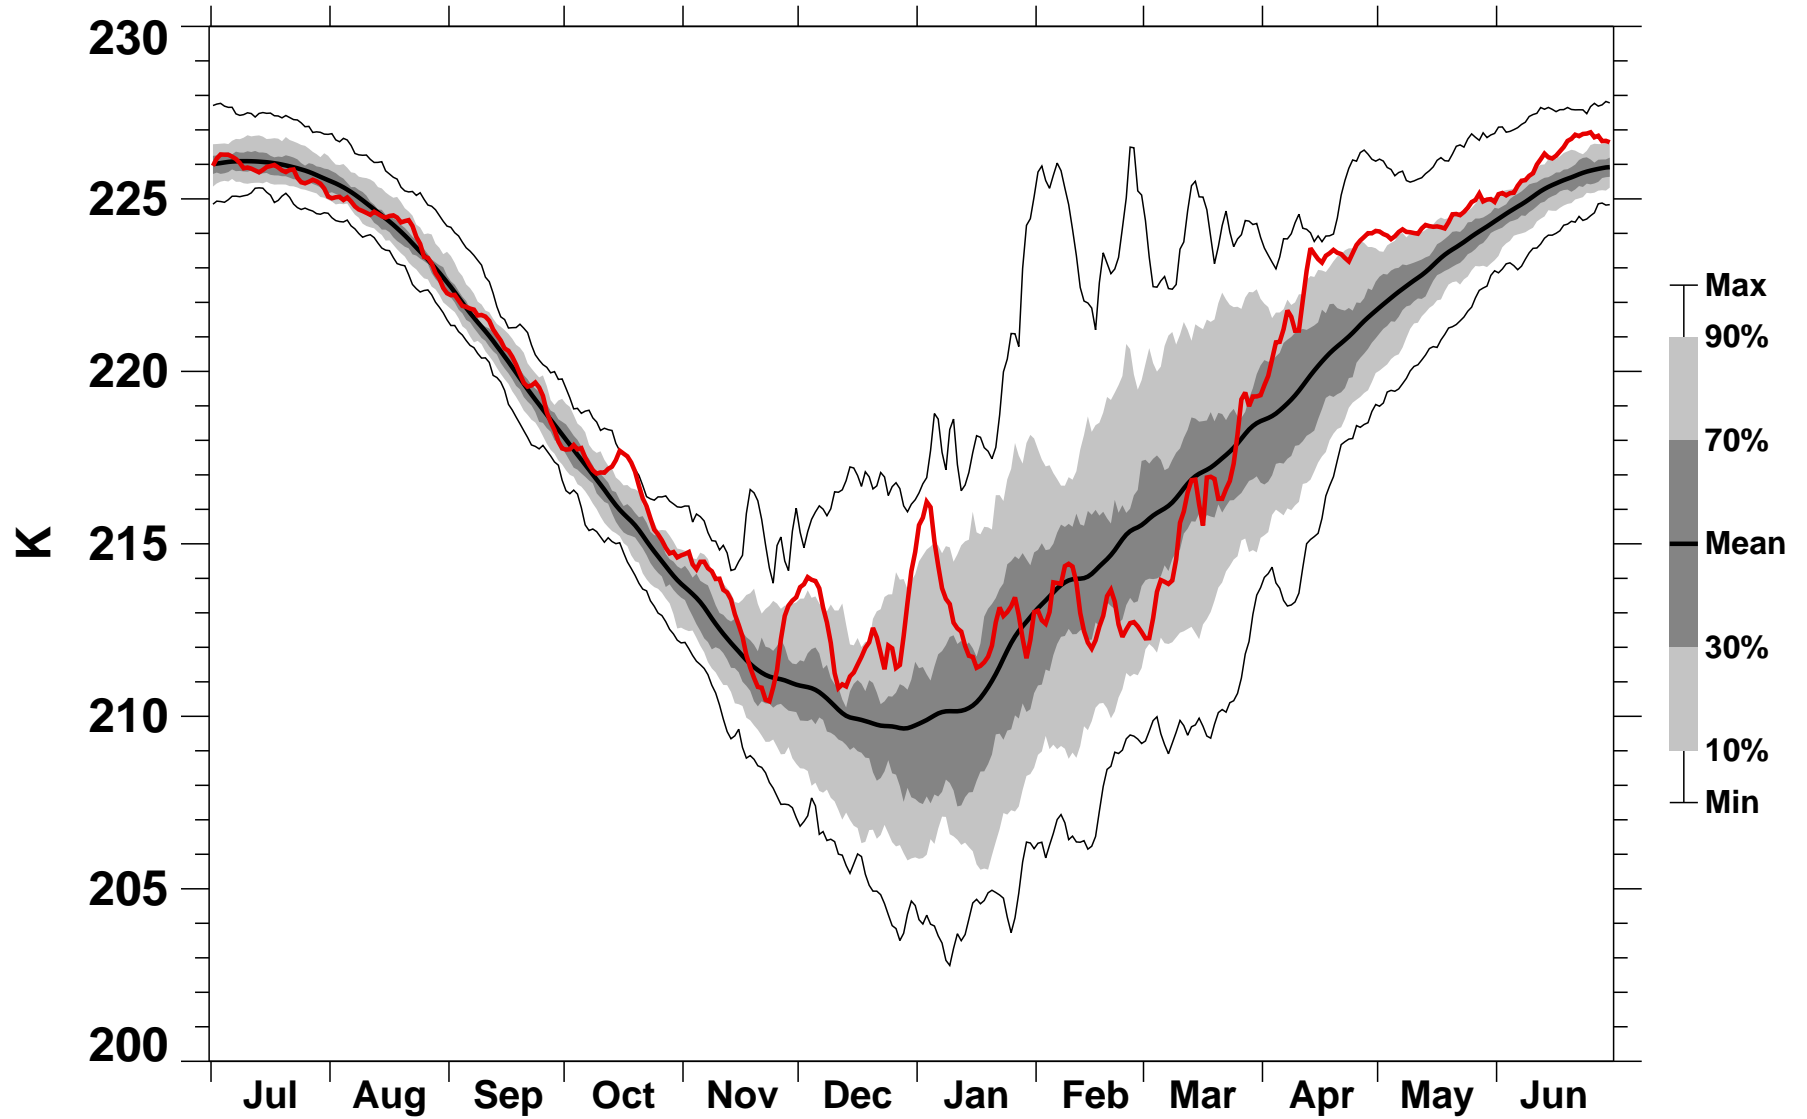

55-75°N Zonal Mean Temperature 50 hPa MERRA2

1978/1979–2022/2023

1993/1994