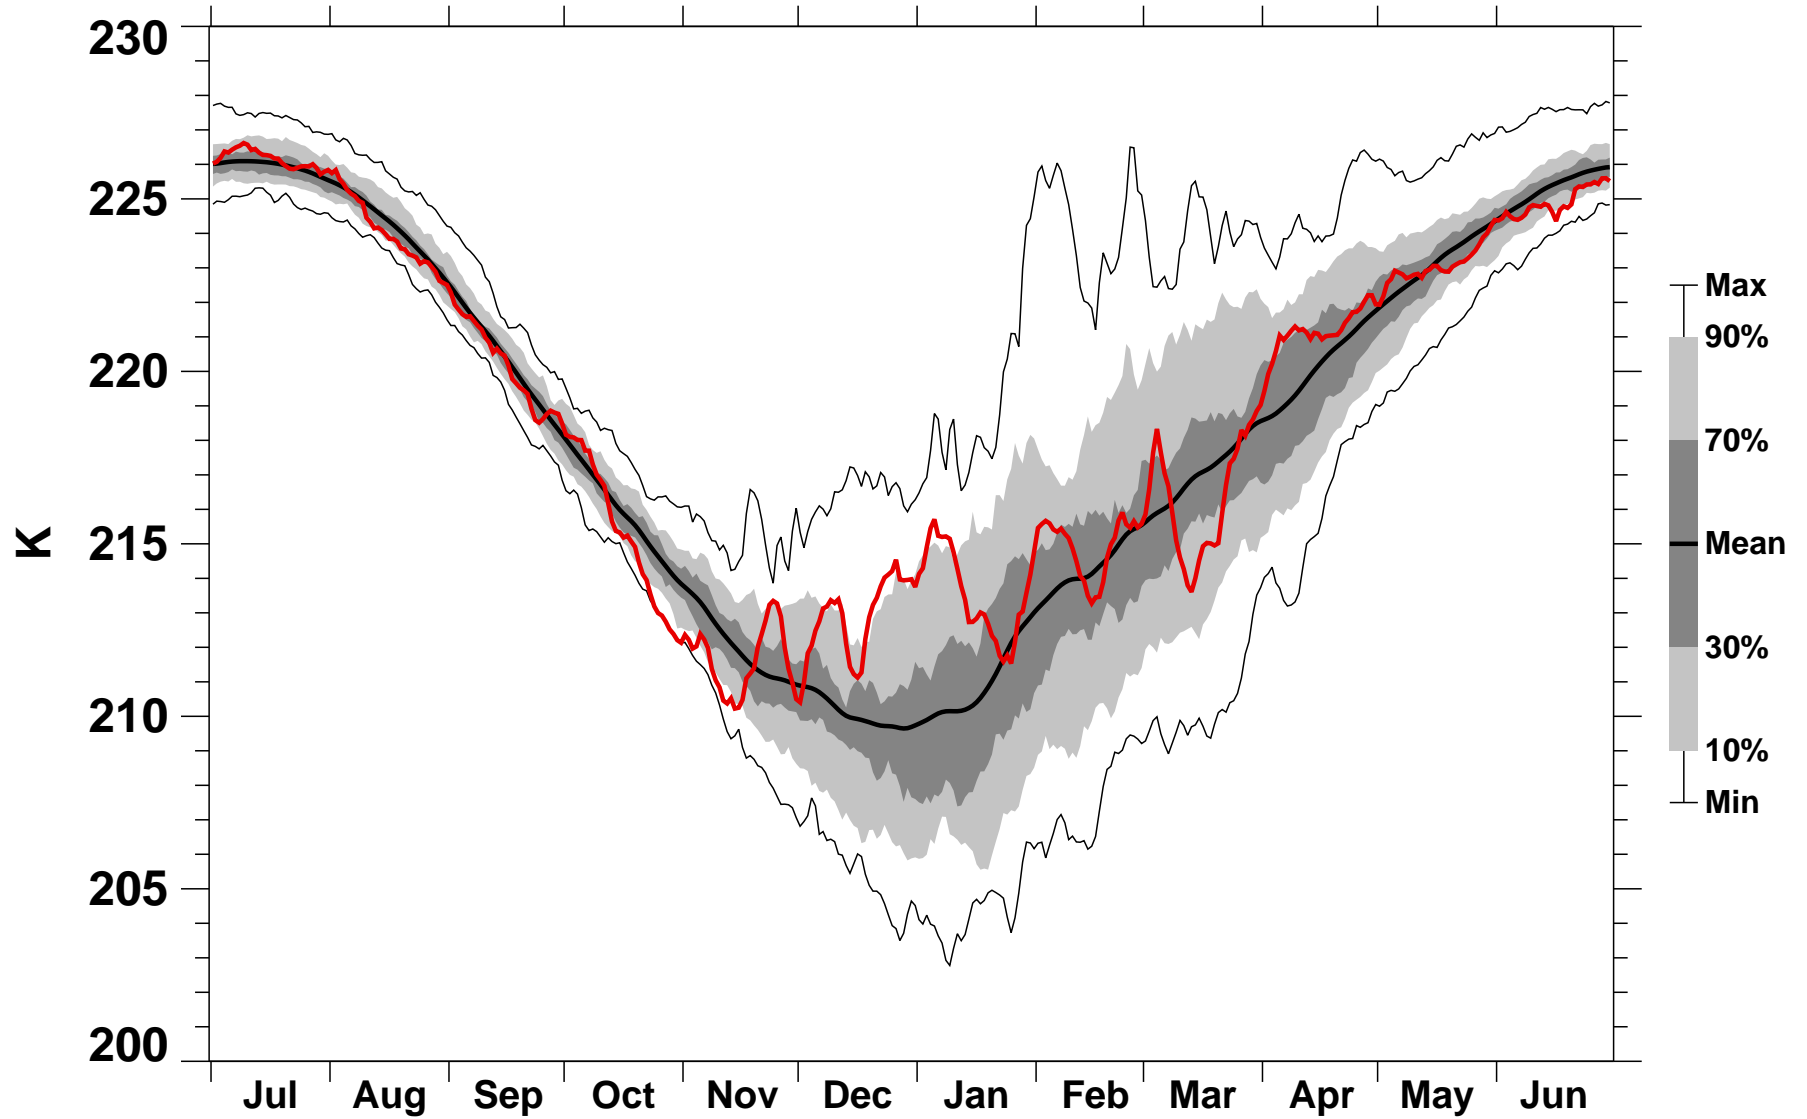

55-75°N Zonal Mean Temperature 50 hPa MERRA2

1978/1979–2022/2023

1997/1998