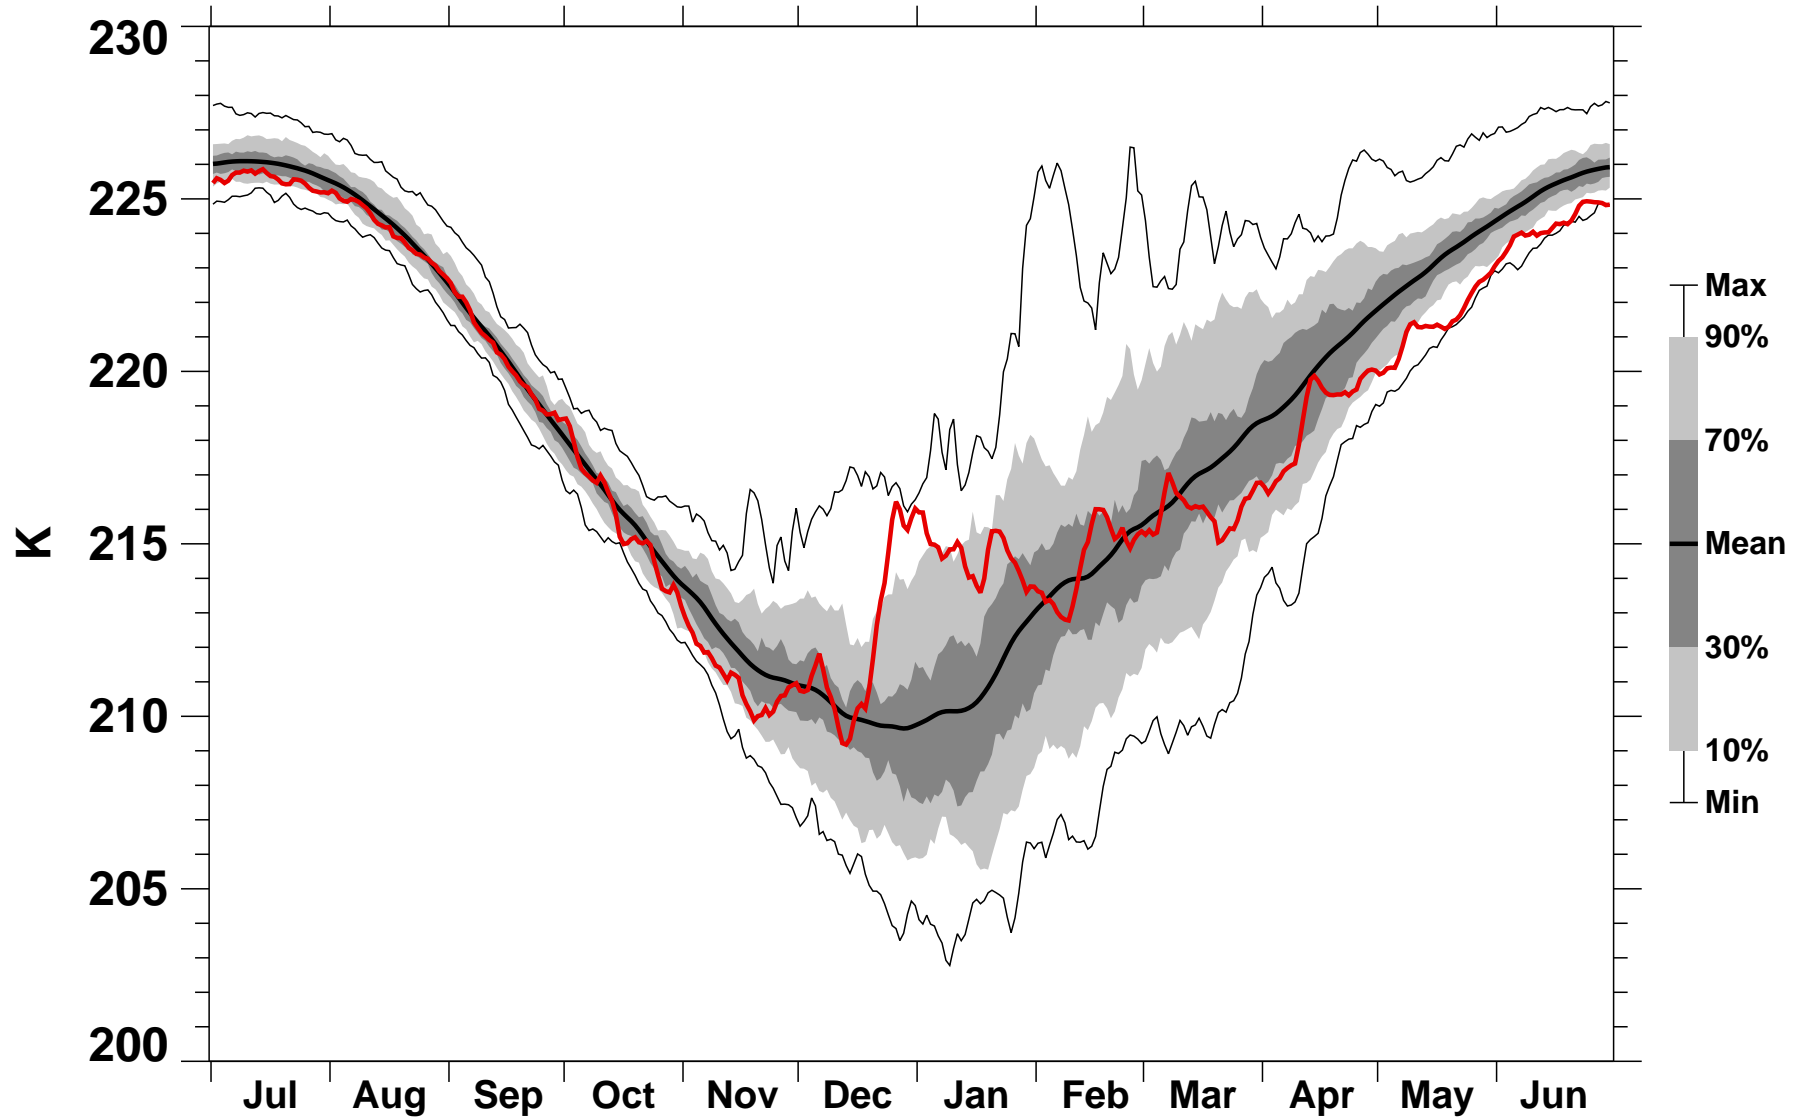

55-75°N Zonal Mean Temperature 50 hPa MERRA2

1978/1979–2022/2023

2001/2002