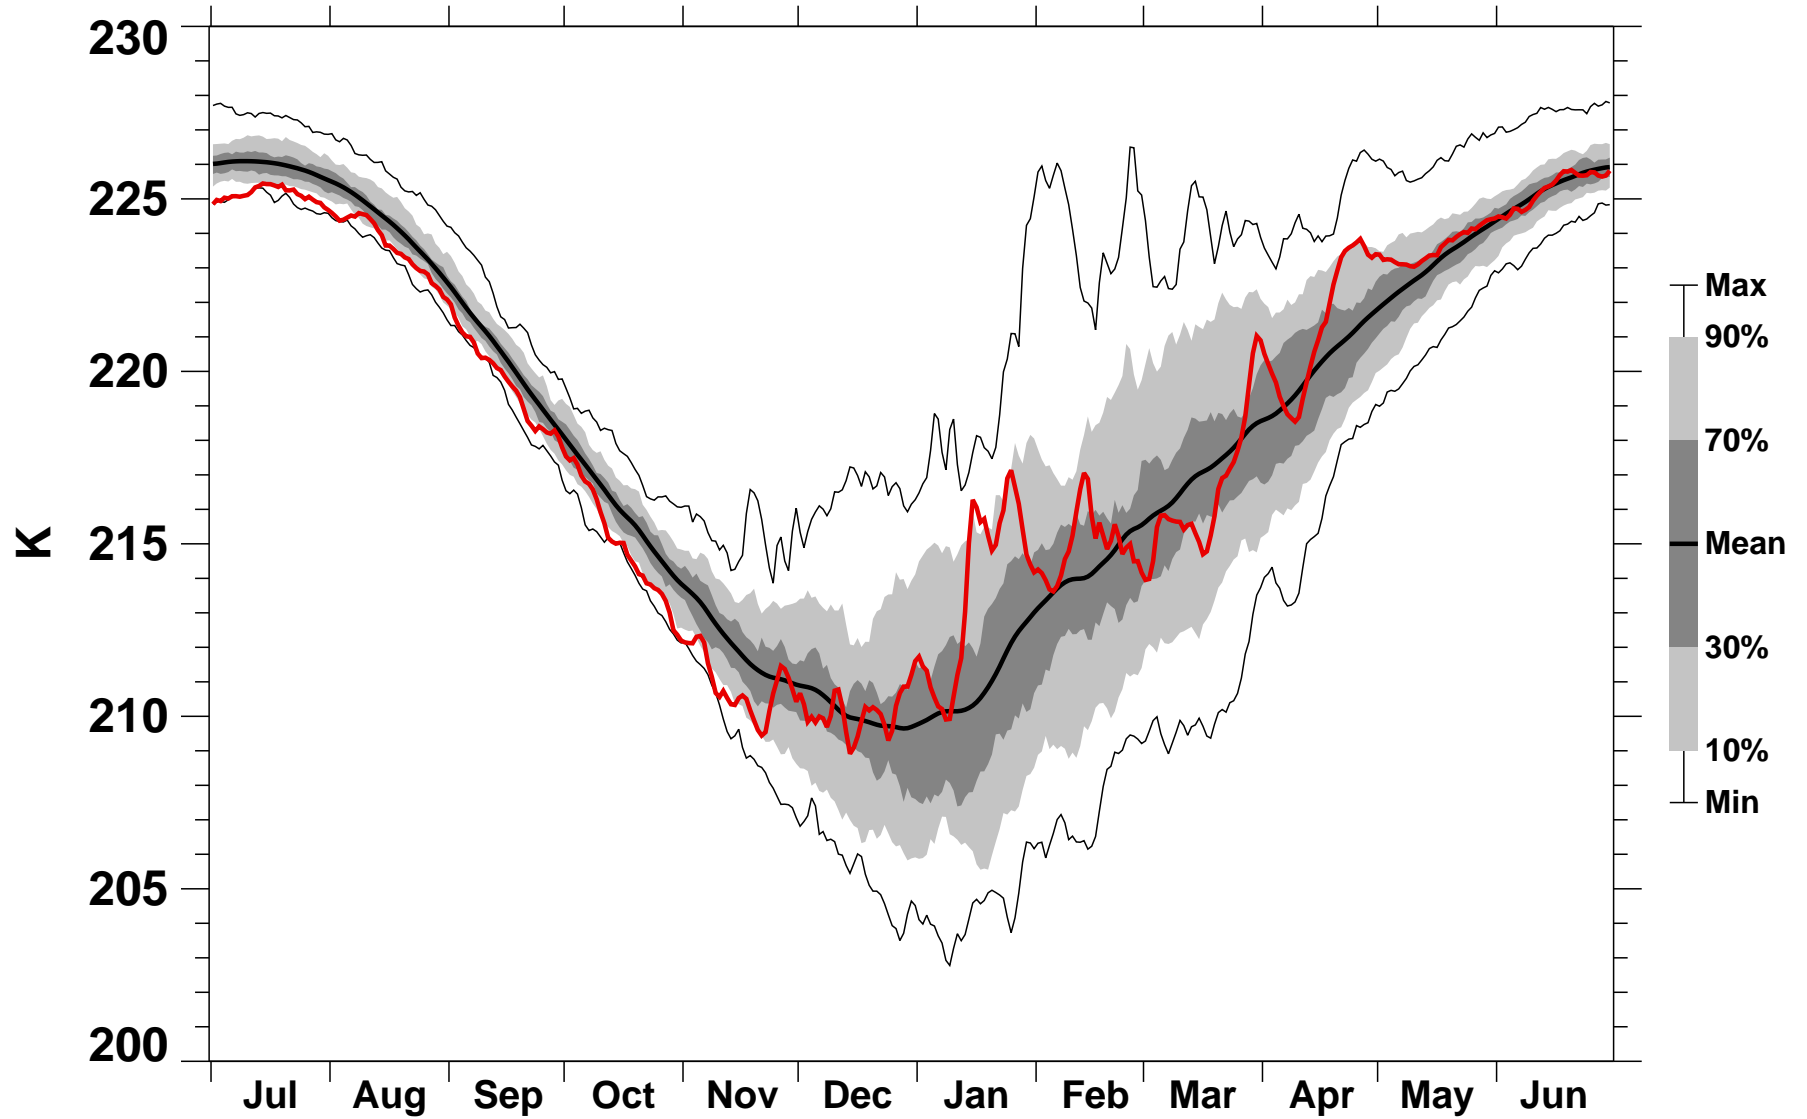

55-75°N Zonal Mean Temperature 50 hPa MERRA2

1978/1979–2022/2003

2002/2003