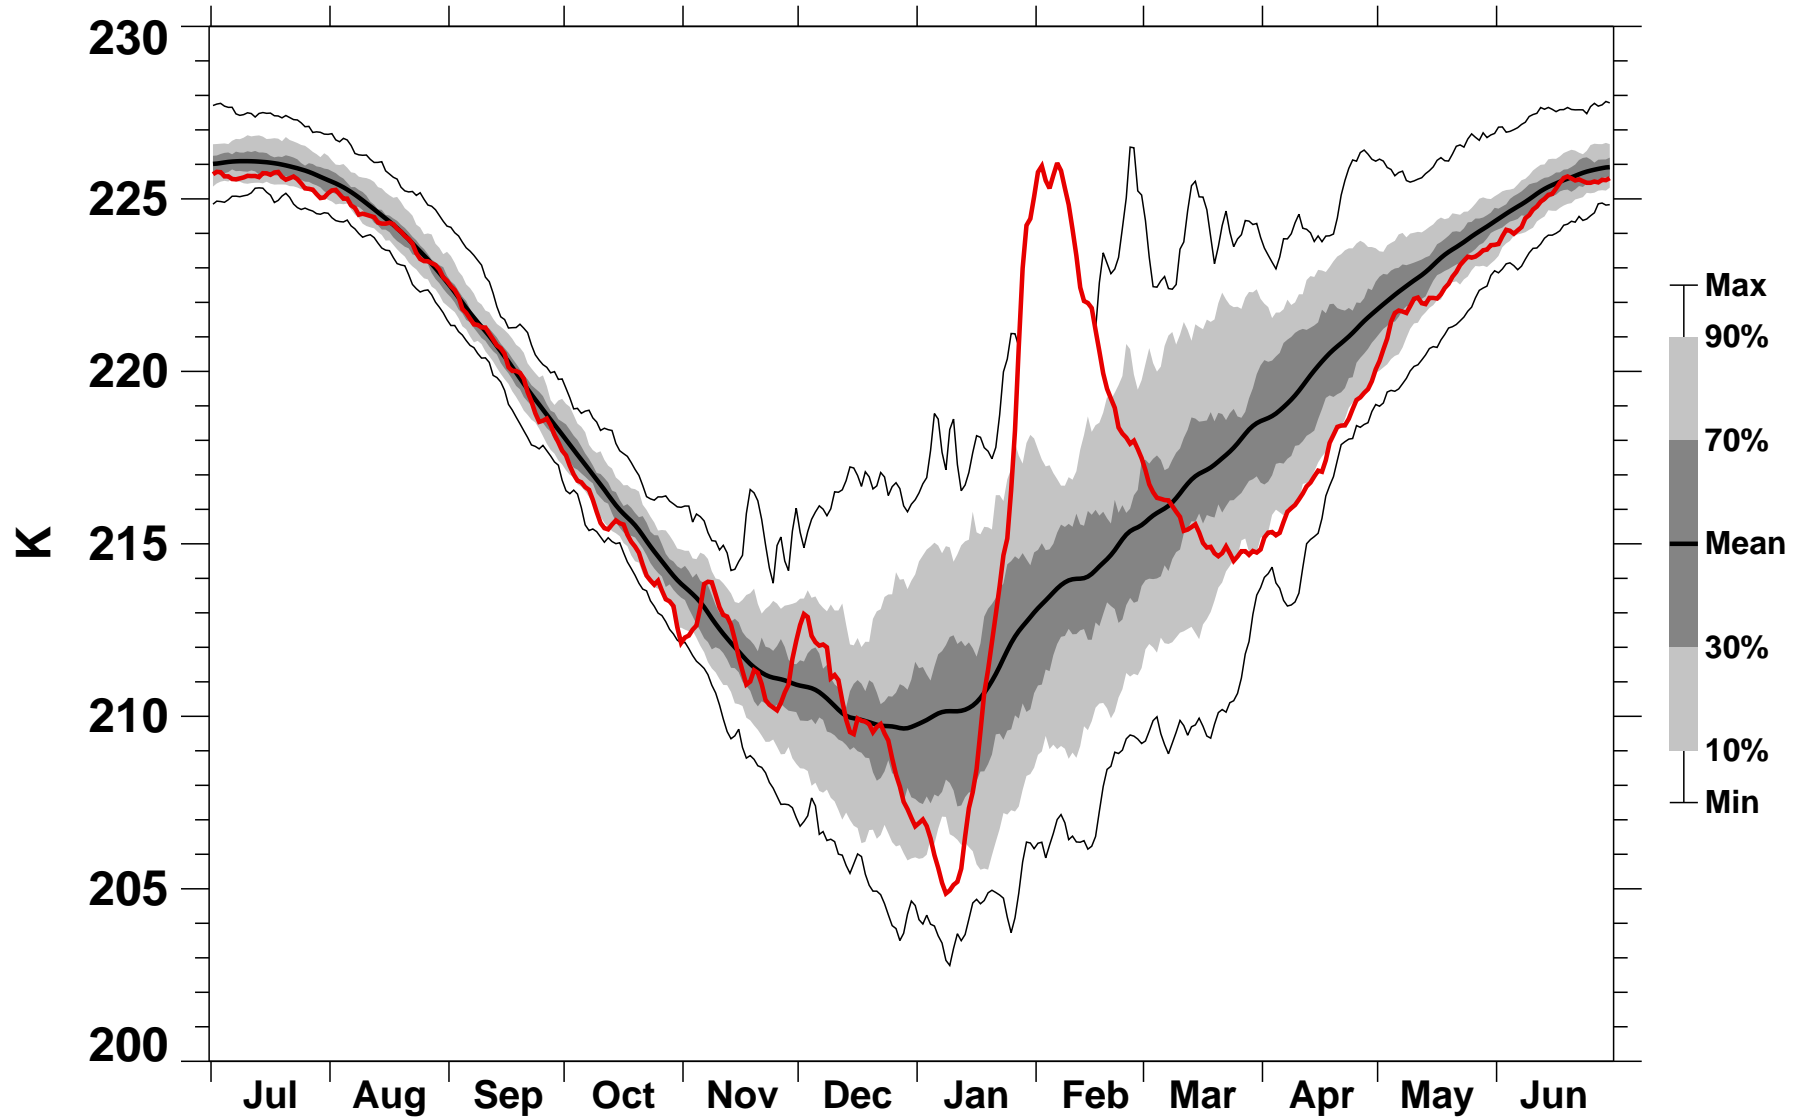

# 55-75°N Zonal Mean Temperature 50 hPa MERRA2

1978/1979–2022/2023

2008/2009